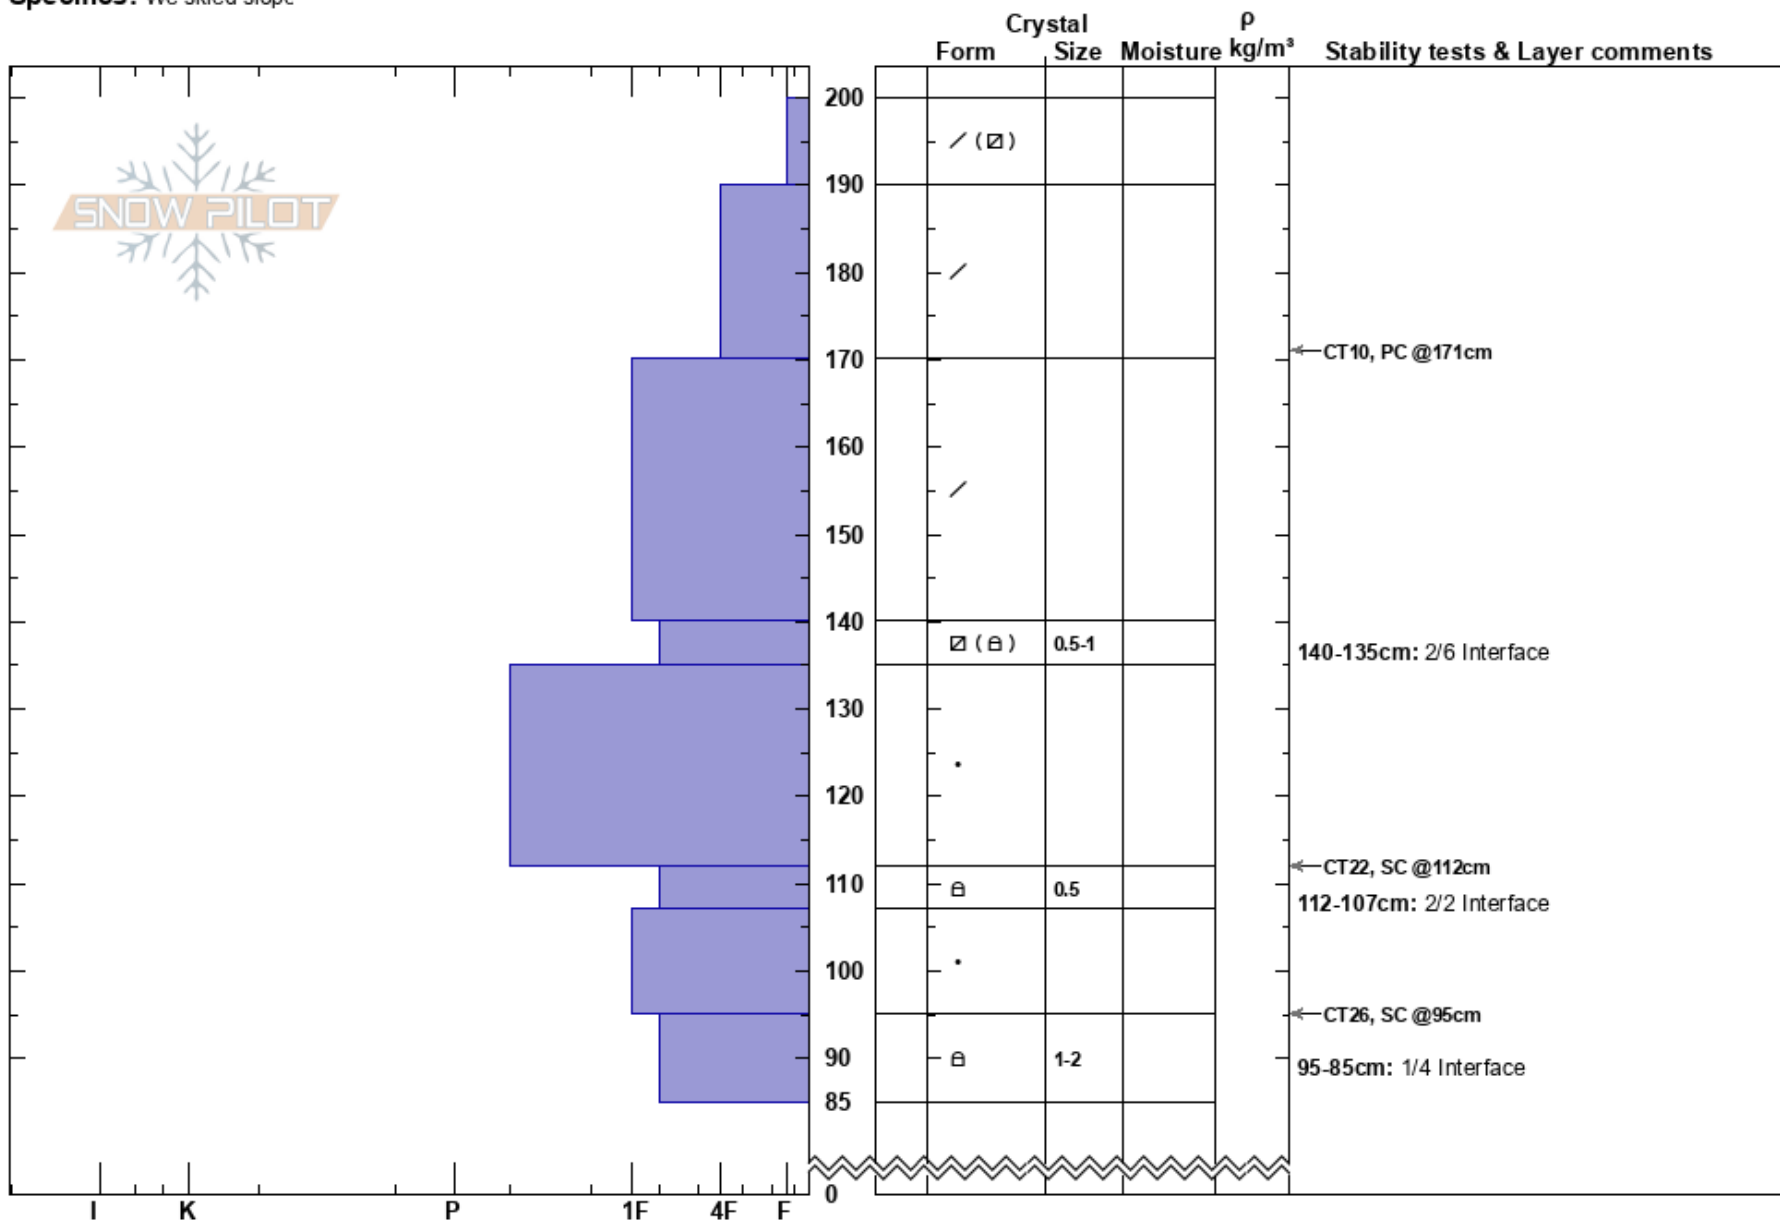

BTL NE
 San Juan Range
 CO
Elevation: 11000 ft
Aspect: 70°
Specifics: We skied slope

Chris Bilbrey
 02/12/2024 - 12:30pm
Co-ord: 37.41514N, -108.08239W
Slope Angle:
Wind Loading: no

Stability: Good
Air Temperature:
Sky Cover: CLR
Precipitation: NO
Wind: NW Light Breeze

HS:200
PF:30
PS:20
Layer Notes:
 140-135cm: 2/6 Interface
 140-135cm: Problematic layer
 112-107cm: 2/2 Interface
 95-85cm: 1/4 Interface

Notes: