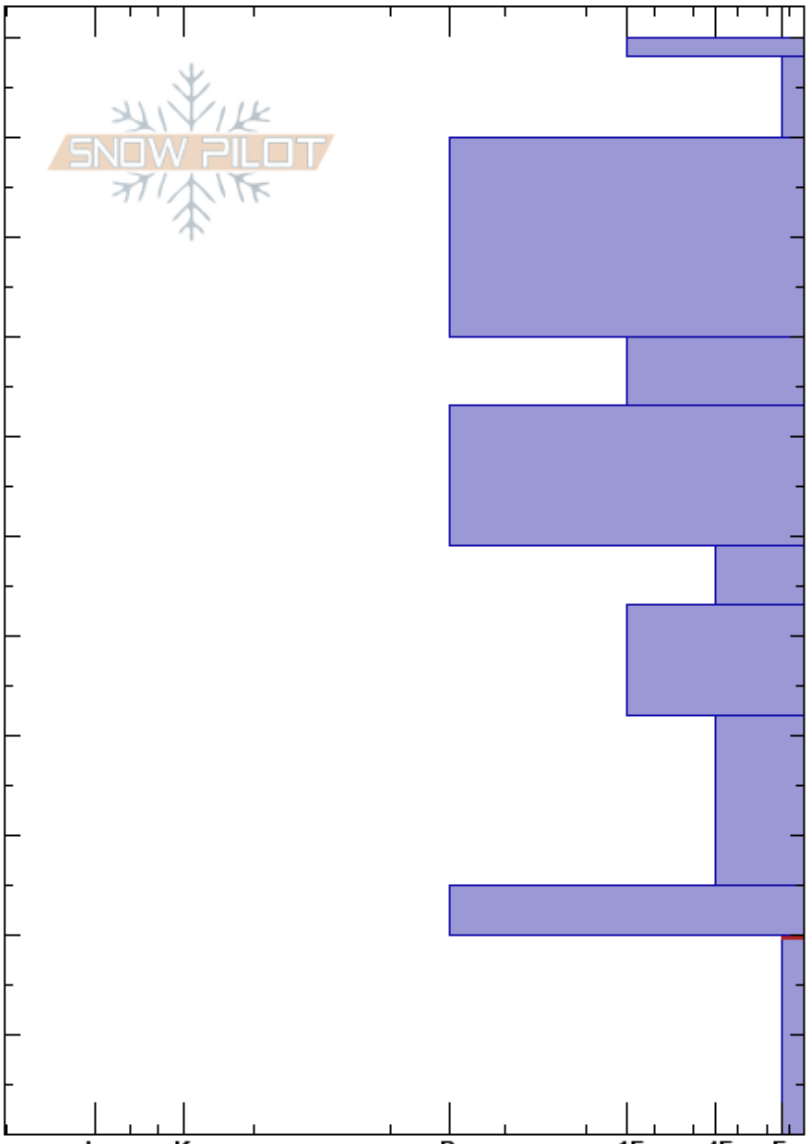

E ATL  
 Front Range  
 CO  
 Elevation: 12200 ft  
 Aspect: E  
 Specifics:

Ian Fowler  
 02/12/2024 - 12:00pm  
 Co-ord: 13S 448898W 4387945N  
 Slope Angle: 28°  
 Wind Loading:

Stability:  
 Air Temperature:  
 Sky Cover:  
 Precipitation:  
 Wind:

HS:110  
 PF:5  
 20-0cm: Problematic layer

Crystal Form	Crystal Size	Moisture	$\rho$ kg/m <sup>3</sup>	Stability tests & Layer comments
•				
/				
•				
⊖				
□				
⊖				
				← ECTP24 @40cm
□				
⊖⊖				
^	4			