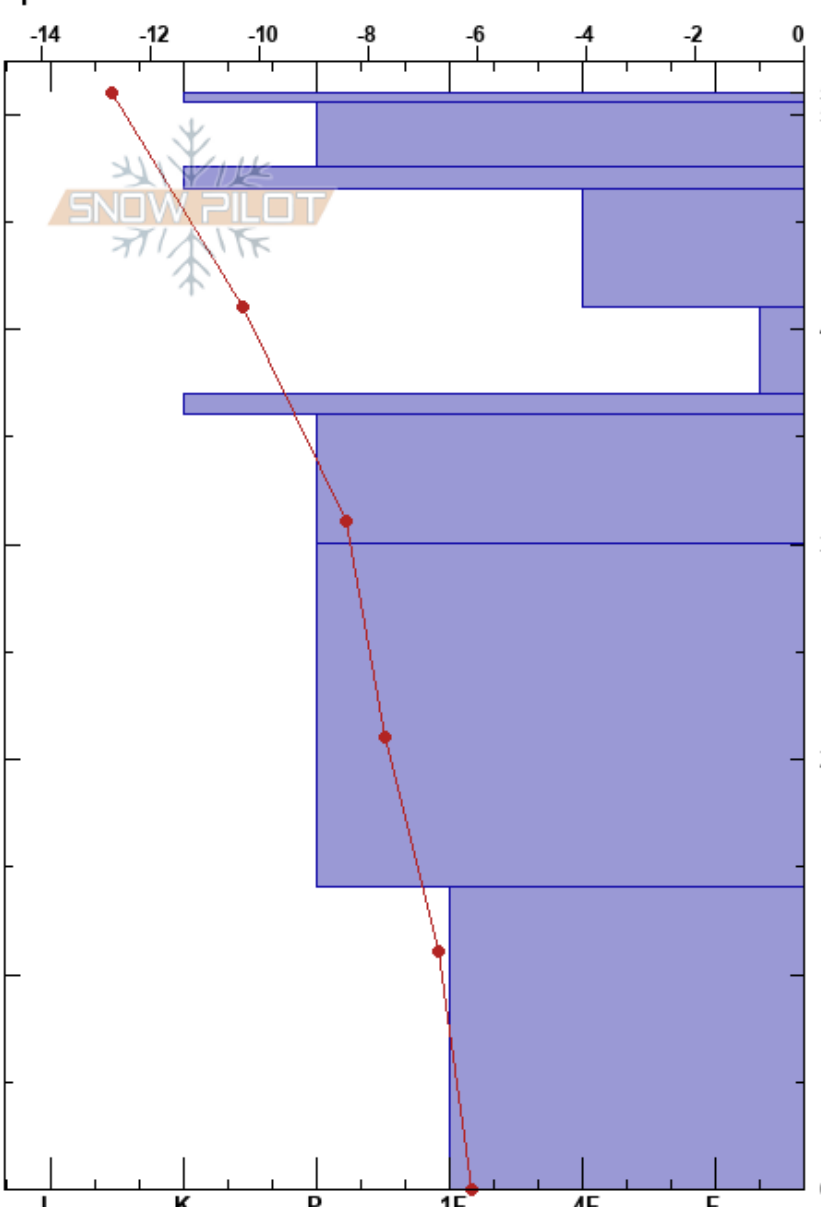

Comet
 Khibiny mountains
 Russia
 Elevation: 1050 m
 Aspect:
 Specifics:

Vasilii Struin
 19/12/2023 - 11:30
 Co-ord: 67.60858N, 33.77290E
 Slope Angle:
 Wind Loading:

Stability:
 Air Temperature: -8.7°C PF:10
 Sky Cover: CLR
 Precipitation: NO
 Wind: S Light Breeze

Layer Notes:

Form	Crystal		ρ kg/m ³	Stability tests & Layer comments
	Size	Moisture		
∨	1-1.5			
∨	1-2		250	
∨	6-10		200	
∨			290	
□	2-3			
□	2-3		300	
∧	3-4		250	

Notes:

I K P 1F 4F F