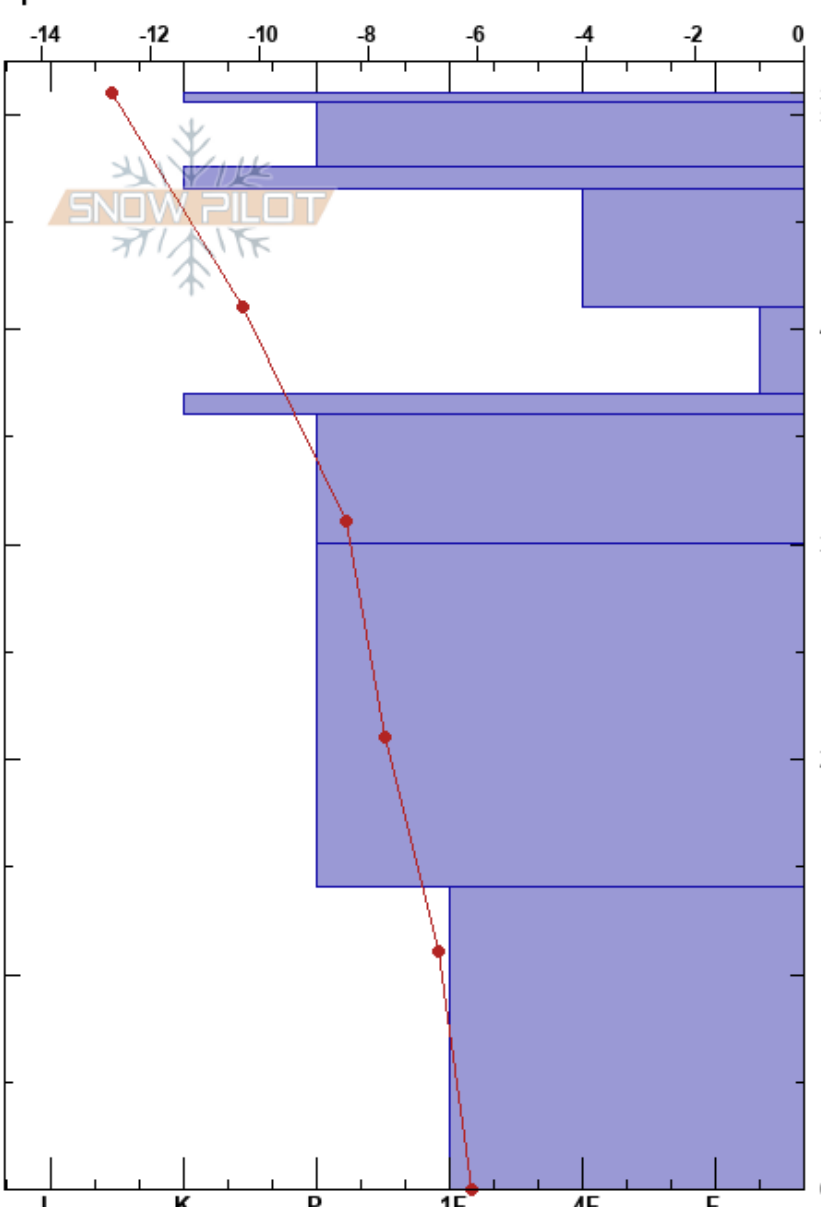

Comet  
 Khibiny mountains  
 Russia  
 Elevation: 1050 m  
 Aspect:  
 Specifics:

Vasilii Struin  
 19/12/2023 - 11:30  
 Co-ord: 67.60858N, 33.77290E  
 Slope Angle:  
 Wind Loading:

Stability:  
 Air Temperature: -8.7°C PF:10  
 Sky Cover: CLR  
 Precipitation: NO  
 Wind: S Light Breeze

Layer Notes:

Form	Crystal		Moisture	$\rho$ kg/m <sup>3</sup>	Stability tests & Layer comments
	Size				
-V					
/	1-1.5				
-V				250	
/	1-2				
-V				200	
-V	6-10				
-V				290	
□	2-3				
				300	
□	2-3				
				250	
^	3-4				