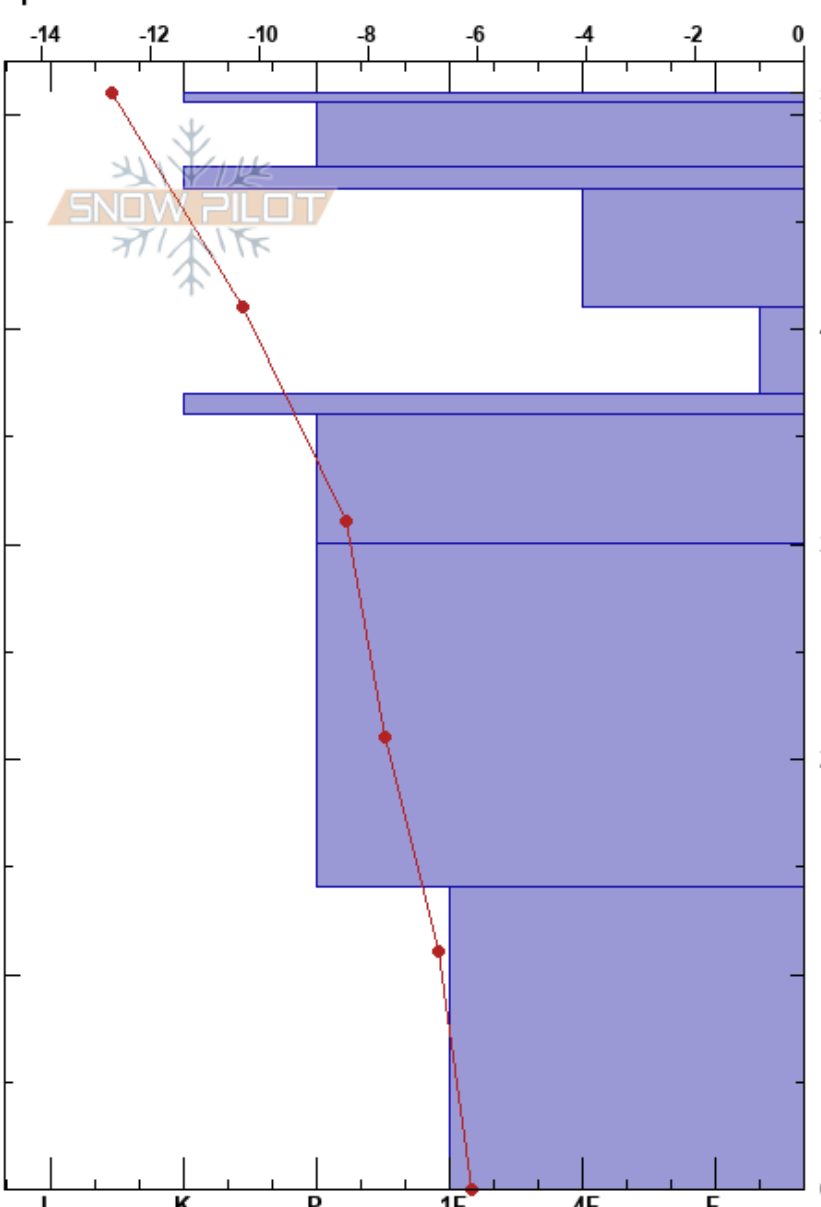

Comet  
 Khibiny mountains  
 Russia  
 Elevation: 1050 m  
 Aspect:  
 Specifics:

Vasilii Struin  
 19/12/2023 - 11:30  
 Co-ord: 67.60858N, 33.77290E  
 Slope Angle:  
 Wind Loading:

Stability:  
 Air Temperature: -8.7°C PF:10  
 Sky Cover: CLR  
 Precipitation: NO  
 Wind: S Light Breeze

Layer Notes:

Form	Crystal		$\rho$ kg/m <sup>3</sup>	Stability tests & Layer comments
	Size	Moisture		
∨				
/	1-1.5			
∨			250	
/	1-2			
∨			200	
∨	6-10			
∨			290	
□	2-3			
□	2-3		300	
∧	3-4		250	

Notes: