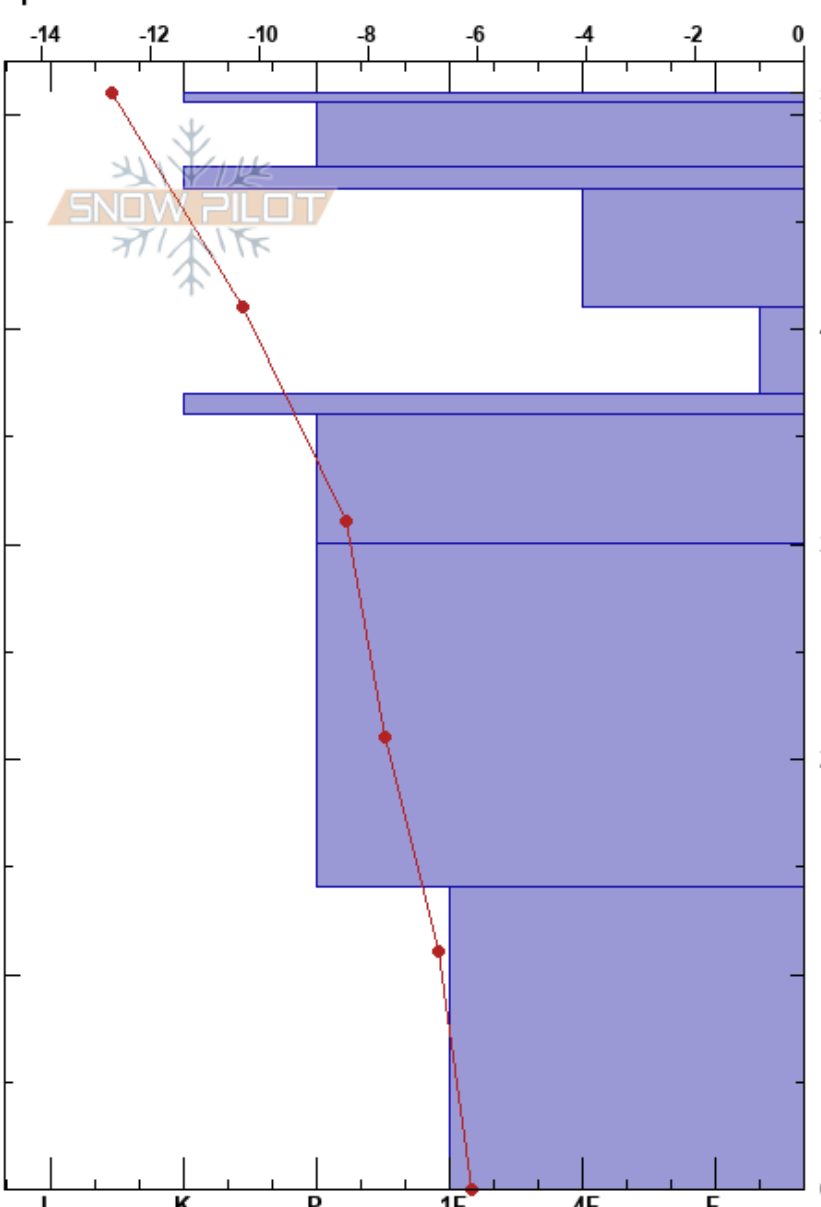

Comet
 Khibiny mountains
 Russia
 Elevation: 1050 m
 Aspect:
 Specifics:

Vasilii Struin
 19/12/2023 - 11:30
 Co-ord: 67.60858N, 33.77290E
 Slope Angle:
 Wind Loading:

Stability:
 Air Temperature: -8.7°C PF:10
 Sky Cover: CLR
 Precipitation: NO
 Wind: S Light Breeze

Layer Notes:

Form	Crystal		Moisture	ρ kg/m ³	Stability tests & Layer comments
	Size				
-V					
/	1-1.5				
-V				250	
/	1-2				
-V				200	
-V	6-10				
-V				290	
□	2-3				
□	2-3			300	
△	3-4			250	

Notes: