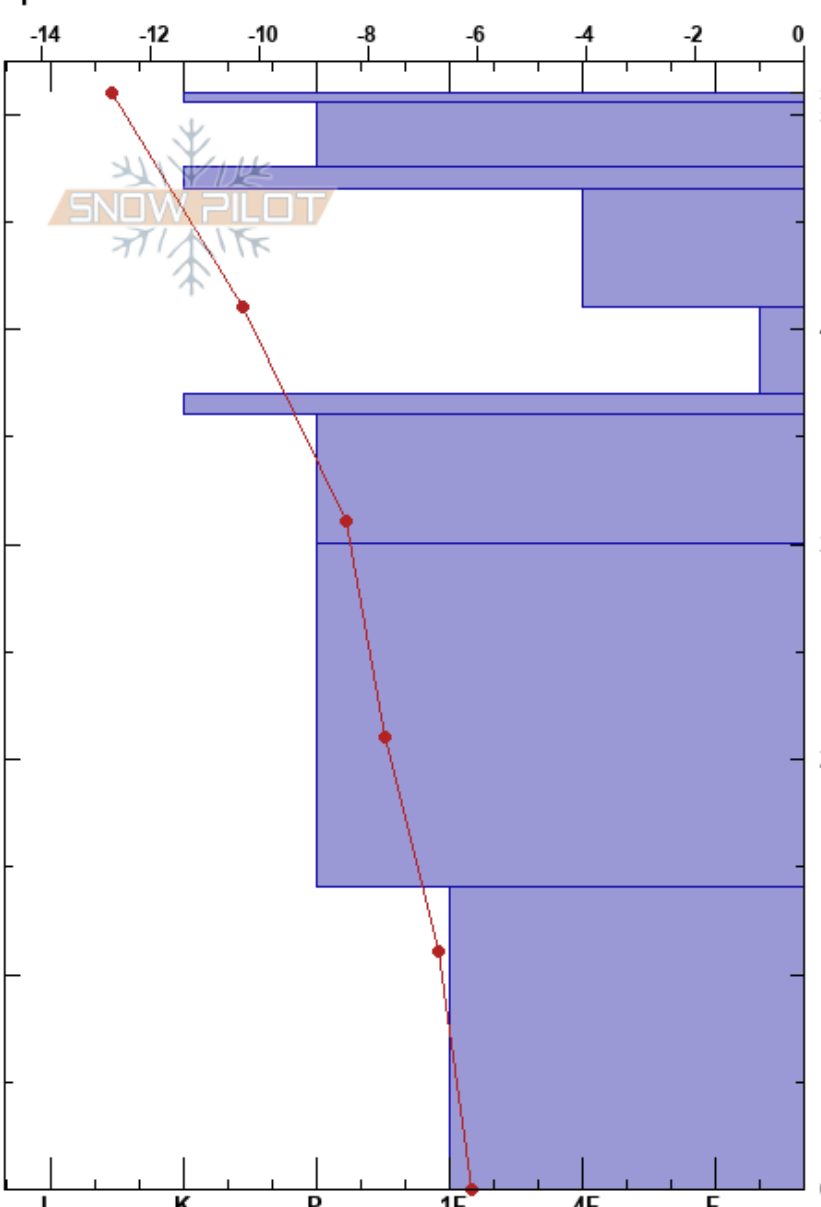

Comet
 Khibiny mountains
 Russia
 Elevation: 1050 m
 Aspect:
 Specifics:

Vasilii Struin
 19/12/2023 - 11:30
 Co-ord: 67.60858N, 33.77290E
 Slope Angle:
 Wind Loading:

Stability:
 Air Temperature: -8.7°C PF:10
 Sky Cover: CLR
 Precipitation: NO
 Wind: S Light Breeze

Layer Notes:

Form	Crystal		ρ kg/m ³	Stability tests & Layer comments
	Size	Moisture		
∨				
/	1-1.5			
∨			250	
/	1-2			
∨			200	
∨	6-10			
∨			290	
□	2-3			
□	2-3		300	
∧	3-4		250	

Notes: