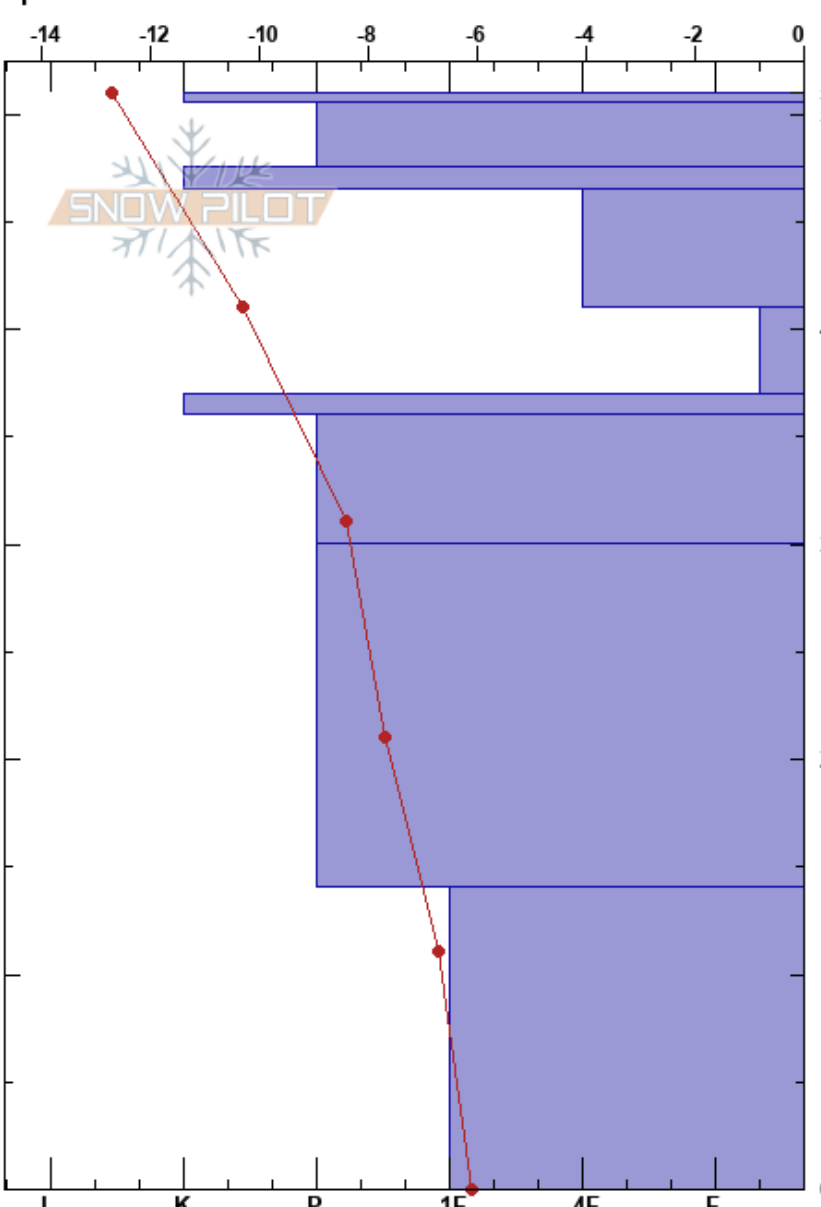

Comet
 Khibiny mountains
 Russia
 Elevation: 1050 m
 Aspect:
 Specifics:

Vasilii Struin
 19/12/2023 - 11:30
 Co-ord: 67.60858N, 33.77290E
 Slope Angle:
 Wind Loading:

Stability:
 Air Temperature: -8.7°C PF:10
 Sky Cover: CLR
 Precipitation: NO
 Wind: S Light Breeze

Layer Notes:

Form	Crystal		ρ kg/m ³	Stability tests & Layer comments
	Size	Moisture		
∨	1-1.5			
∨	1-2		250	
∨	6-10		200	
∨			290	
□	2-3			
□	2-3		300	
∧	3-4		250	

Notes: