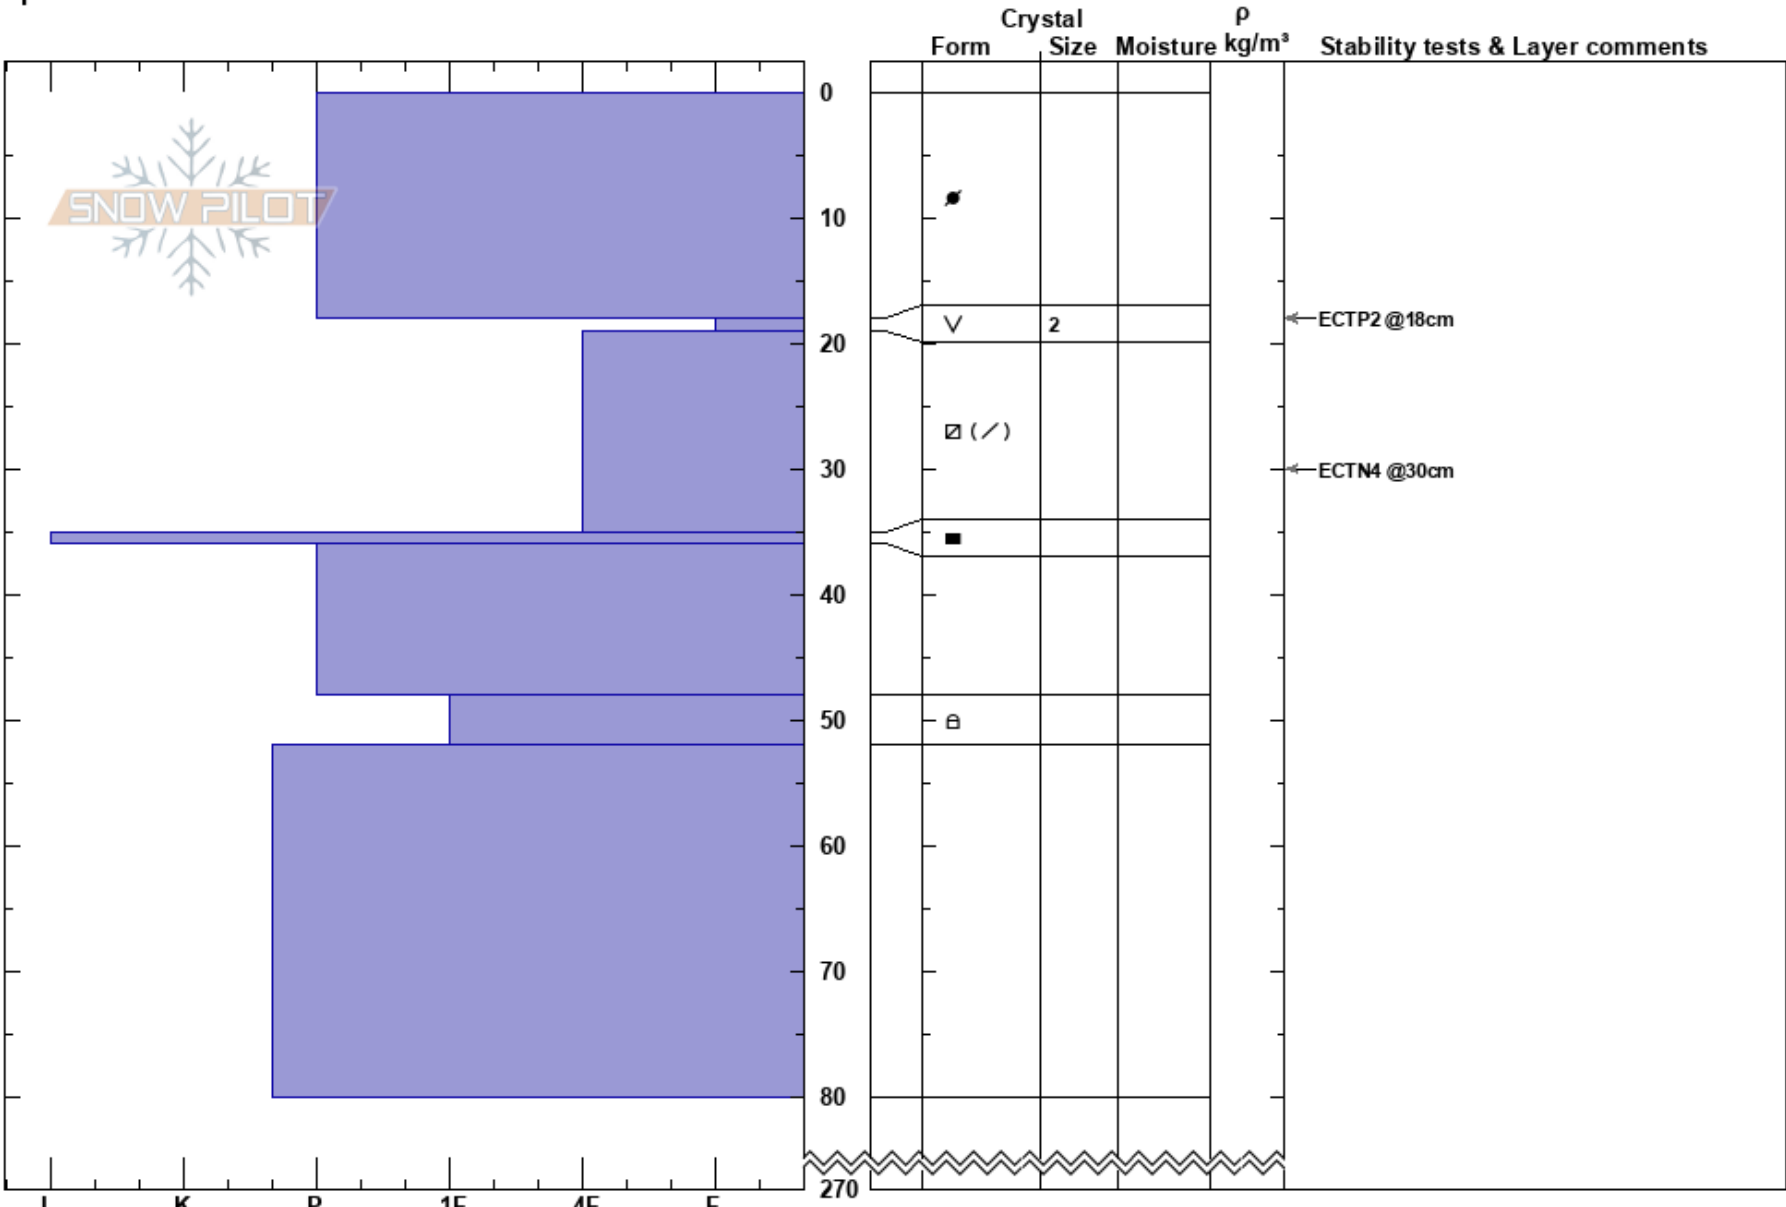

Norgesvängen
 Kittelfjället
 Sweden
 Elevation: 750 m
 Aspect: W
 Specifics:

Sebastian Wiklund
 13/02/2024 - 12:00
 Co-ord: 65.25053N, 15.44623E
 Slope Angle: 30°
 Wind Loading:

Stability:
 Air Temperature: -17°C
 Sky Cover: OVC
 Precipitation: NO
 Wind: SE Light Breeze

HS:270
 PF:2
 PS:0

Layer Notes:

Notes: