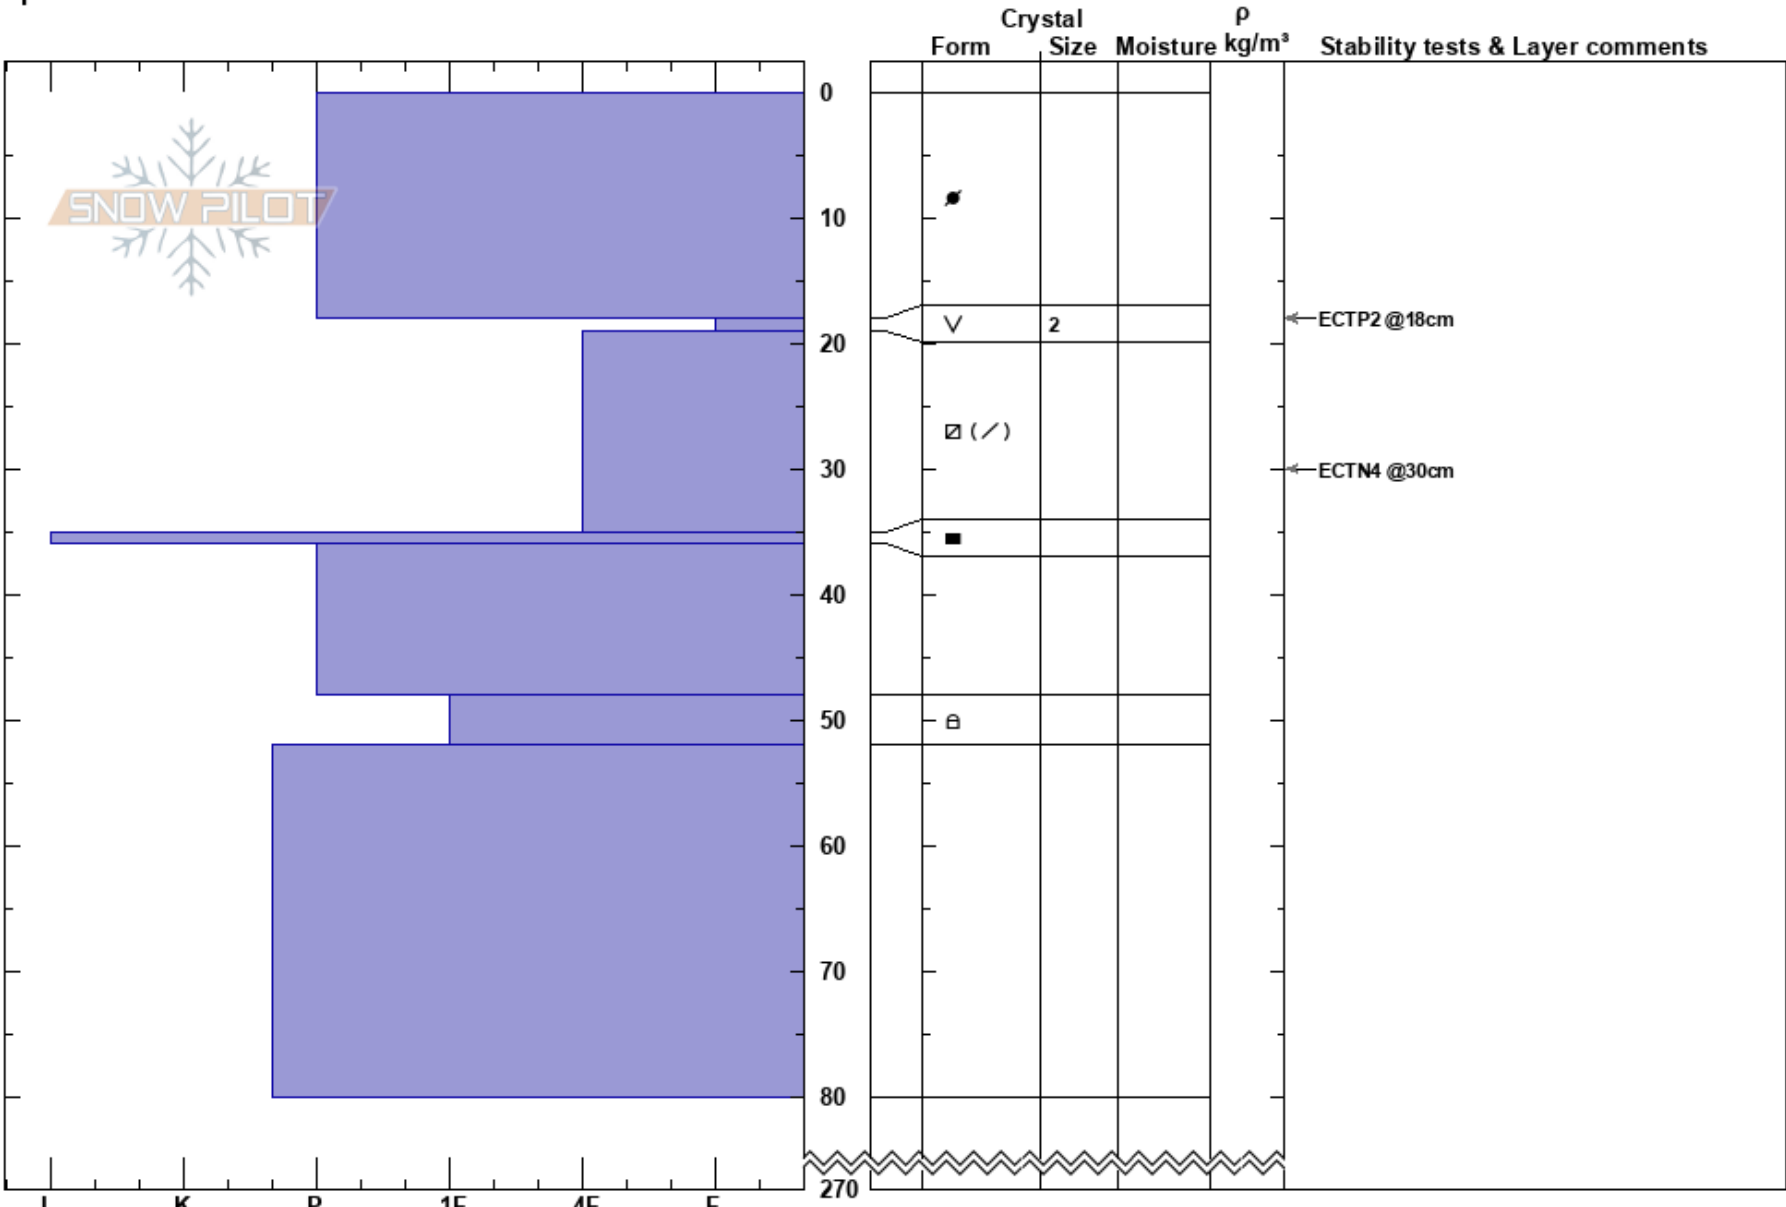

Norgesvängen
 Kittelfjället
 Sweden
 Elevation: 750 m
 Aspect: W
 Specifics:

Sebastian Wiklund
 13/02/2024 - 12:00
 Co-ord: 65.25053N, 15.44623E
 Slope Angle: 30°
 Wind Loading:

Stability: HS:270
 Air Temperature: -17°C
 Sky Cover: OVC
 Precipitation: NO
 Wind: SE Light Breeze

Layer Notes:
 PF:2
 PS:0

Notes: