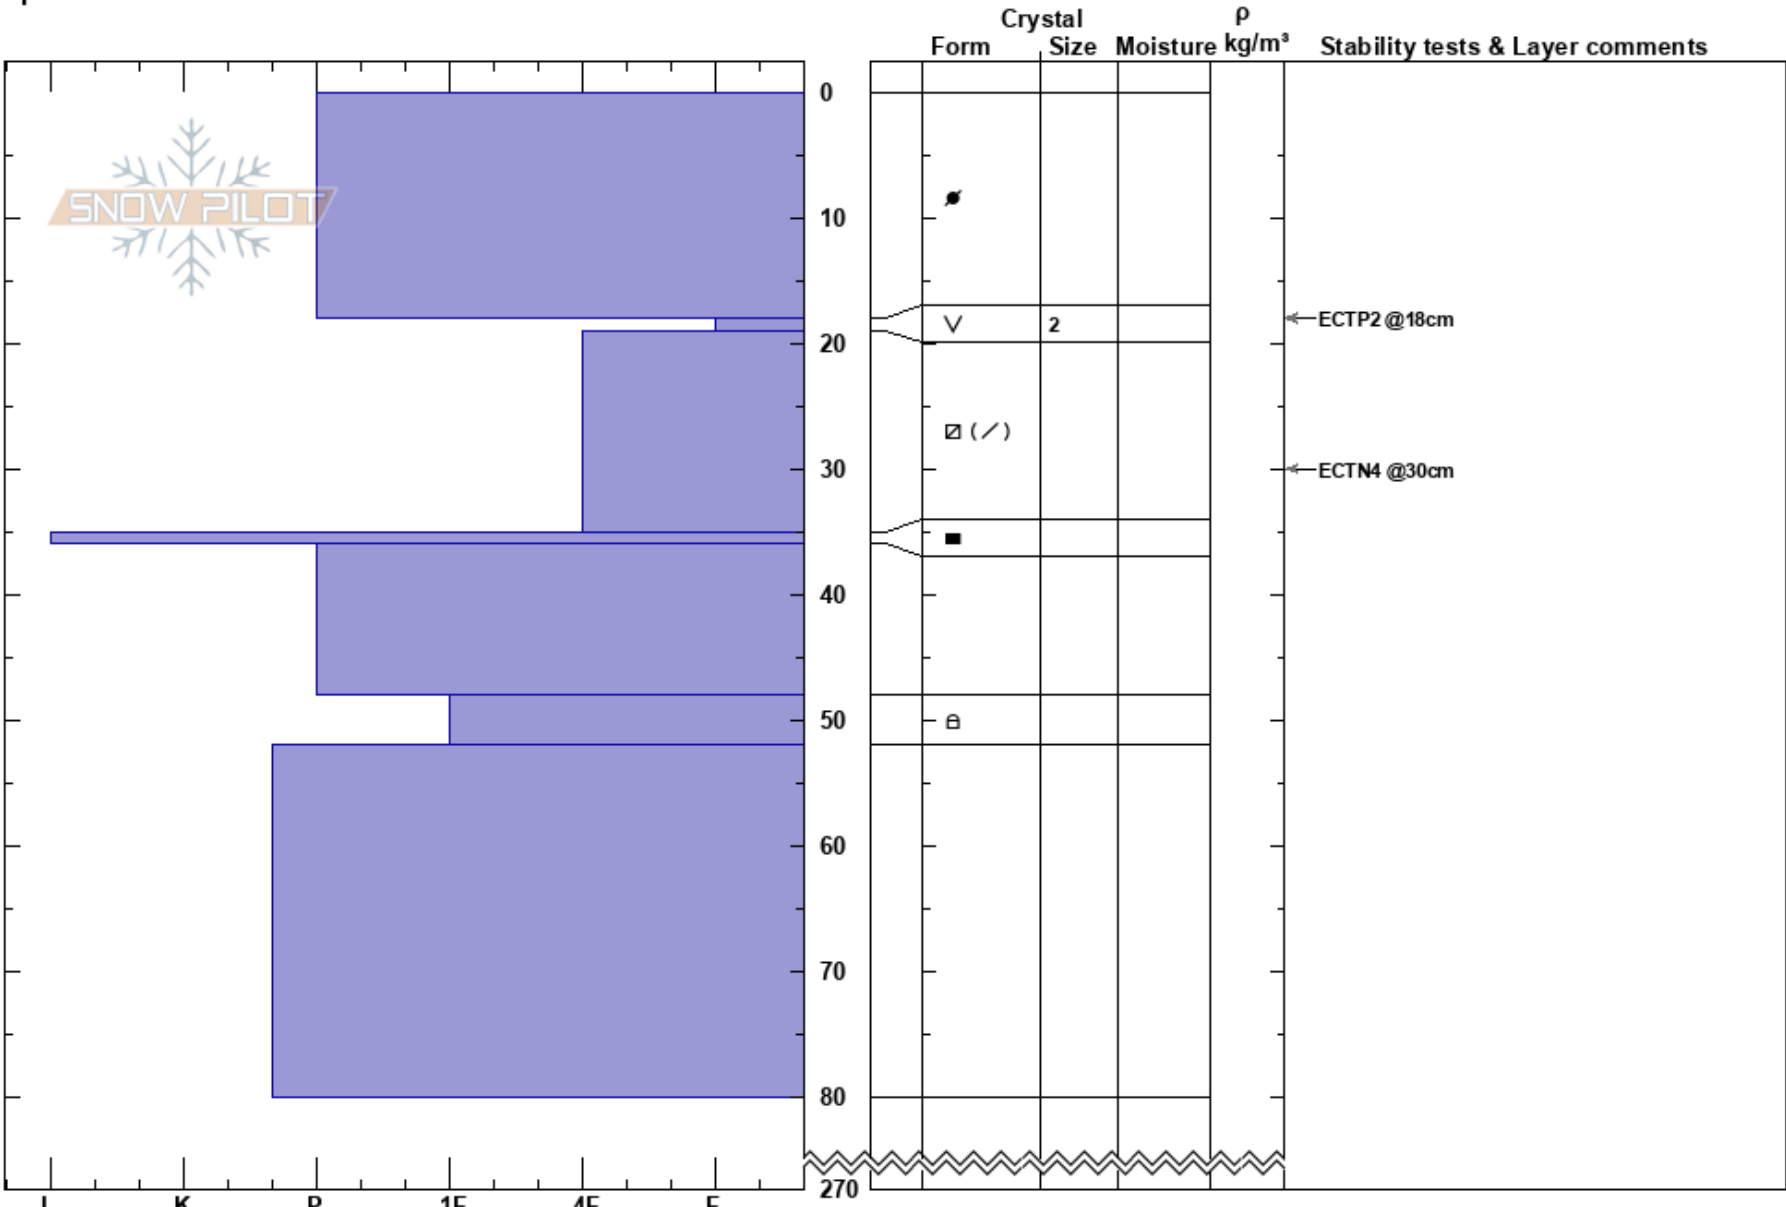

Norgesvängen
 Kittelfjället
 Sweden
 Elevation: 750 m
 Aspect: W
 Specifics:

Sebastian Wiklund
 13/02/2024 - 12:00
 Co-ord: 65.25053N, 15.44623E
 Slope Angle: 30°
 Wind Loading:

Stability:
 Air Temperature: -17°C
 Sky Cover: OVC
 Precipitation: NO
 Wind: SE Light Breeze

HS:270
 PF:2
 PS:0
 Layer Notes:

Notes: