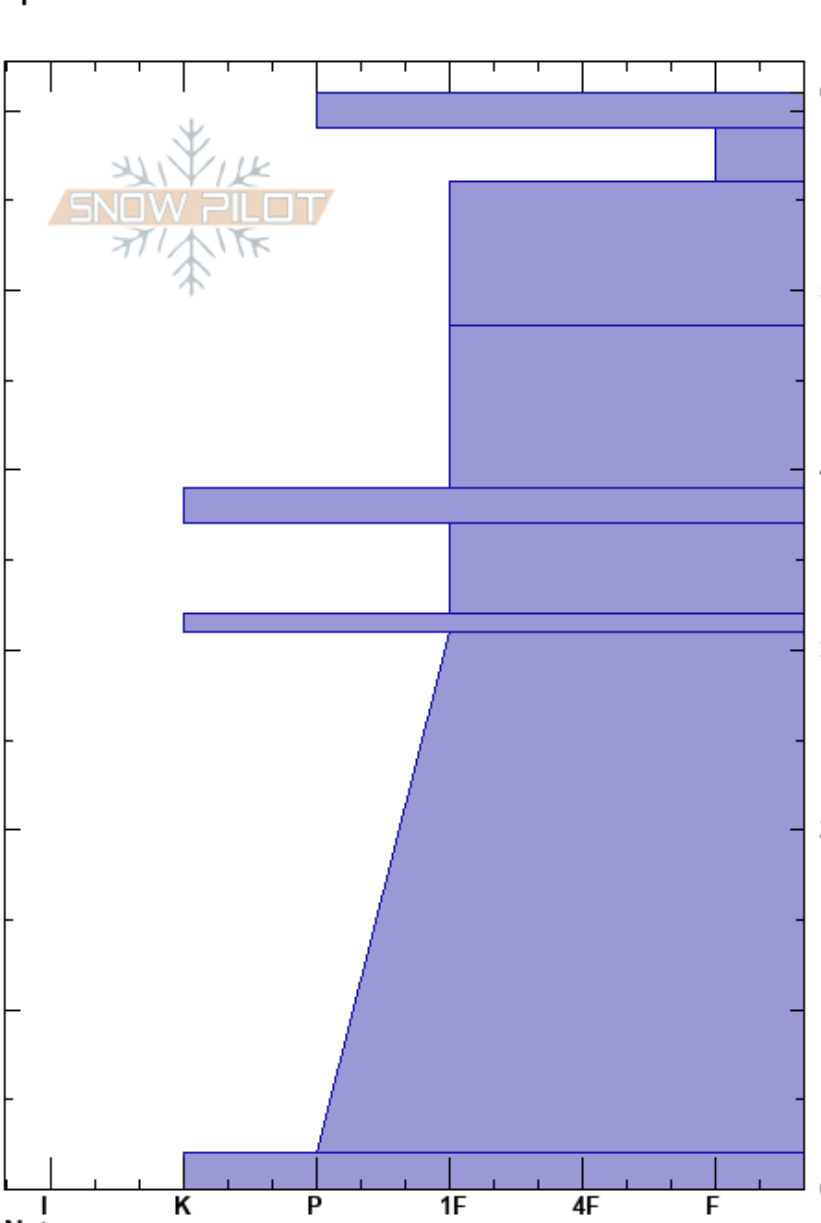

HunterPassCSP2.12.24
 Chugach Range
 AK
 Elevation: 2867 ft
 Aspect: SE
 Specifics:

Mary Gianotti
 02/12/2024 - 1:15pm
 Co-ord: 06V 367118E 6790755N
 Slope Angle: 20°
 Wind Loading: yes

Stability:
 Air Temperature:
 Sky Cover: OVC
 Precipitation: NO
 Wind: SE Strong

Layer Notes:

HS:61
 PF:15
 PS:5

| Crystal Form | Crystal Size | Moisture | ρ kg/m ³ | Stability tests & Layer comments |
|--------------|--------------|----------|--------------------------|----------------------------------|
| | | | | |
| • | 0.3 | | | |
| / | 0.5 | | | |
| ☒ | 0.5 | | | |
| ☒ | 1 | | | |
| ☉☉ | | | | |
| ☐ | 1.5 | | | |
| ☉☉ | | | | |
| ☐ | 1.5 | | | |
| ☉☉ | | | | ECTX |