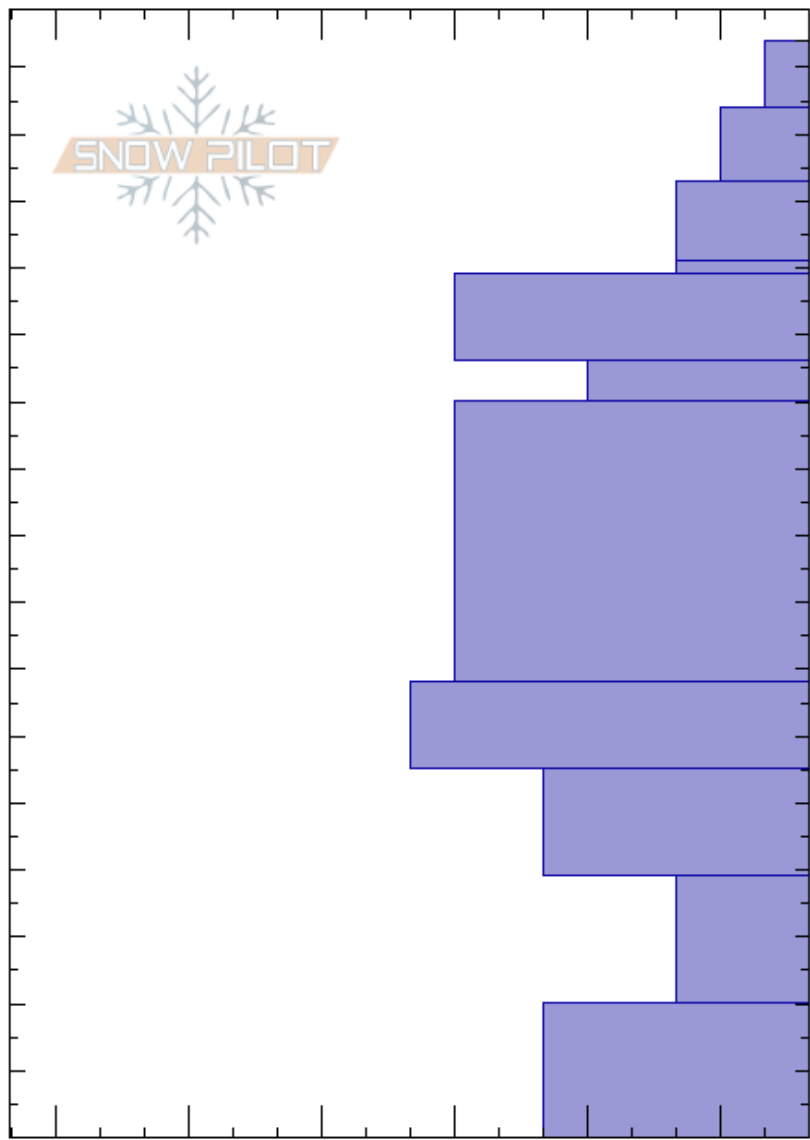

Lower GB Moraines
 La Sal Mountains
 UT
 Elevation: 10440 ft
 Aspect: 344°
 Specifics:

Dave Garcia
 02/12/2024 - 2:10pm
 Co-ord: 38.44921N, -109.25554W
 Slope Angle: 27°
 Wind Loading:

Stability: Good HS:164
 Air Temperature: -3.9°C PF:30 39-20cm:Problematic layer
 Sky Cover: CLR
 Precipitation: NO
 Wind: Calm

Elevation (ft)	Crystal		Moisture	ρ kg/m ³	Stability tests & Layer comments
	Form	Size			
164	∇	2.5			
160	/				
150	/				
140	/ (•)				
130	⊗ (∇)				
120	•				
110	• (∇)				
90	•				
60	•				
50	⊖	0.5-1			
30	⊖	1.5-2			← DT22, SC @33cm ← DT21, SC @25cm
20	⊖	2			
0	⊖	2			← ECTX