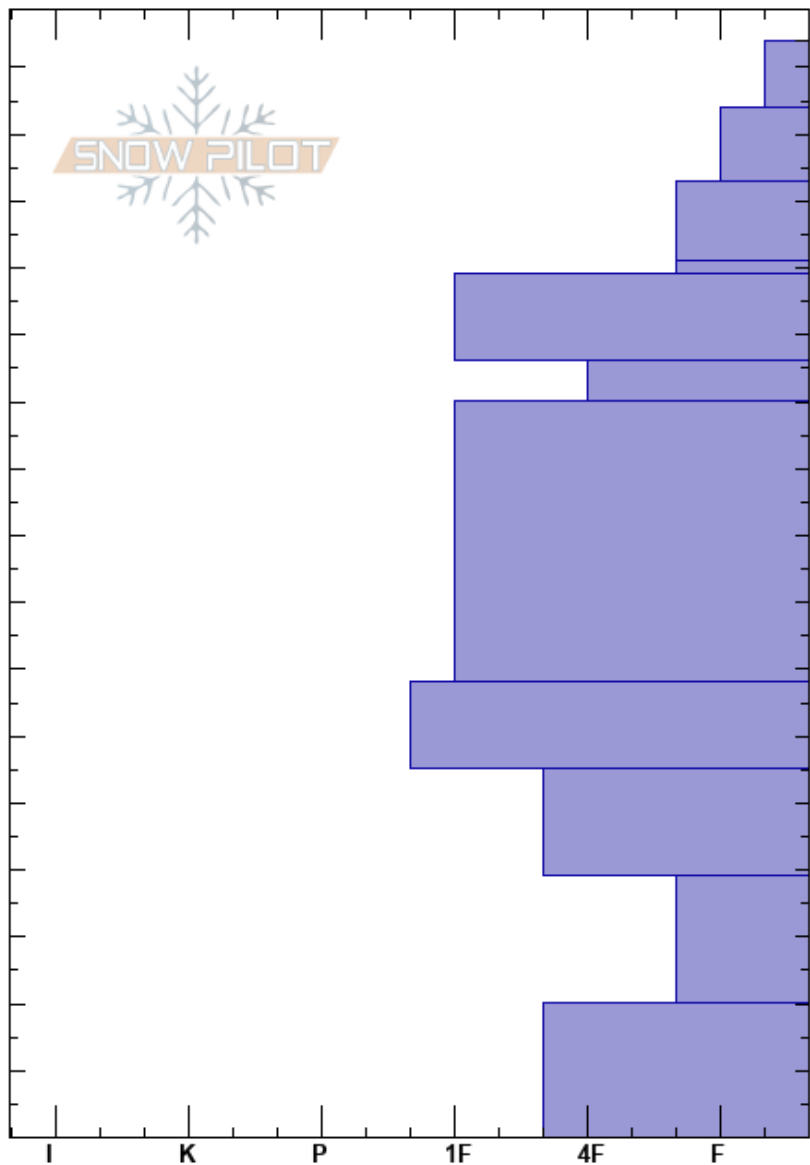

Lower GB Moraines
 La Sal Mountains
 UT
 Elevation: 10440 ft
 Aspect: 344°
 Specifics:

Dave Garcia
 02/12/2024 - 2:10pm
 Co-ord: 38.44921N, -109.25554W
 Slope Angle: 27°
 Wind Loading:

Stability: Good HS:164
 Air Temperature: -3.9°C PF:30 39-20cm:Problematic layer
 Sky Cover: CLR
 Precipitation: NO
 Wind: Calm

Elevation (ft)	Crystal		Moisture	ρ kg/m ³	Stability tests & Layer comments
	Form	Size			
164	∇	2.5			
160	/				
150	/				
140	/ (•)				
130	⊗ (∇)				
120	•				
110	• (∇)				
90	•				
60	•				
50	⊖	0.5-1			
30	⊖	1.5-2			← DT22, SC @33cm ← DT21, SC @25cm
20	⊖	2			
0	⊖	2			← ECTX