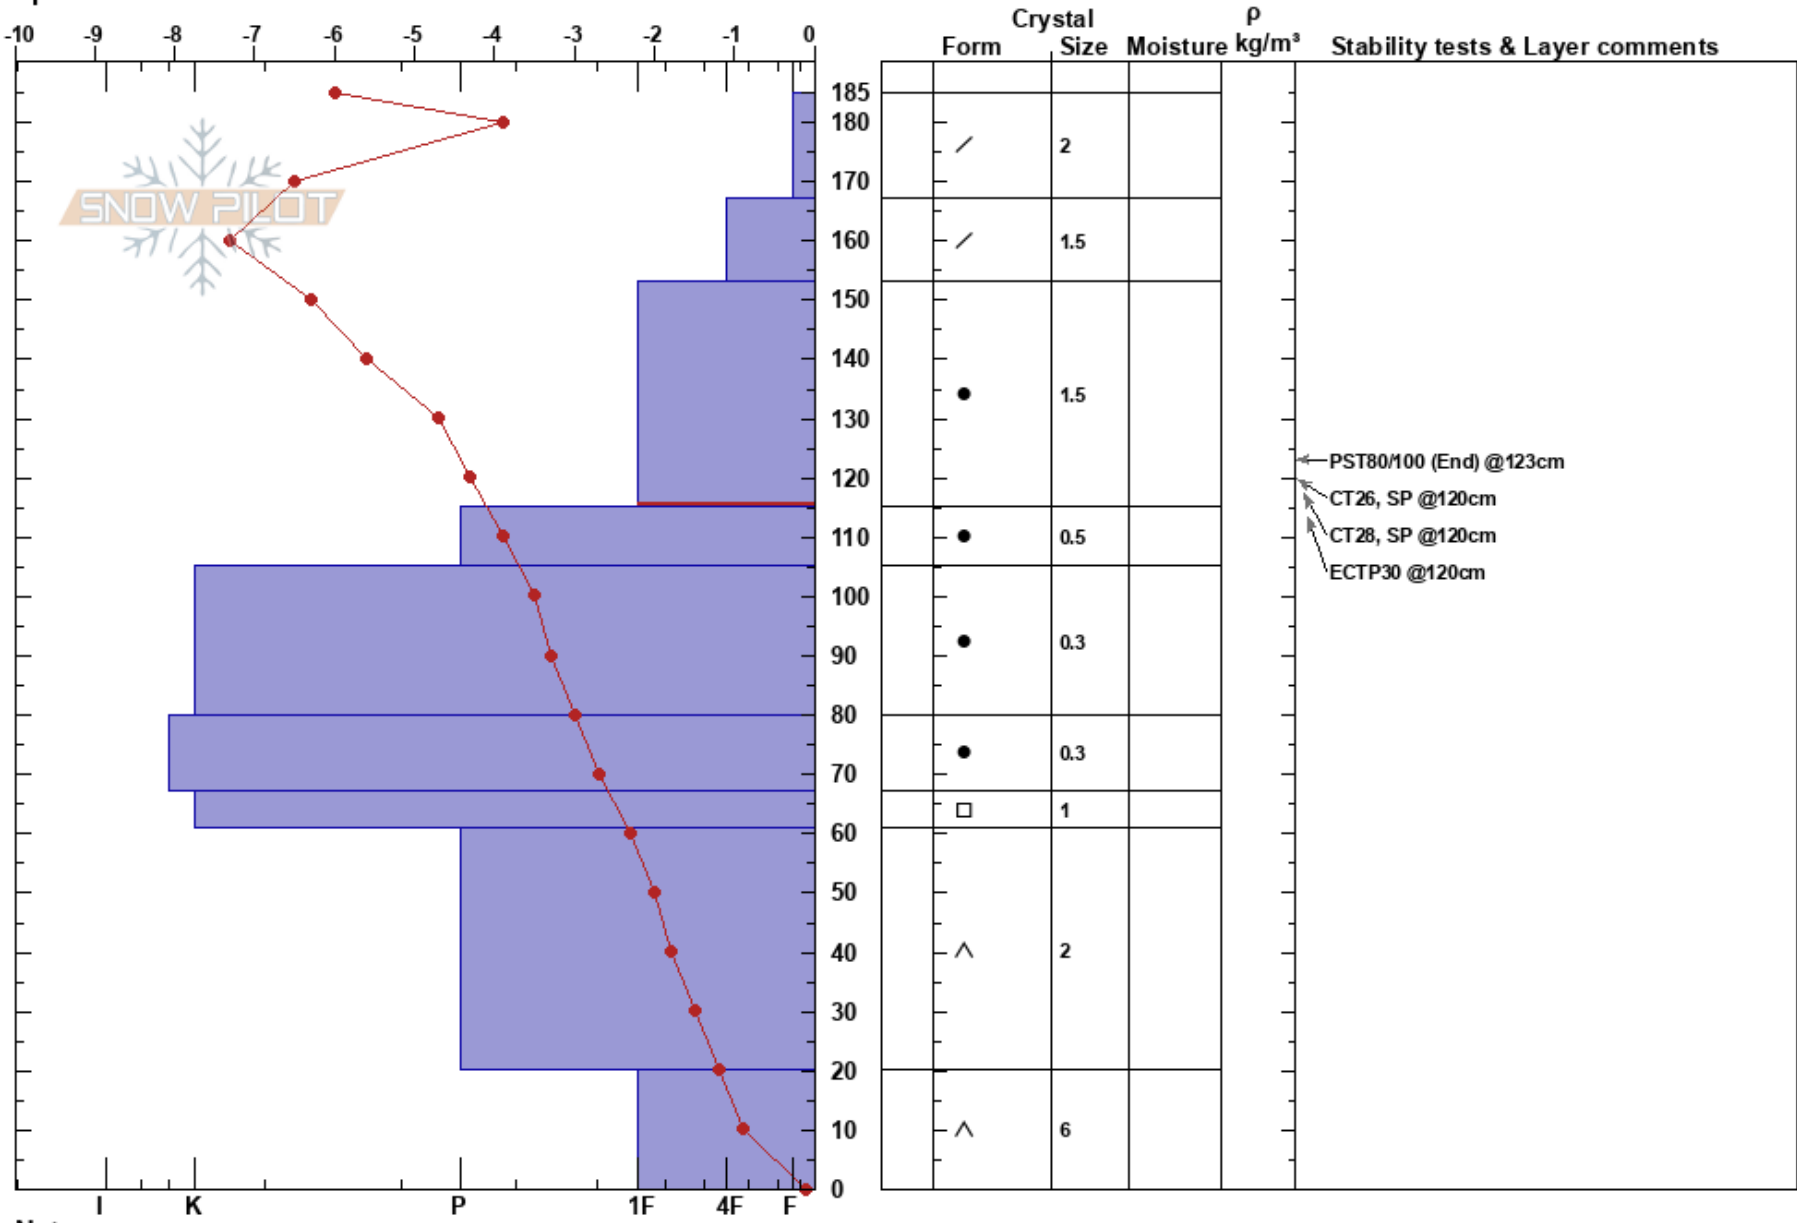

Pass Bowl Meadow
 Sawatch
 CO
Elevation: 3443 m
Aspect: 116°
Specifics:

Michael Abel
 02/12/2024 - 11:00am
Co-ord: 13S 383525W 4262188N
Slope Angle: 20°
Wind Loading:

Stability: **HS:**185 **Layer Notes:**
Air Temperature: -6.8°C **PF:**35 153-115cm:Problematic layer
Sky Cover: CLR **PS:**20
Precipitation: NO
Wind: SW Light Breeze

Notes: Tests broke on extremely thin layer of facets that were buried. Porphyry Snotel reporting 16 inches new snow since 2/2