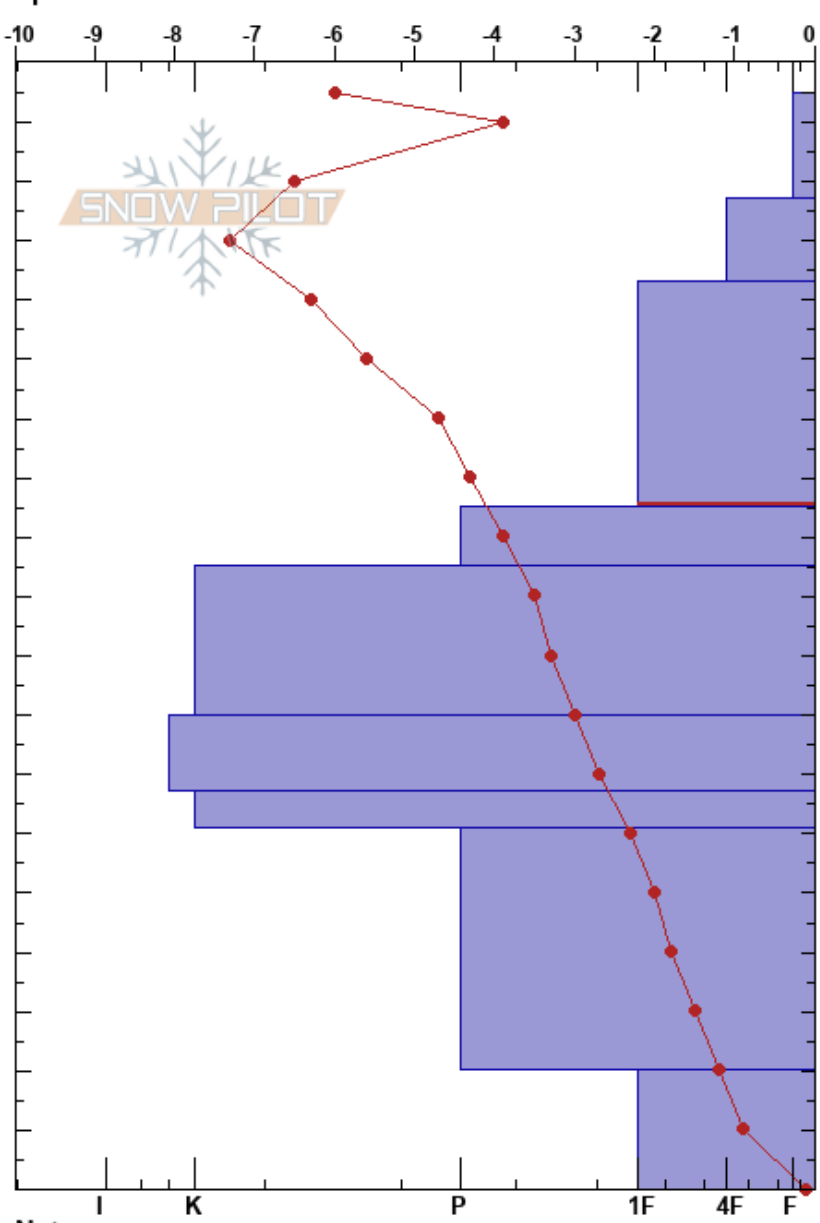

Pass Bowl Meadow
 Sawatch
 CO
Elevation: 3443 m
Aspect: 116°
Specifics:

Michael Abel
 02/12/2024 - 11:00am
Co-ord: 13S 383525W 4262188N
Slope Angle: 20°
Wind Loading:

Stability:
Air Temperature: -6.8°C
Sky Cover: CLR
Precipitation: NO
Wind: SW Light Breeze

HS:185
PF:35 153-115cm:Problematic layer
PS:20

Form	Crystal		ρ kg/m ³	Stability tests & Layer comments
	Size	Moisture		
/	2			
/	1.5			
•	1.5			
•	0.5			← PST80/100 (End) @123cm ← CT26, SP @120cm ← CT28, SP @120cm ← ECTP30 @120cm
•	0.3			
•	0.3			
□	1			
^	2			
^	6			

Notes: Tests broke on extremely thin layer of facets that were buried. Porphyry Snotel reporting 16 inches new snow since 2/2