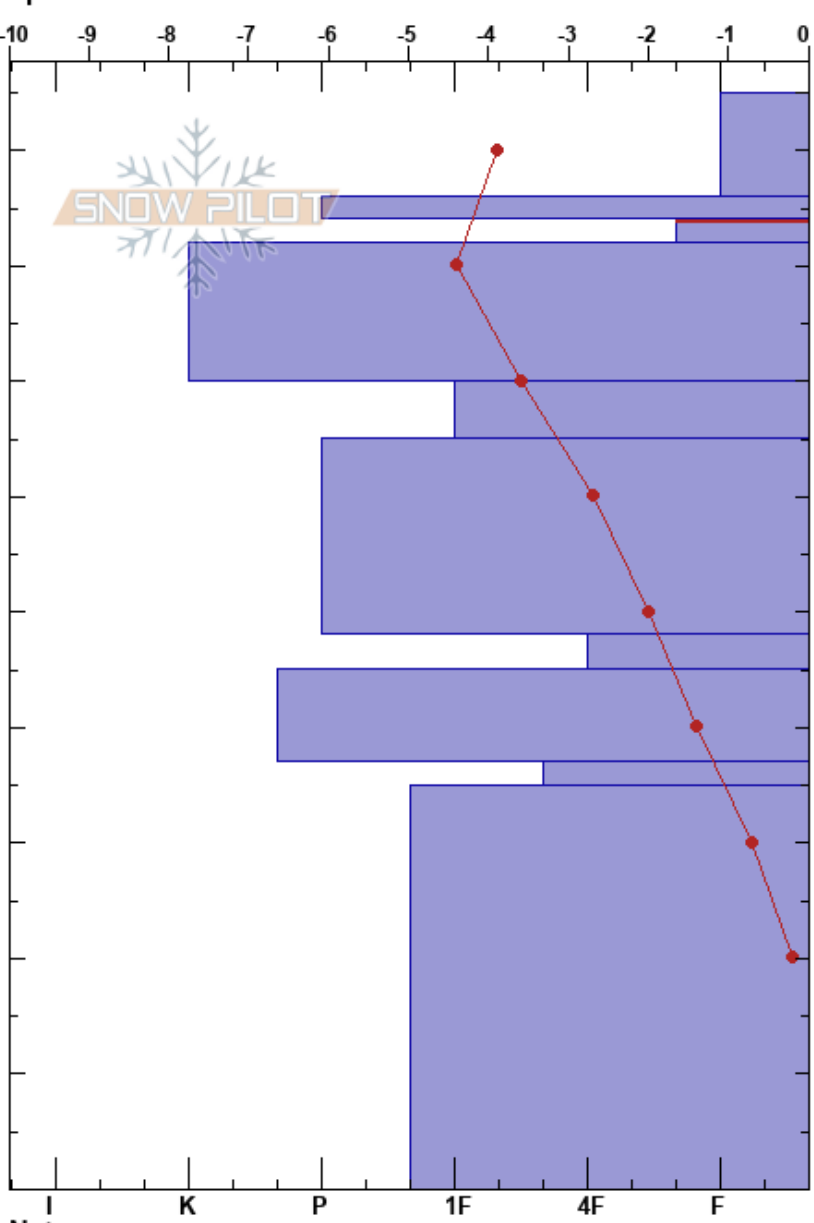

East Wood Camp  
 Bear River Range  
 UT  
 Elevation: 7000 ft  
 Aspect: W  
 Specifics:

toby weed  
 02/12/2024 - 3:00pm  
 Co-ord: 41.81027N, -111.64062W  
 Slope Angle: 30°  
 Wind Loading:

Stability:  
 Air Temperature: -1.4°C  
 Sky Cover: SCT  
 Precipitation: NO  
 Wind: SW Moderate  
 HS:95  
 PF:15  
 PS:9  
 84-82cm: Problematic layer

Form	Crystal Size	Moisture	$\rho$ kg/m <sup>3</sup>	Stability tests & Layer comments
⊙				
⊙				← ECTN11 @84cm
⊙				
•				
• (○)				
⊙ (⊕)				← ECTP21 @48cm
⊕				
⊕ (○)				

Notes: a very stout m/f crust holds everything together despite Dec p.w/.