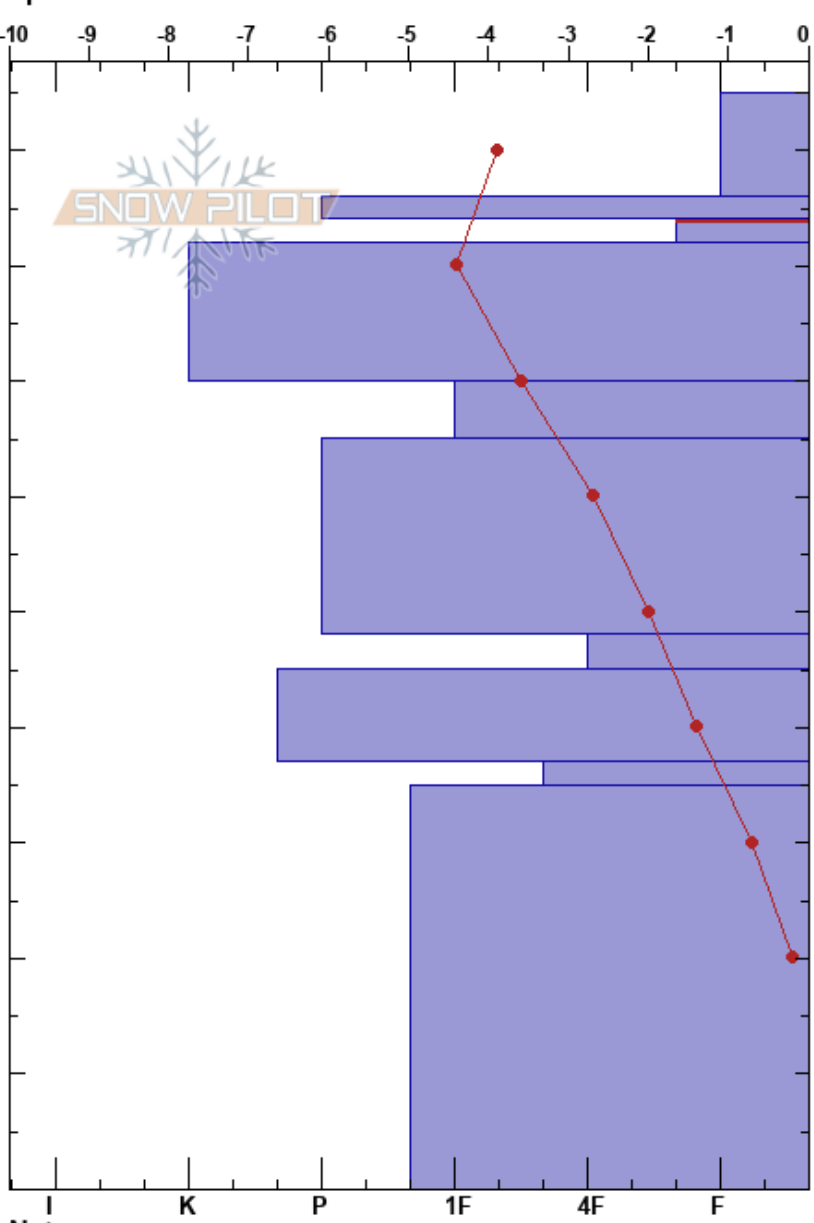

East Wood Camp
 Bear River Range
 UT
 Elevation: 7000 ft
 Aspect: W
 Specifics:

toby weed
 02/12/2024 - 3:00pm
 Co-ord: 41.81027N, -111.64062W
 Slope Angle: 30°
 Wind Loading:

Stability:
 Air Temperature: -1.4°C
 Sky Cover: SCT
 Precipitation: NO
 Wind: SW Moderate
 HS:95
 PF:15
 PS:9
 84-82cm: Problematic layer

Height (cm)	Crystal			ρ kg/m³	Stability tests & Layer comments
	Form	Size	Moisture		
95					
90	/				
88	⊙⊙				← ECTN11 @84cm
84	⊠				
82	⊙⊙				
80	.				
70	.				
60	• (○)				
50					← ECTP21 @48cm
48	□ (⊖)				
40	⊙⊙				
38	⊖				
30					
20	⊖ (○)				

Notes: a very stout m/f crust holds everything together despite Dec pwl.