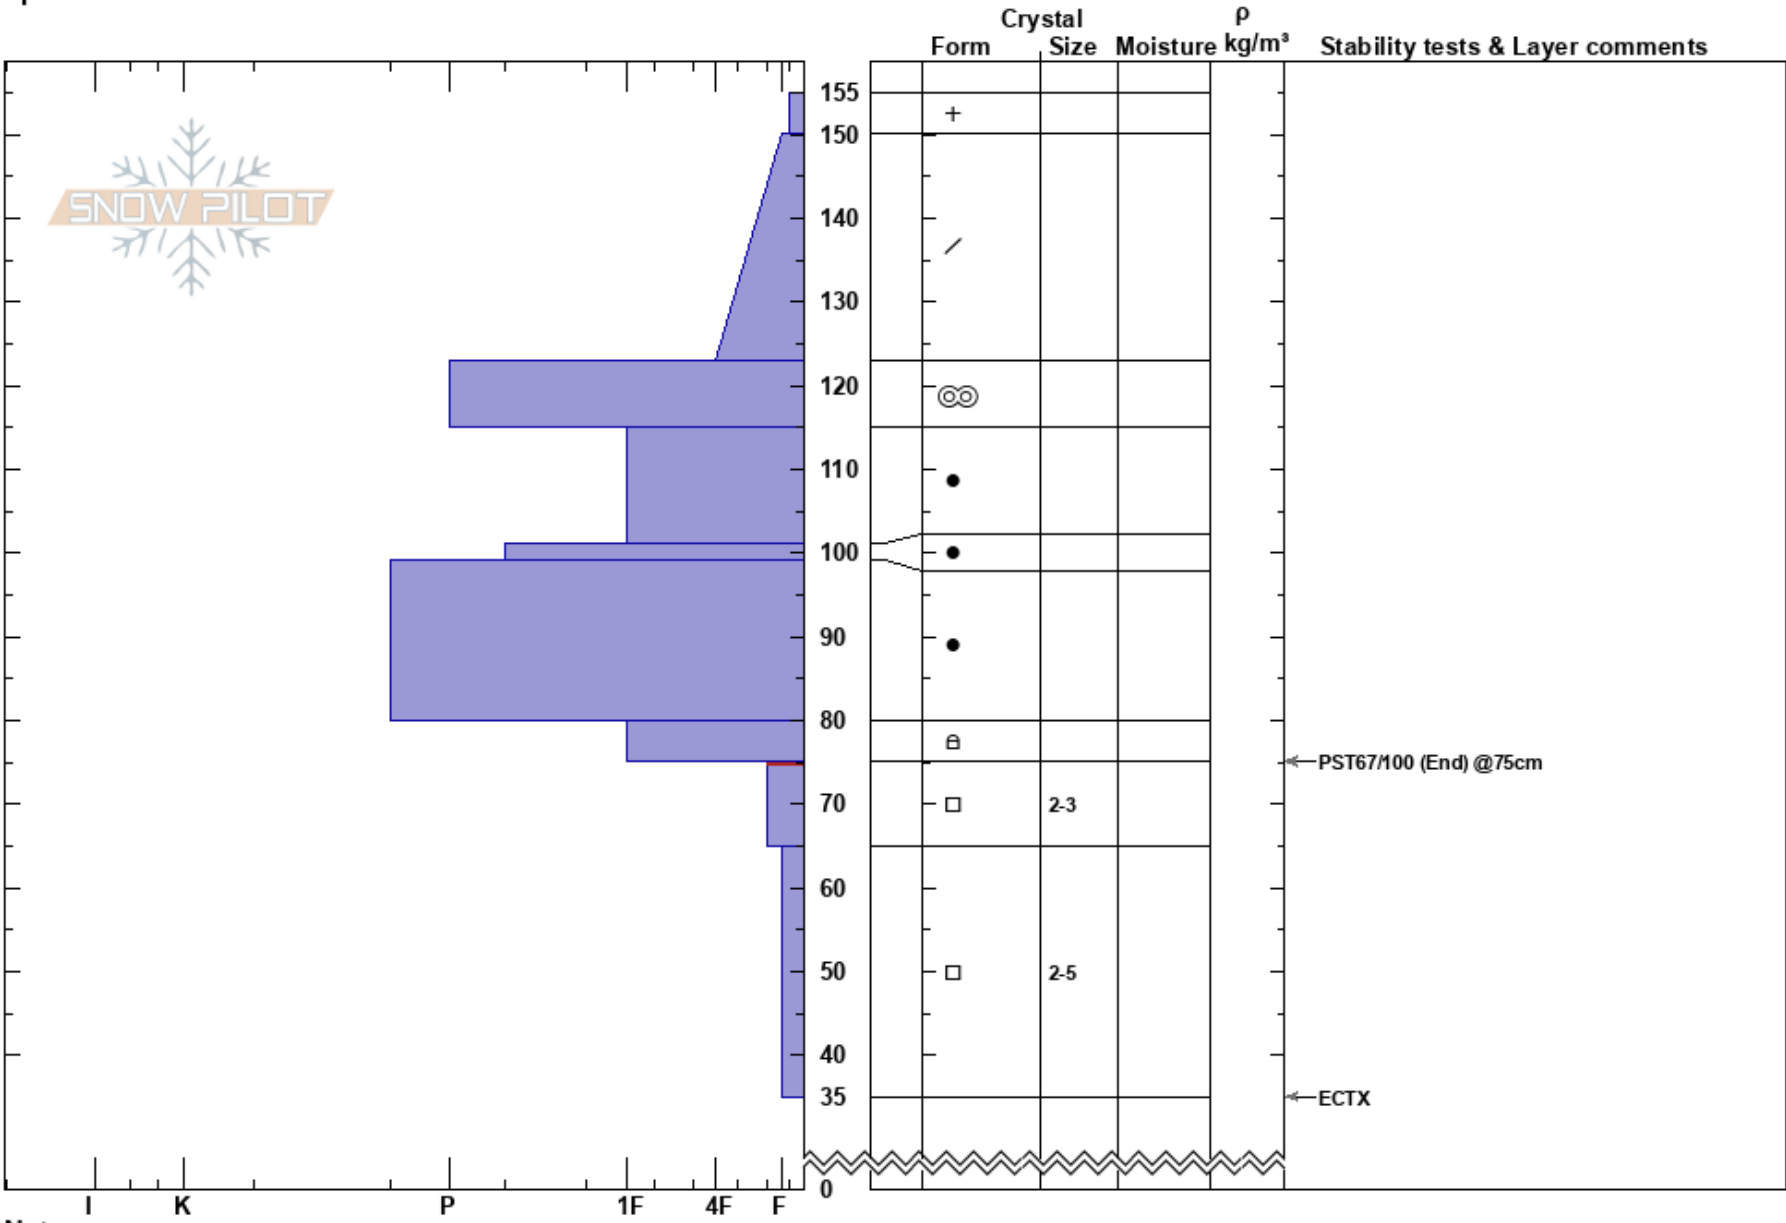

Henderson
 Beartooths
 MT
 Elevation: 9750 ft
 Aspect: SE
 Specifics:

Jake Mundt
 02/12/2024 - 12:00pm
 Co-ord:
 Slope Angle:
 Wind Loading:

Stability:
 Air Temperature:
 Sky Cover: OVC
 Precipitation: S2
 Wind: W Light Breeze

HS:155
 Layer Notes:
 75-65cm: Problematic layer

Notes: