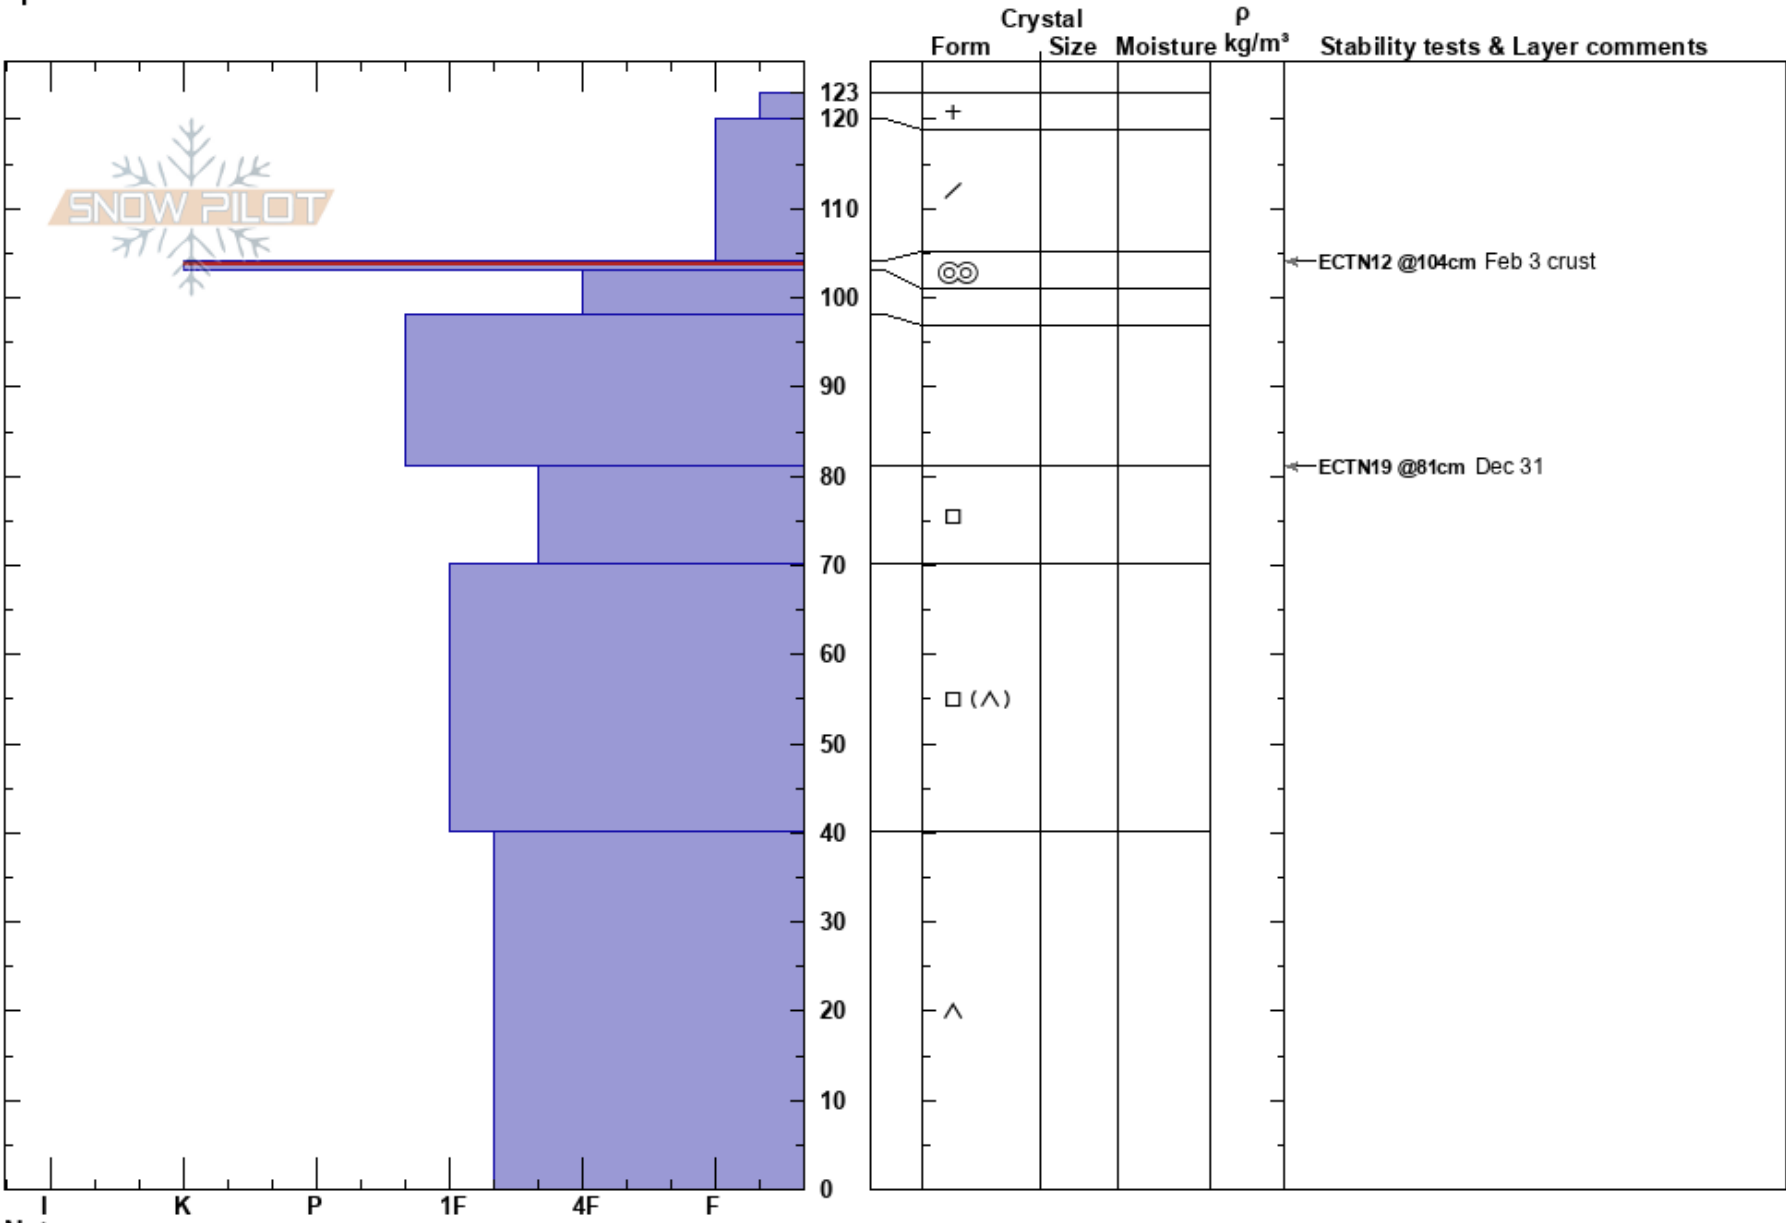

Pipestone Bowl
 Banff, Yoho and Kootenay
 AB
 Elevation: 2275 m
 Aspect: N
 Specifics:

Banff Visitor Safety
 12/02/2024 - 13:00
 Co-ord: 51.47131N, -116.14984W
 Slope Angle: 20°
 Wind Loading:

Stability:
 Air Temperature:
 Sky Cover: OVC
 Precipitation: NO
 Wind: NE Light Breeze

HS:123
 PF:30
 104-103cm:Problematic layer

Notes: