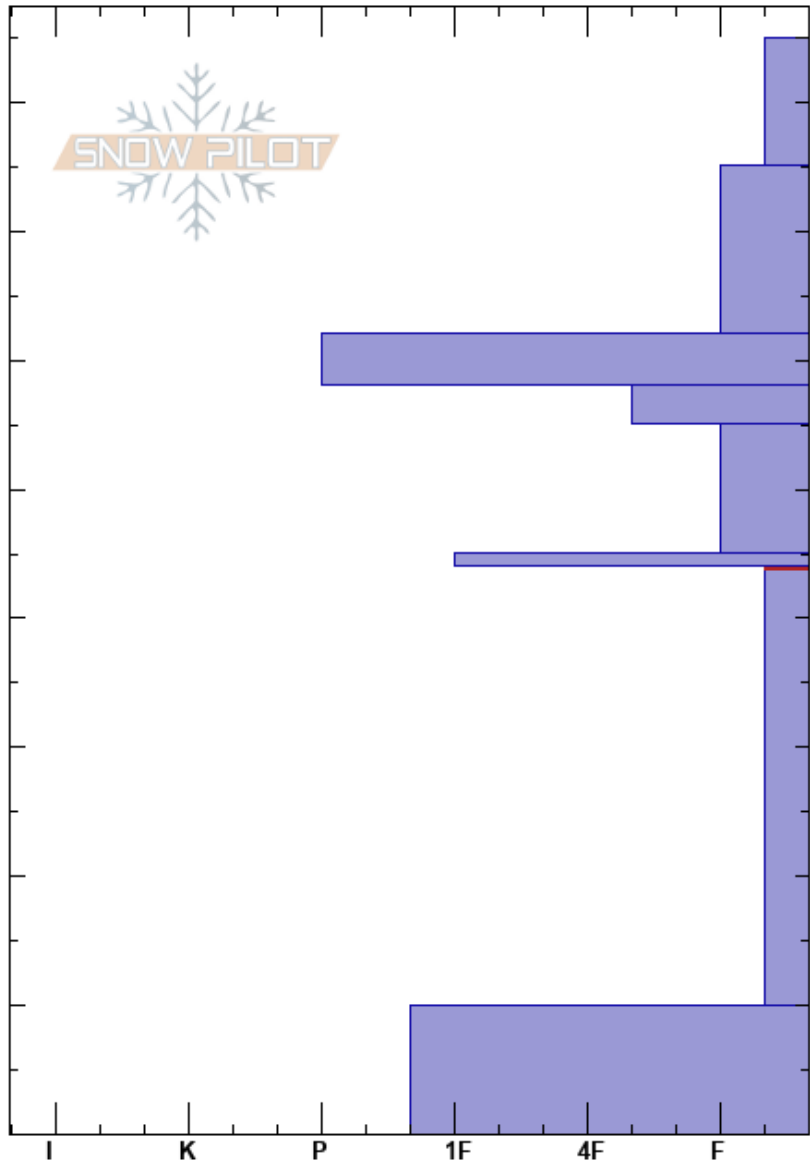

The Throne  
 Bridger Range  
 MT  
 Elevation: 8015 ft  
 Aspect: 94°  
 Specifics: Collapsing, localized; We skied slope

Zach Peterson  
 02/12/2024 - 10:45am  
 Co-ord: 45.88381N, -110.94968W  
 Slope Angle: 29°  
 Wind Loading: no

Stability: Fair  
 Air Temperature: HS:85 PF:80  
 Sky Cover: OVC  
 Precipitation: S2  
 Wind: Calm  
 Layer Notes: 44-10cm: Problematic layer

Crystal Form	Crystal Size	Moisture	$\rho$ kg/m <sup>3</sup>	Stability tests & Layer comments
+				
/				
⊙⊙				
□	1-2			
□	2-3			
⊙⊙(□)	(2)			← ECTN21 @44cm
□	2-6			
⊖	2			