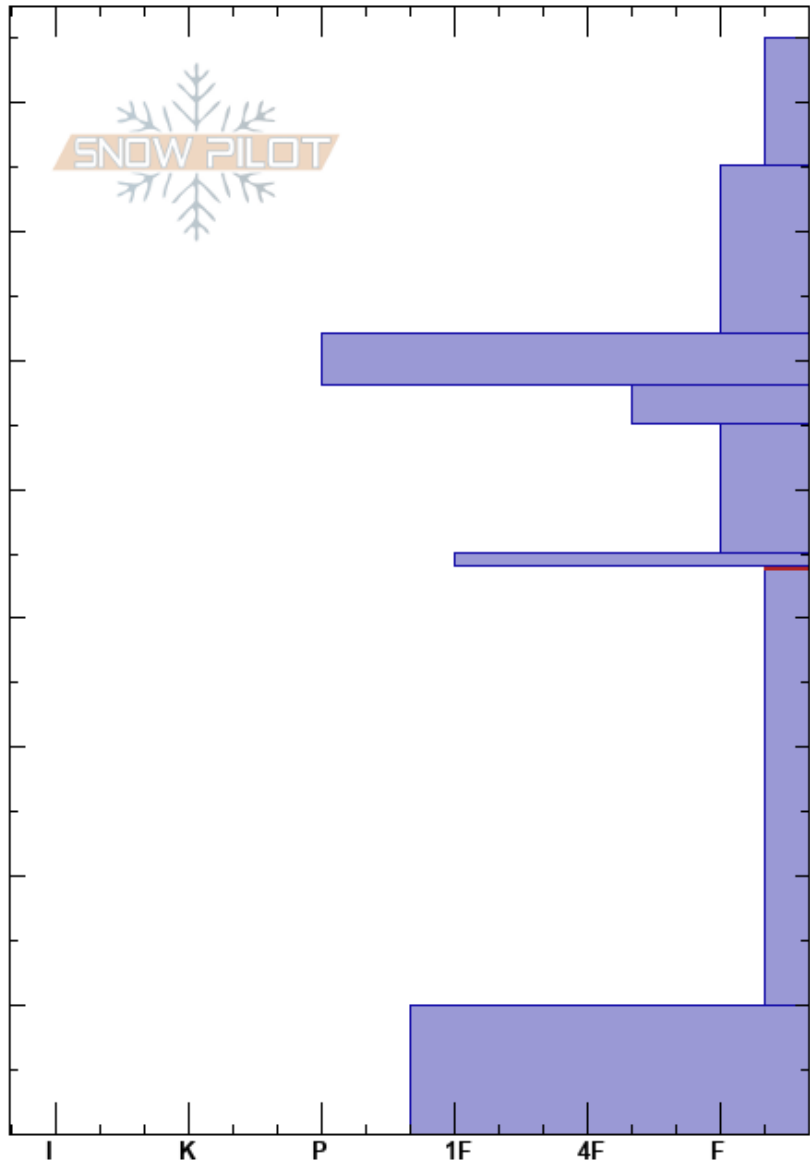

The Throne  
 Bridger Range  
 MT  
 Elevation: 8015 ft  
 Aspect: 94°  
 Specifics: Collapsing, localized; We skied slope

Zach Peterson  
 02/12/2024 - 10:45am  
 Co-ord: 45.88381N, -110.94968W  
 Slope Angle: 29°  
 Wind Loading: no

Stability: Fair  
 Air Temperature: HS:85  
 Sky Cover: OVC  
 Precipitation: S2  
 Wind: Calm  
 PF:80 44-10cm:Problematic layer

Crystal Form	Crystal Size	Moisture	$\rho$ kg/m <sup>3</sup>	Stability tests & Layer comments
+				
/				
⊙⊙				
□	1-2			
□	2-3			
⊙⊙(□)	(2)			← ECTN21 @44cm
□	2-6			
⊖	2			