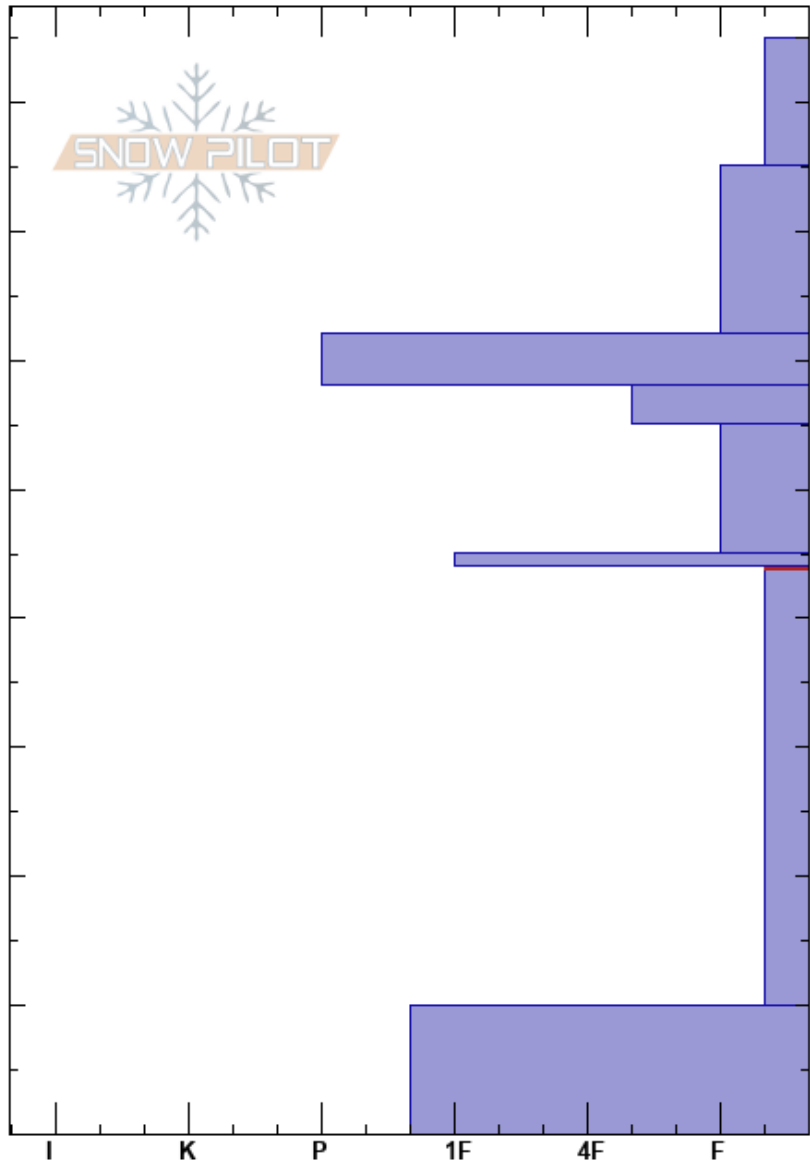

The Throne
 Bridger Range
 MT
 Elevation: 8015 ft
 Aspect: 94°
 Specifics: Collapsing, localized; We skied slope

Zach Peterson
 02/12/2024 - 10:45am
 Co-ord: 45.88381N, -110.94968W
 Slope Angle: 29°
 Wind Loading: no

Stability: Fair
 Air Temperature: HS:85 PF:80
 Sky Cover: OVC
 Precipitation: S2
 Wind: Calm
 Layer Notes: 44-10cm: Problematic layer

Crystal Form	Crystal Size	Moisture	ρ kg/m ³	Stability tests & Layer comments
+				
/				
⊙⊙				
□	1-2			
□	2-3			
⊙⊙(□)	(2)			← ECTN21 @44cm
□	2-6			
⊖	2			