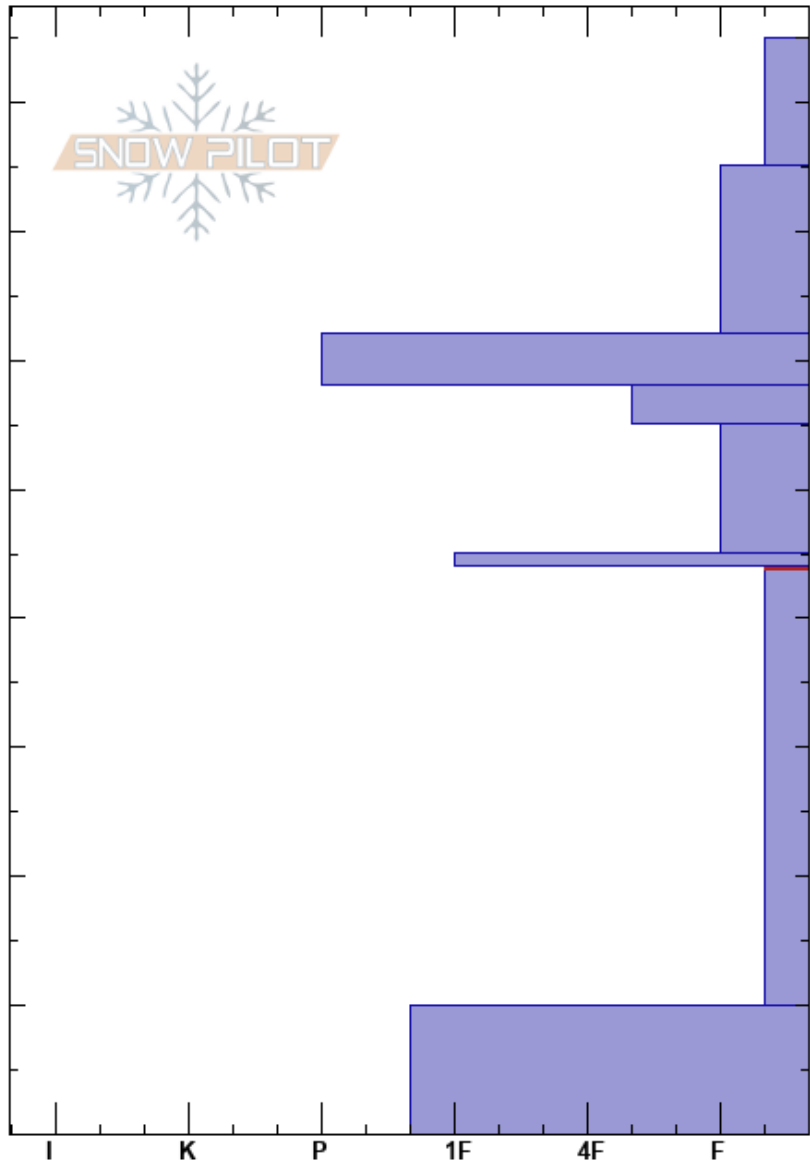

The Throne
 Bridger Range
 MT
 Elevation: 8015 ft
 Aspect: 94°
 Specifics: Collapsing, localized; We skied slope

Zach Peterson
 02/12/2024 - 10:45am
 Co-ord: 45.88381N, -110.94968W
 Slope Angle: 29°
 Wind Loading: no

Stability: Fair
 Air Temperature: HS:85 PF:80
 Sky Cover: OVC
 Precipitation: S2
 Wind: Calm
 Layer Notes: 44-10cm: Problematic layer

Elevation (ft)	Crystal		Moisture	ρ kg/m ³	Stability tests & Layer comments
	Form	Size			
85					
80	+				
70	/				
60	⊙⊙				
55	□	1-2			
50	□	2-3			
44	⊙⊙(□)	(2)			← ECTN21 @44cm
30	□	2-6			
10	⊖	2			