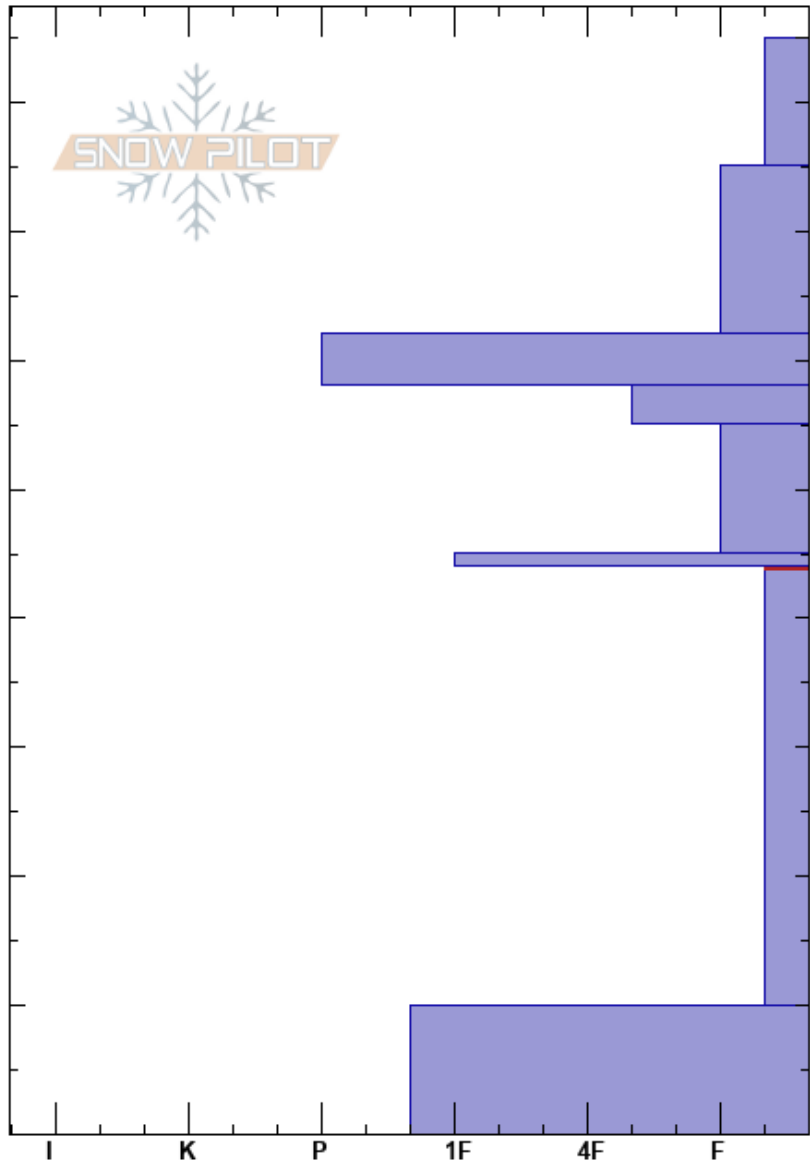

The Throne
 Bridger Range
 MT
 Elevation: 8015 ft
 Aspect: 94°
 Specifics: Collapsing, localized; We skied slope

Zach Peterson
 02/12/2024 - 10:45am
 Co-ord: 45.88381N, -110.94968W
 Slope Angle: 29°
 Wind Loading: no

Stability: Fair
 Air Temperature: HS:85 PF:80
 Sky Cover: OVC
 Precipitation: S2
 Wind: Calm
 Layer Notes: 44-10cm: Problematic layer

| Crystal Form | Crystal Size | Moisture | ρ kg/m ³ | Stability tests & Layer comments |
|--------------|--------------|----------|--------------------------|----------------------------------|
| | | | | |
| + | | | | |
| / | | | | |
| ⊙⊙ | | | | |
| □ | 1-2 | | | |
| □ | 2-3 | | | |
| ⊙⊙(□) | (2) | | | ← ECTN21 @44cm |
| | | | | |
| □ | 2-6 | | | |
| | | | | |
| ⊖ | 2 | | | |