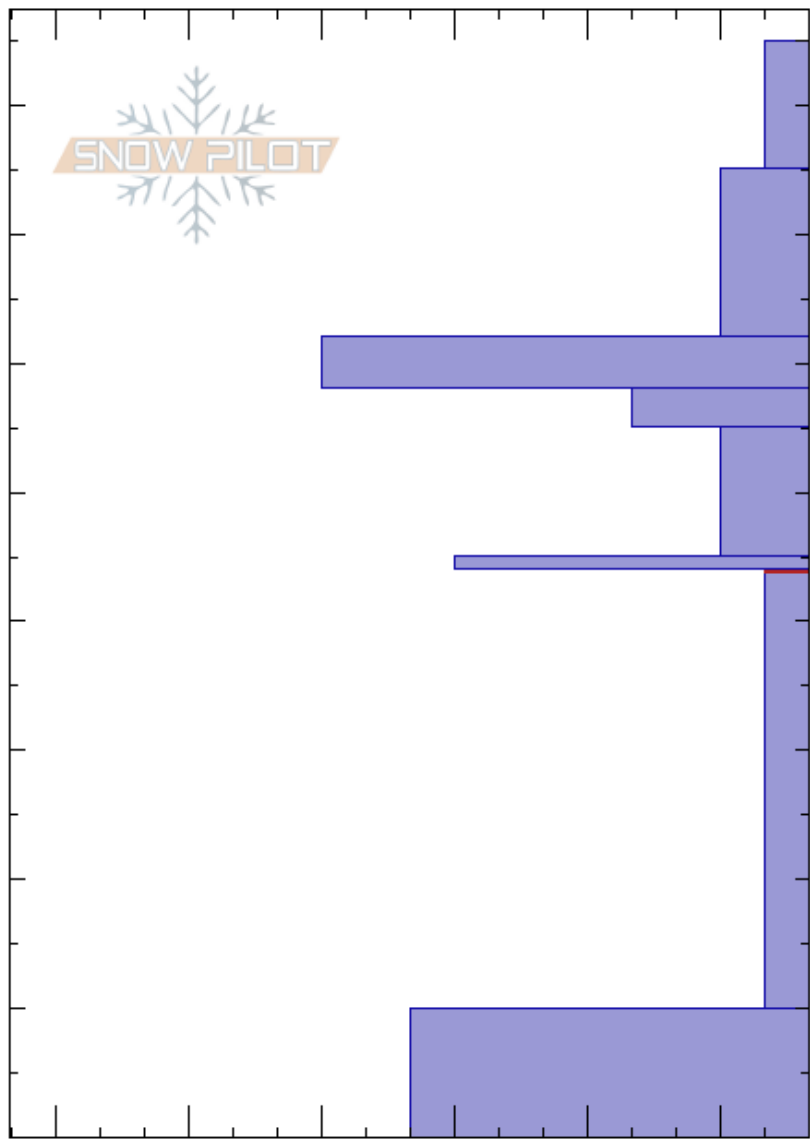

The Throne  
 Bridger Range  
 MT  
 Elevation: 8015 ft  
 Aspect: 94°

Zach Peterson  
 02/12/2024 - 10:45am  
 Co-ord: 45.88381N, -110.94968W  
 Slope Angle: 29°  
 Wind Loading: no

Stability: Fair  
 Air Temperature: HS:85  
 Sky Cover: OVC  
 Precipitation: S2  
 Wind: Calm  
 PF:80 44-10cm:Problematic layer

Specifics: Collapsing, localized; We skied slope

Crystal Form	Crystal Size	Moisture	$\rho$ kg/m <sup>3</sup>	Stability tests & Layer comments
+				
/				
⊙⊙				
□	1-2			
□	2-3			
⊙⊙(□)	(2)			← ECTN21 @44cm
□	2-6			
⊖	2			