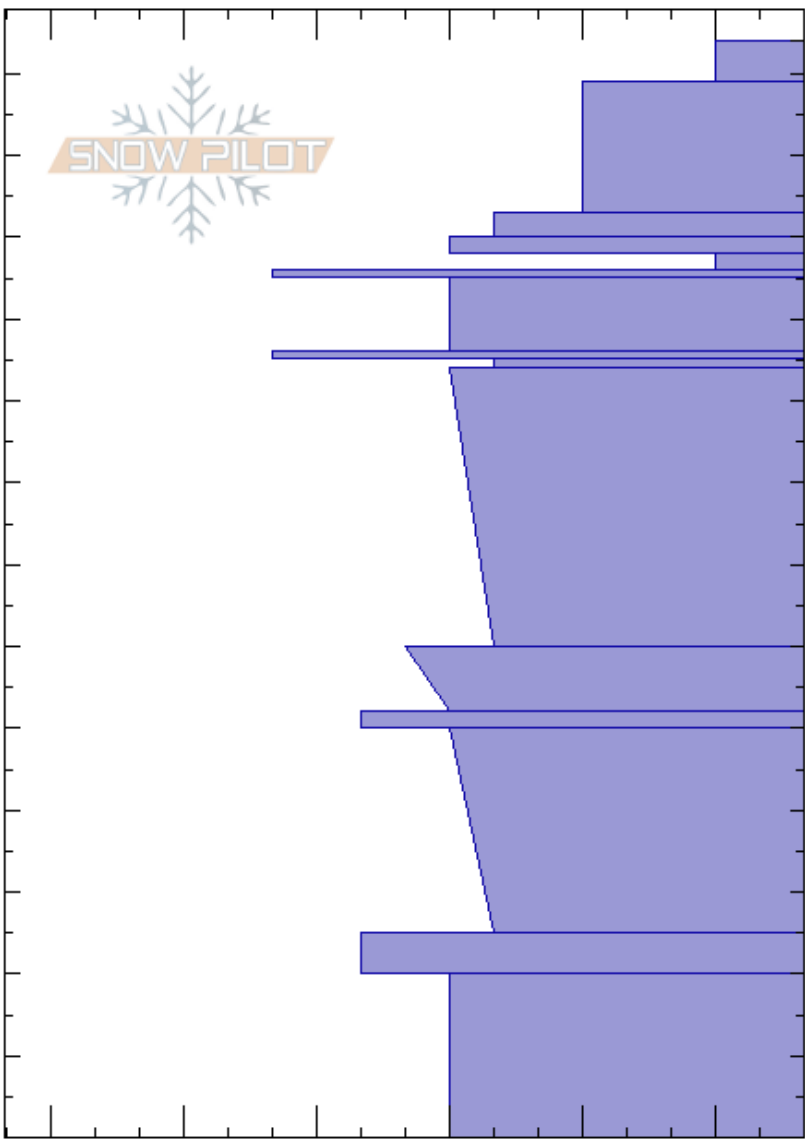

Kumroch_AvPath11D
 Kamchatka
 Russia
Elevation: 820 m
Aspect: E
Specifics:

Aleksey Kvasnikov
 12/02/2024 - 16:15
Co-ord: 55.71555N, 161.27640E
Slope Angle: 32°
Wind Loading:

Stability:
Air Temperature: HS:134
Sky Cover: FEW
Precipitation: NO
Wind: NW Light Breeze
PF:85

Layer Notes:

Height (cm)	Crystal		ρ kg/m ³	Stability tests & Layer comments
	Form	Size		
134	/	2	D	
130	/	0.5-1	D	
120	/	0.5	D	
110	●	0.5	D	
107	▽	3-6	D	← CT14, BRK @107cm
100	■		D	
94.5	☐	0.5-1	D	← CT18, SC @94.5cm ← ECTN22 @94.5cm
90	☐	1-2	D	
70	☐	1-1.5	D	
60	☐	1-2	D	
50	☐	1.5-3	D	
40	☐	2-4	D	
20	☐	1-2	D	
10	^	2-4	D	