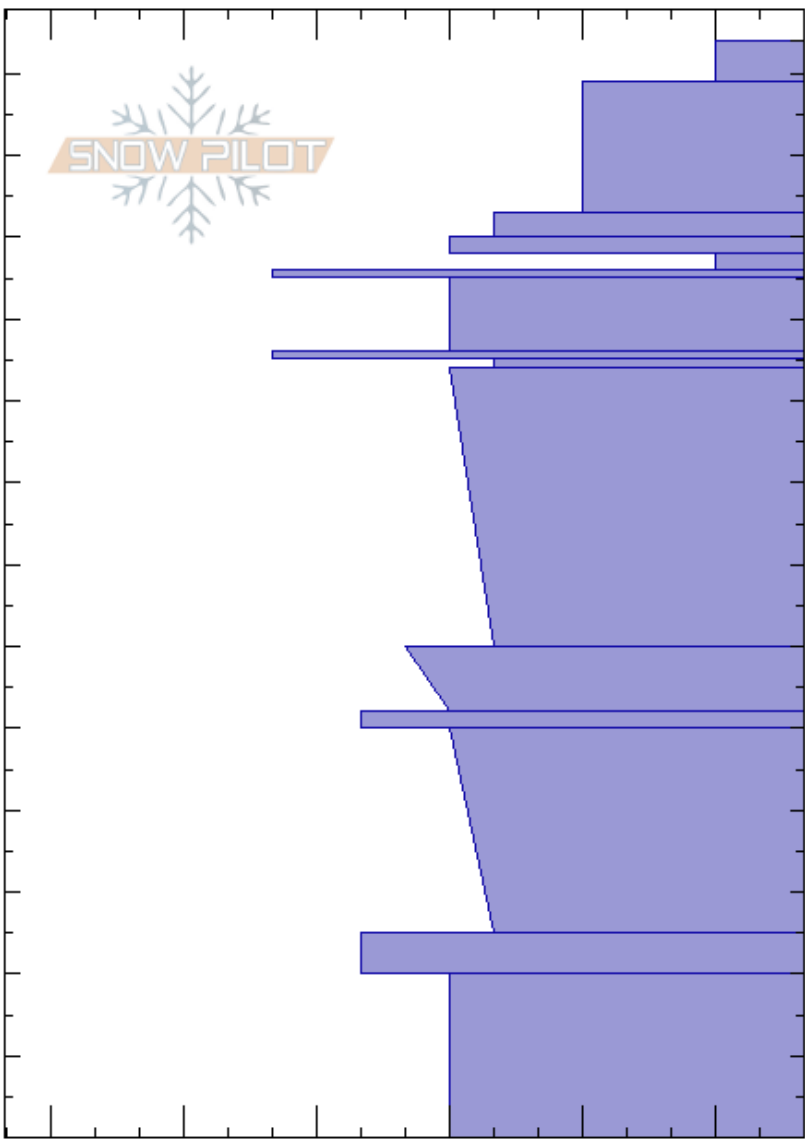

Kumroch_AvPath11D
 Kamchatka
 Russia
Elevation: 820 m
Aspect: E
Specifics:

Aleksey Kvasnikov
 12/02/2024 - 16:15
Co-ord: 55.71555N, 161.27640E
Slope Angle: 32°
Wind Loading:

Stability:
Air Temperature:
Sky Cover: FEW
Precipitation: NO
Wind: NW Light Breeze

HS:134
PF:85
Layer Notes:

Height (cm)	Crystal		ρ kg/m ³	Stability tests & Layer comments
	Form	Size		
134	/	2	D	
130	/	0.5-1	D	
120	/	0.5	D	
110	●	0.5	D	
107	▽	3-6	D	← CT14, BRK @107cm
100	■		D	
94.5	☐	0.5-1	D	← CT18, SC @94.5cm ← ECTN22 @94.5cm
90	☐	1-2	D	
70	☐	1-1.5	D	
60	☐	1-2	D	
50	☐	1.5-3	D	
40	☐	2-4	D	
20	☐	1-2	D	
10	^	2-4	D	