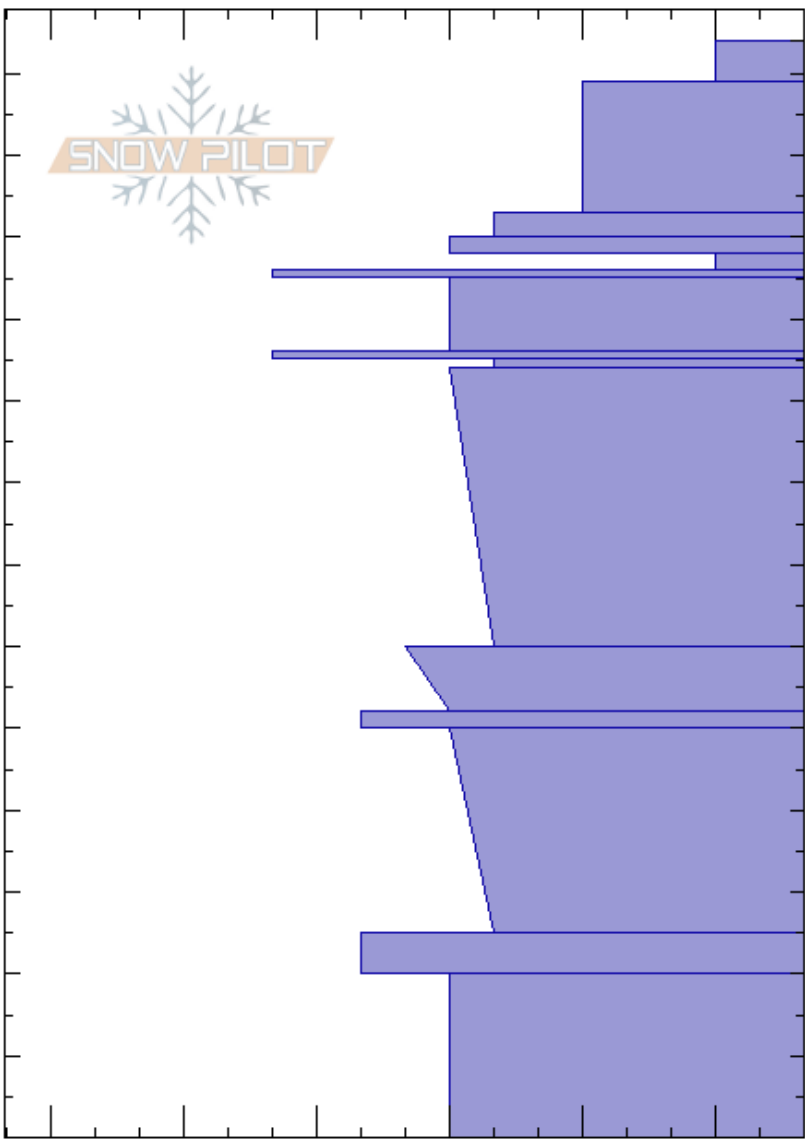

Kumroch_AvPath11D
 Kamchatka
 Russia
Elevation: 820 m
Aspect: E
Specifics:

Aleksey Kvasnikov
 12/02/2024 - 16:15
Co-ord: 55.71555N, 161.27640E
Slope Angle: 32°
Wind Loading:

Stability:
Air Temperature: HS:134
Sky Cover: FEW
Precipitation: NO
Wind: NW Light Breeze

Layer Notes:

Height (cm)	Crystal		ρ kg/m ³	Stability tests & Layer comments
	Form	Size		
134	/	2	D	
130	/	0.5-1	D	
120	/	0.5	D	
110	●	0.5	D	
107	▽	3-6	D	← CT14, BRK @107cm
100	■		D	
94.5	☐	0.5-1	D	← CT18, SC @94.5cm ← ECTN22 @94.5cm
90	☐	1-2	D	
70	☐	1-1.5	D	
60	☐	1-2	D	
50	☐	1.5-3	D	
40	☐	2-4	D	
20	☐	1-2	D	
10	^	2-4	D	