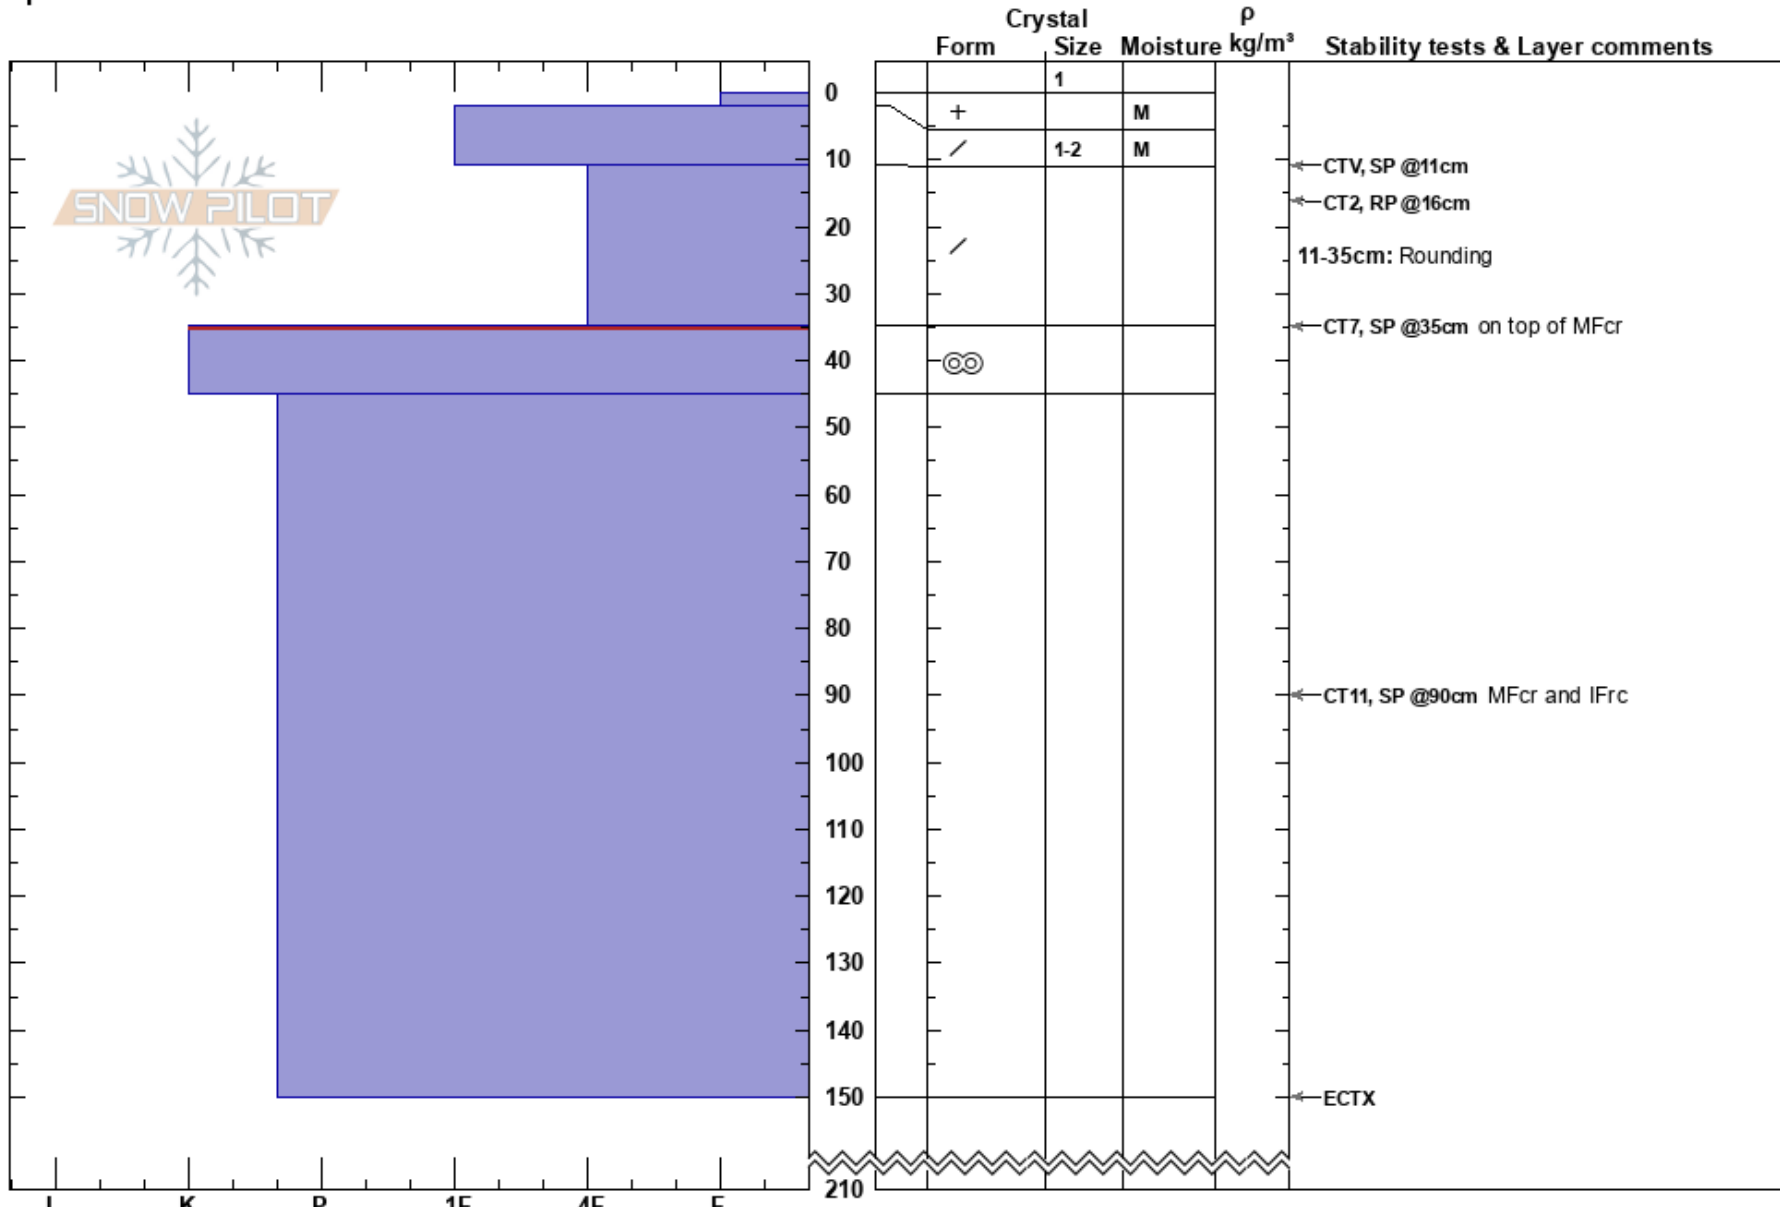

Parker Ridge SE
 Jasper National park
 AB
 Elevation: 2300 m
 Aspect: 113°
 Specifics:

Nicola Winter
 12/02/2024 - 12:00
 Co-ord: 11U 491487W 5781024N
 Slope Angle: 40°
 Wind Loading: previous

Stability: HS:210
 Air Temperature: -1.5°C PF:30
 Sky Cover: FEW PS: 10
 Precipitation: NO
 Wind: W Light Breeze
 Layer Notes:
 11-35cm: Rounding
 35-45cm: Problematic layer

Notes: Looking for recent wind loading. Open wind loaded slope