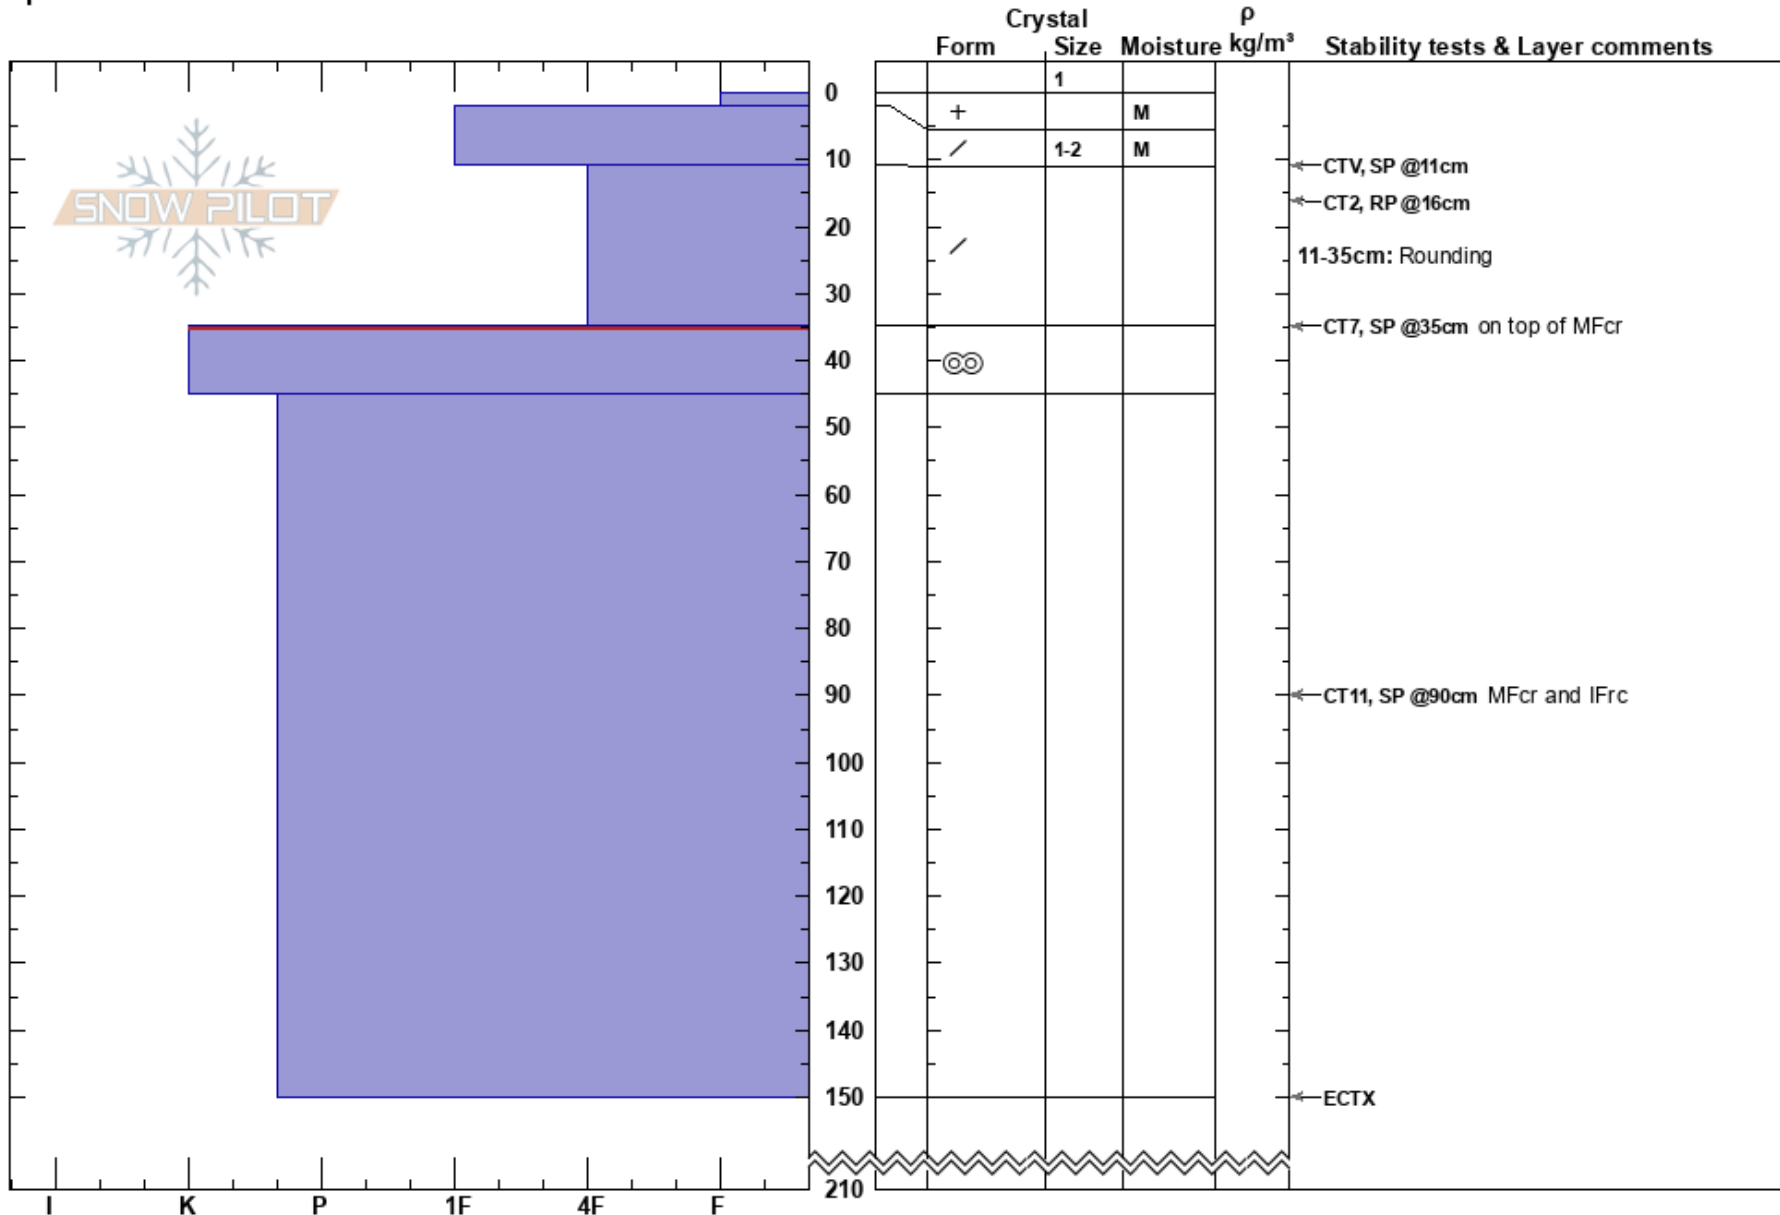

Parker Ridge SE
 Jasper National park
 AB
 Elevation: 2300 m
 Aspect: 113°
 Specifics:

Nicola Winter
 12/02/2024 - 12:00
 Co-ord: 11U 491487W 5781024N
 Slope Angle: 40°
 Wind Loading: previous

Stability: HS:210
 Air Temperature: -1.5°C PF:30
 Sky Cover: FEW PS: 10
 Precipitation: NO
 Wind: W Light Breeze
 Layer Notes:
 11-35cm: Rounding
 35-45cm: Problematic layer

Notes: Looking for recent wind loading. Open wind loaded slope