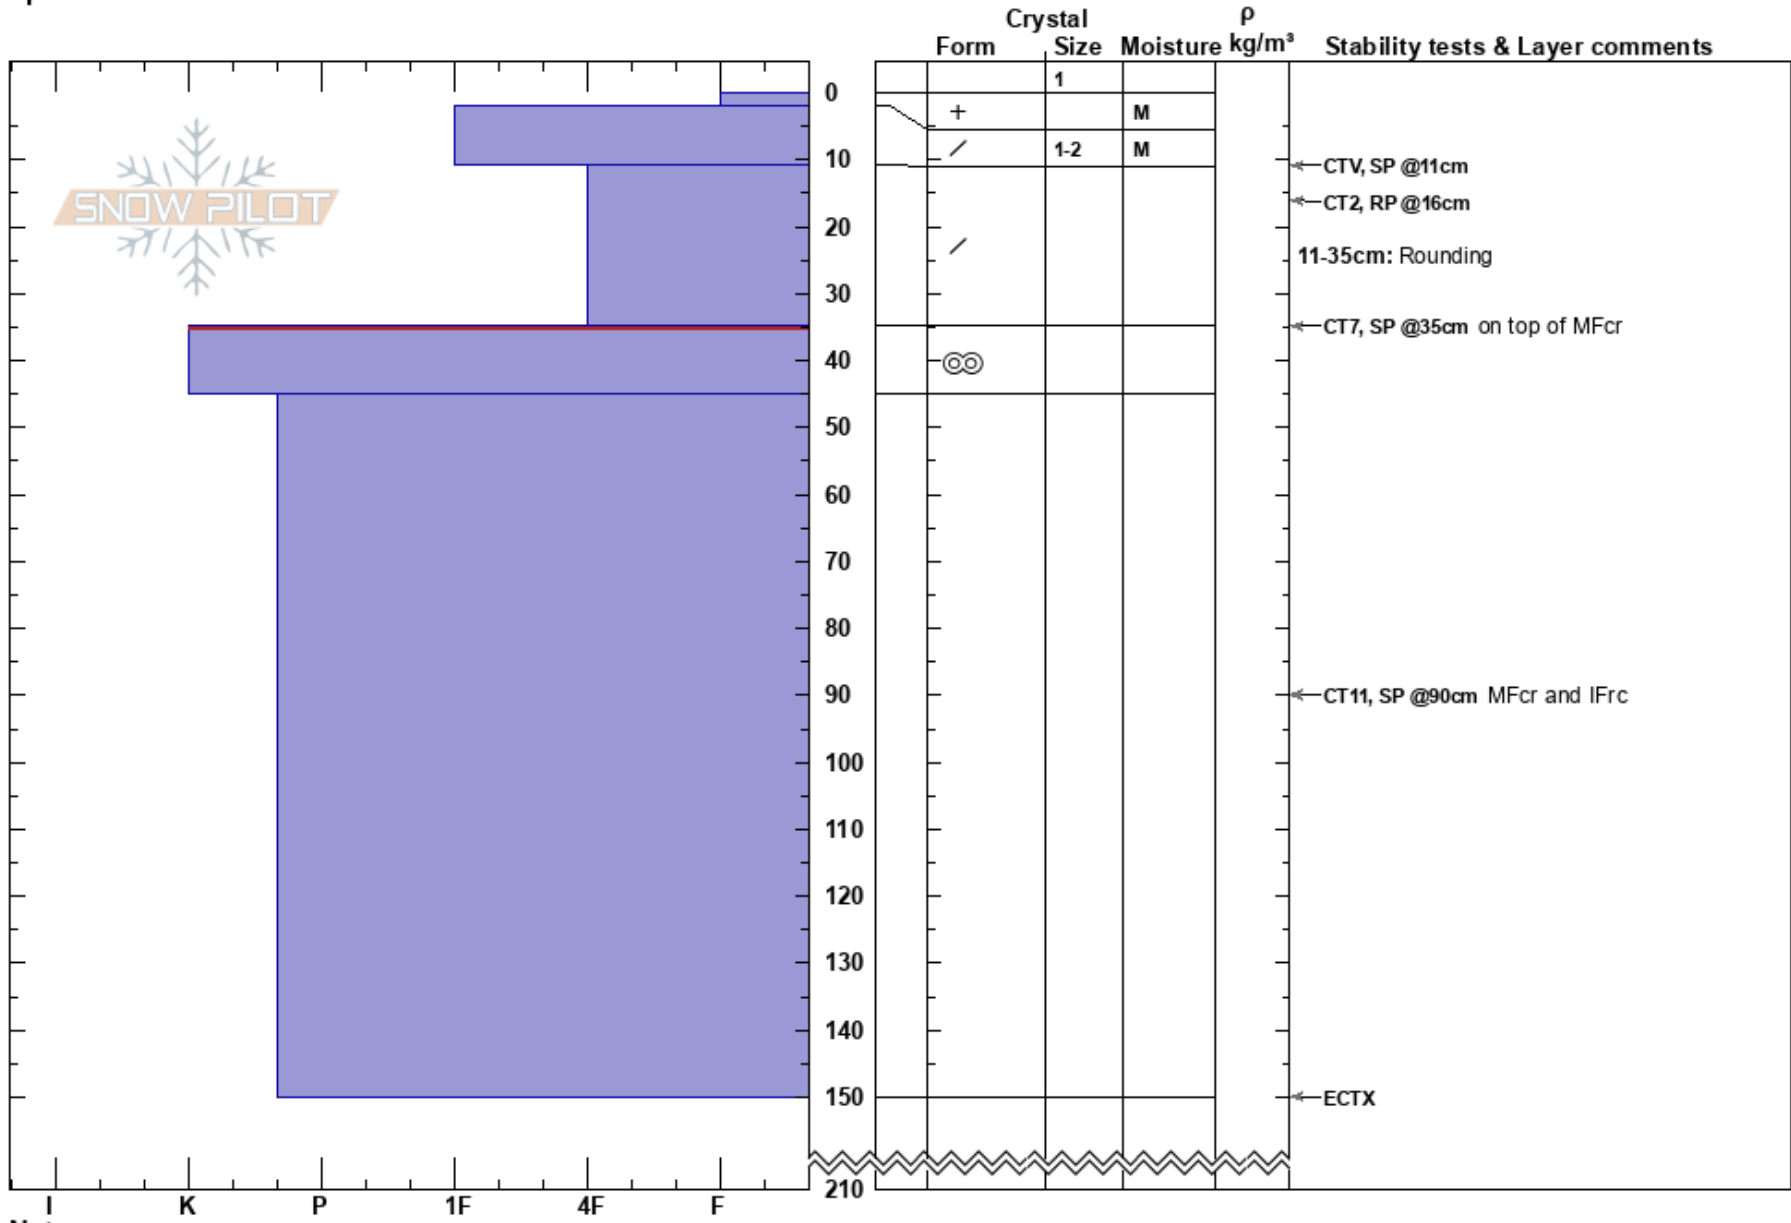

Parker Ridge SE
 Jasper National park
 AB
 Elevation: 2300 m
 Aspect: 113°
 Specifics:

Nicola Winter
 12/02/2024 - 12:00
 Co-ord: 11U 491487W 5781024N
 Slope Angle: 40°
 Wind Loading: previous

Stability:
 Air Temperature: -1.5°C
 Sky Cover: FEW
 Precipitation: NO
 Wind: W Light Breeze

HS:210
 PF:30
 PS: 10
 Layer Notes:
 11-35cm: Rounding
 35-45cm: Problematic layer

Notes: Looking for recent wind loading. Open wind loaded slope