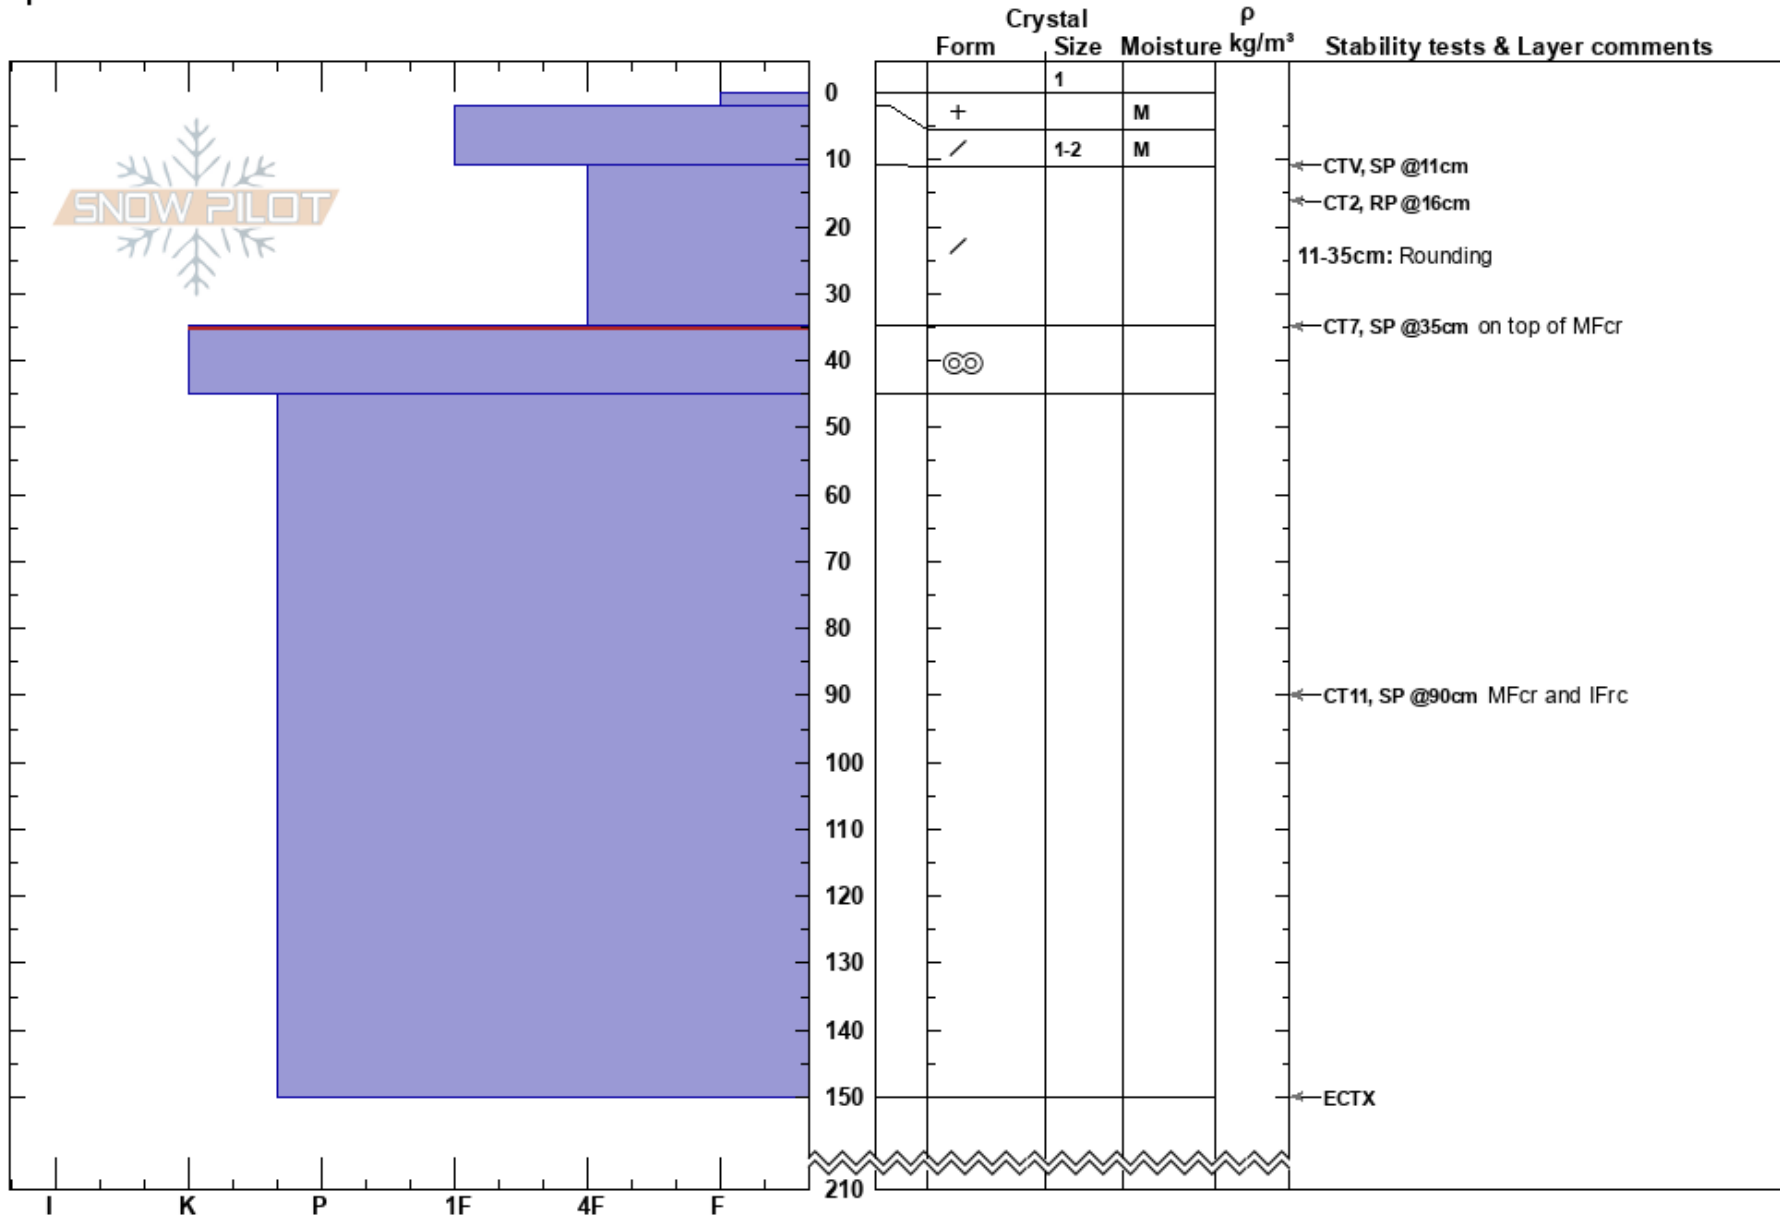

Parker Ridge SE
 Jasper National park
 AB
 Elevation: 2300 m
 Aspect: 113°
 Specifics:

Nicola Winter
 12/02/2024 - 12:00
 Co-ord: 11U 491487W 5781024N
 Slope Angle: 40°
 Wind Loading: previous

Stability:
 Air Temperature: -1.5°C
 Sky Cover: FEW
 Precipitation: NO
 Wind: W Light Breeze

HS:210
 PF:30
 PS: 10
 Layer Notes:
 11-35cm: Rounding
 35-45cm: Problematic layer

Notes: Looking for recent wind loading. Open wind loaded slope