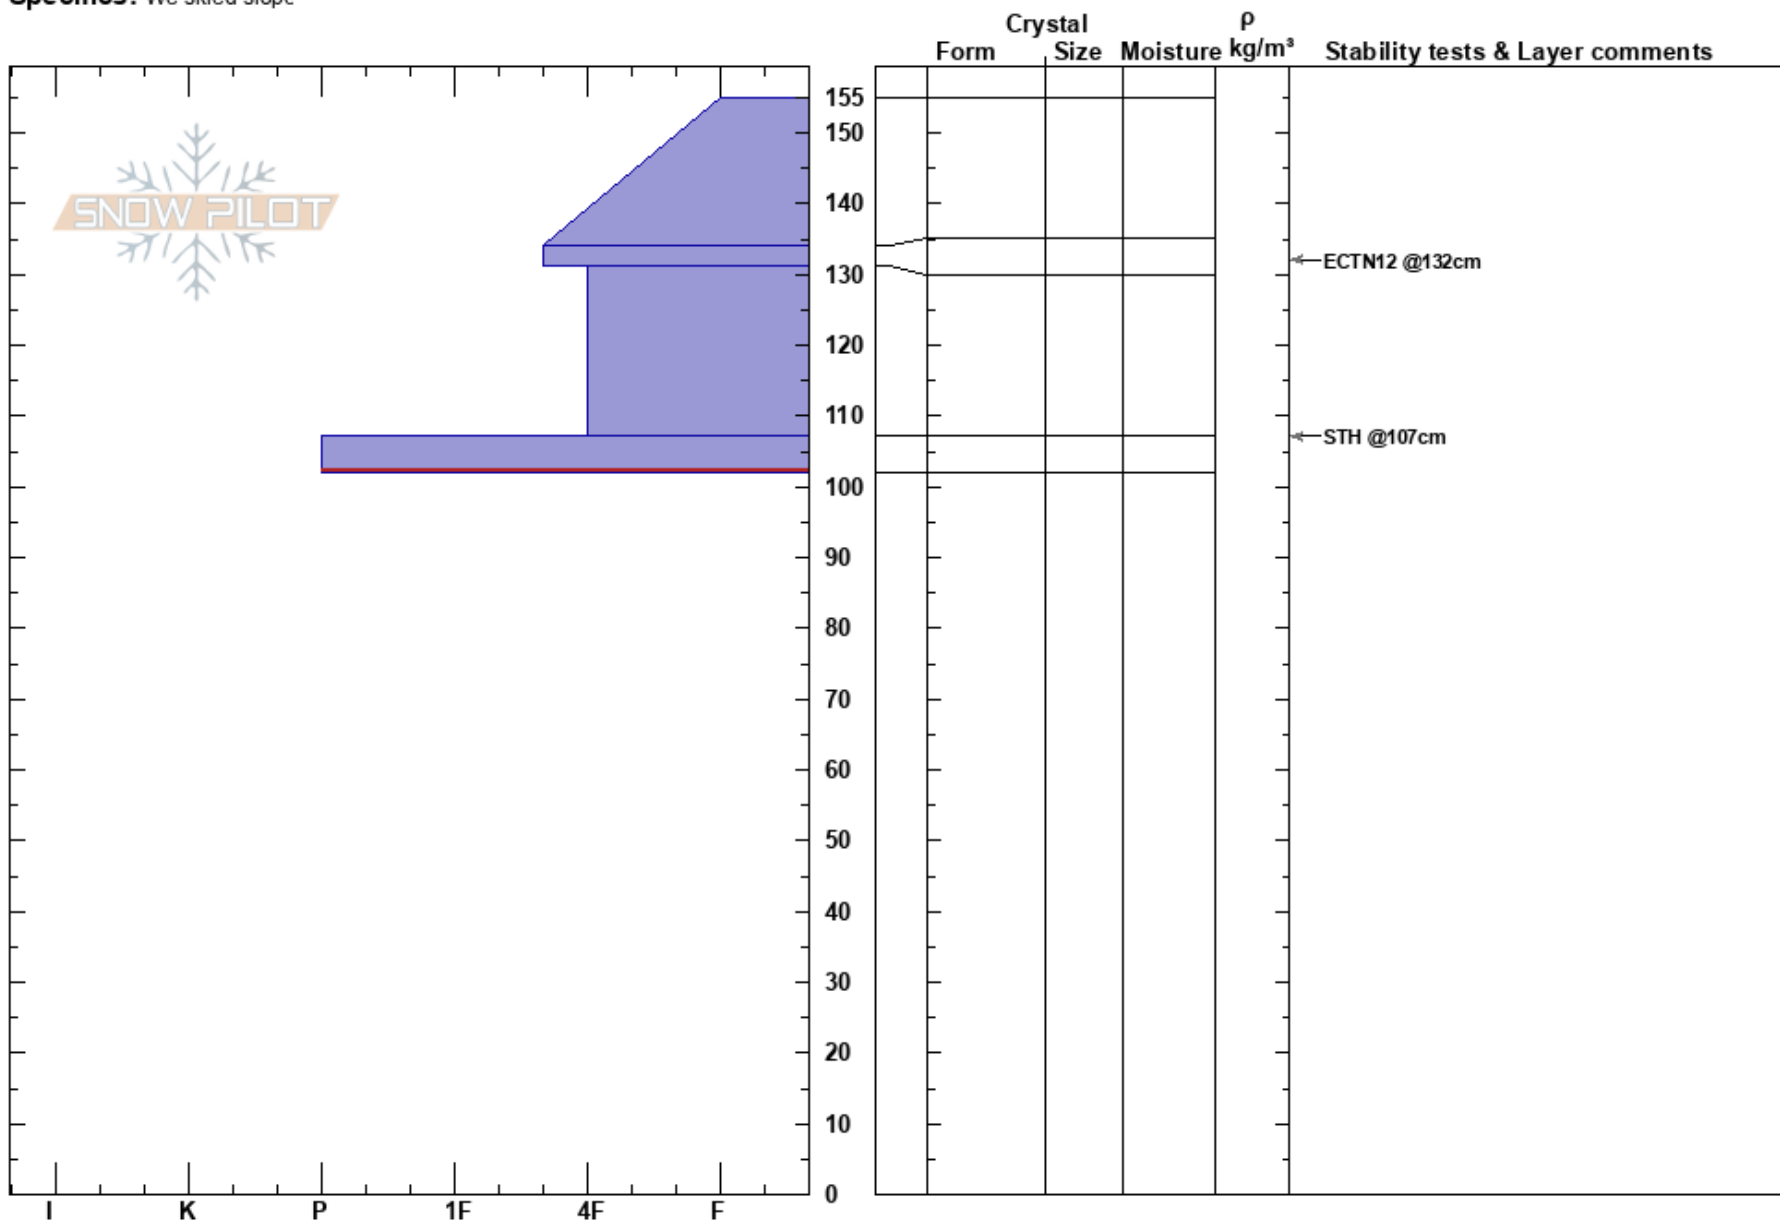

Dry Ridge  
 Teton Range  
 WY  
**Elevation:** 7800 ft  
**Aspect:**  
**Specifics:** We skied slope

Glenn Browning  
 02/11/2024 - 12:00pm  
**Co-ord:** 43.86325N, -110.97160W  
**Slope Angle:** 21°  
**Wind Loading:**

**Stability:** Good  
**Air Temperature:** 20°C  
**Sky Cover:** BKN  
**Precipitation:** NO  
**Wind:** SW Calm

**HS:** 155  
**Layer Notes:**  
 107-102cm: Problematic layer

**Notes:** Checking MF layer 55cm down