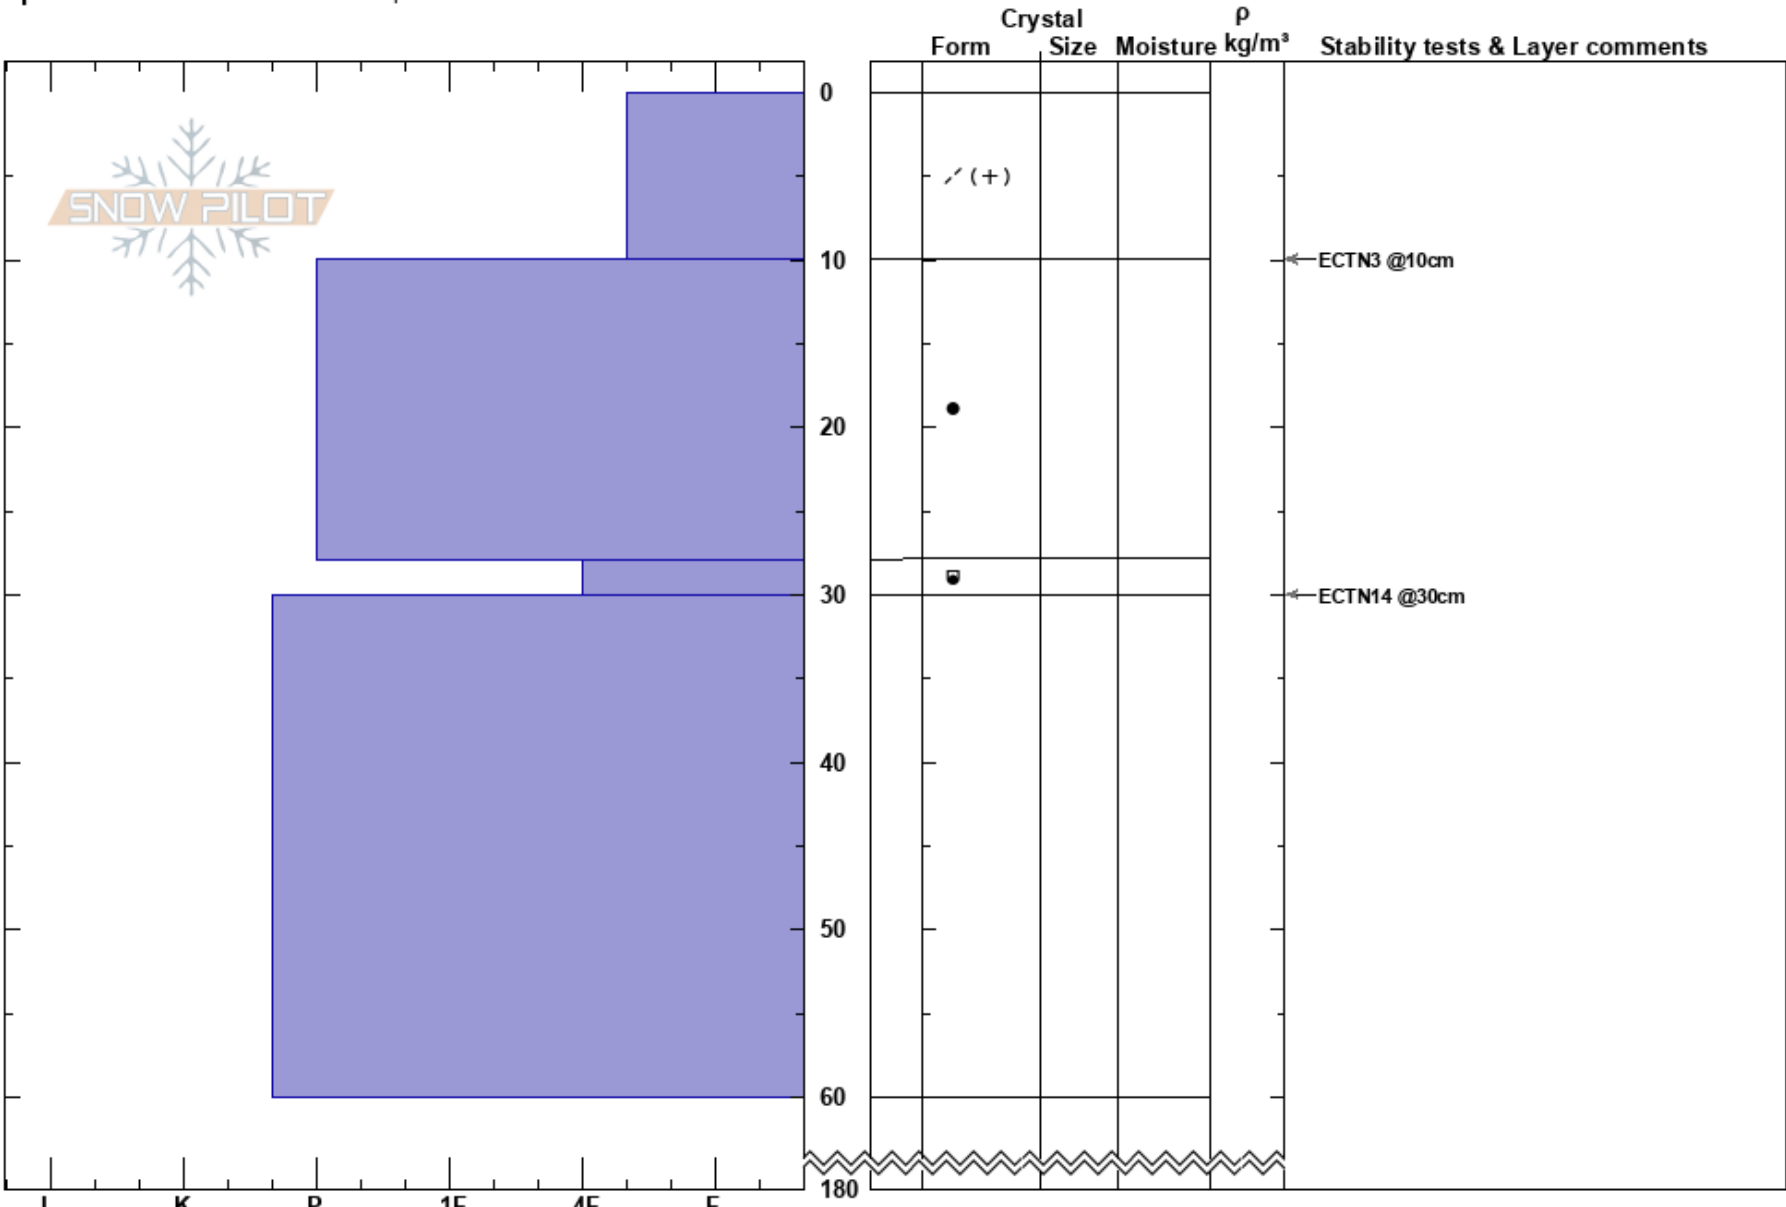

Fågel
Fågelfället
Sweden
Elevation: 870 m
Aspect: NE
Specifics: Snowmobile tracks on slope

Sebastian Wiklund
12/02/2024 - 11:00
Co-ord: 65.30336N, 15.48068E
Slope Angle:
Wind Loading:

Stability:
Air Temperature: -15°C
Sky Cover: BKN
Precipitation: NO
Wind: SE Moderate
HS:180
Layer Notes: