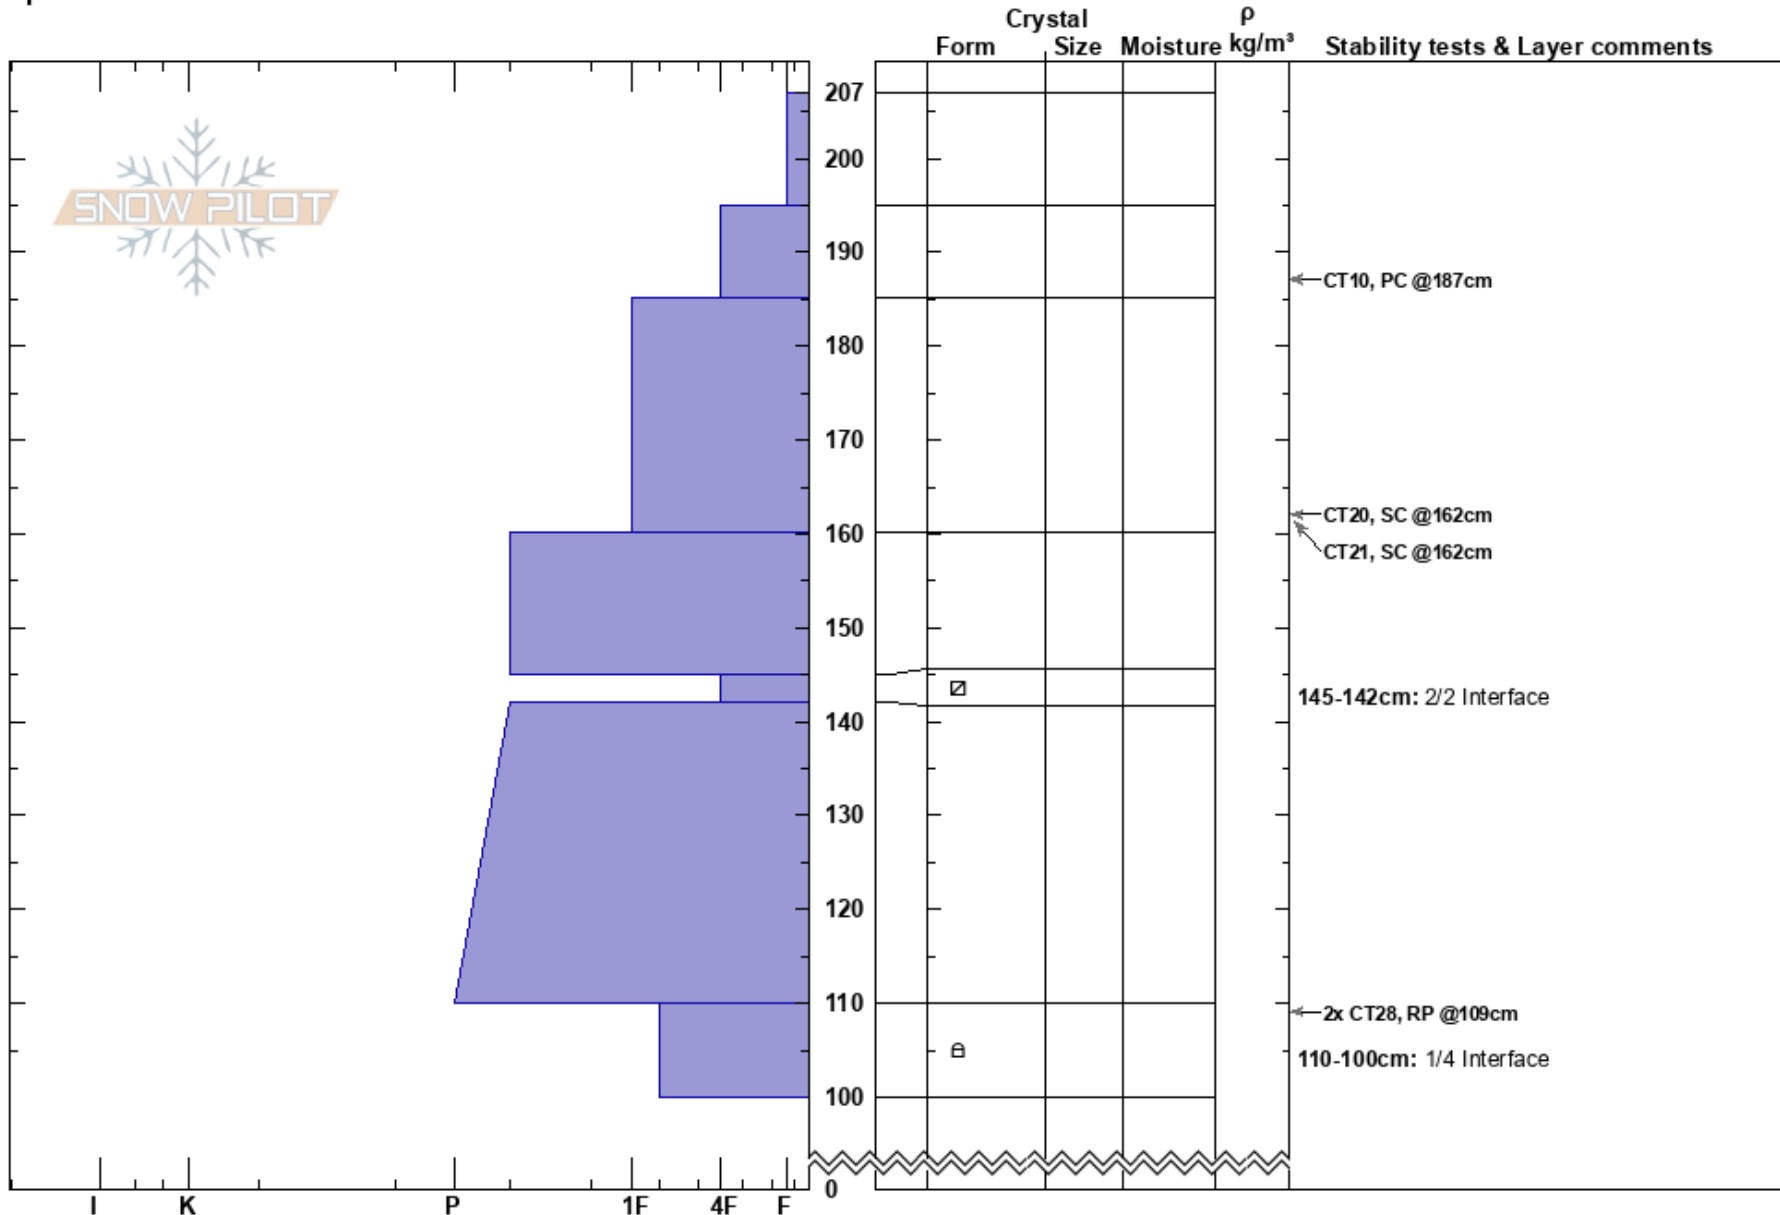

Horse Creek NTL
 San Juan Range
 CO
Elevation: 11500 ft
Aspect: 300°
Specifics:

Chris Bilbrey
 02/11/2024 - 1:30pm
Co-ord: 37.69649N, -108.06848W
Slope Angle:
Wind Loading: no

Stability: **HS:207**
Air Temperature: -6°C
Sky Cover: CLR
Precipitation: NO
Wind: NW Light Breeze

Layer Notes:
 145-142cm: 2/2 Interface
 145-142cm: Problematic layer
 110-100cm: 1/4 Interface

Notes: