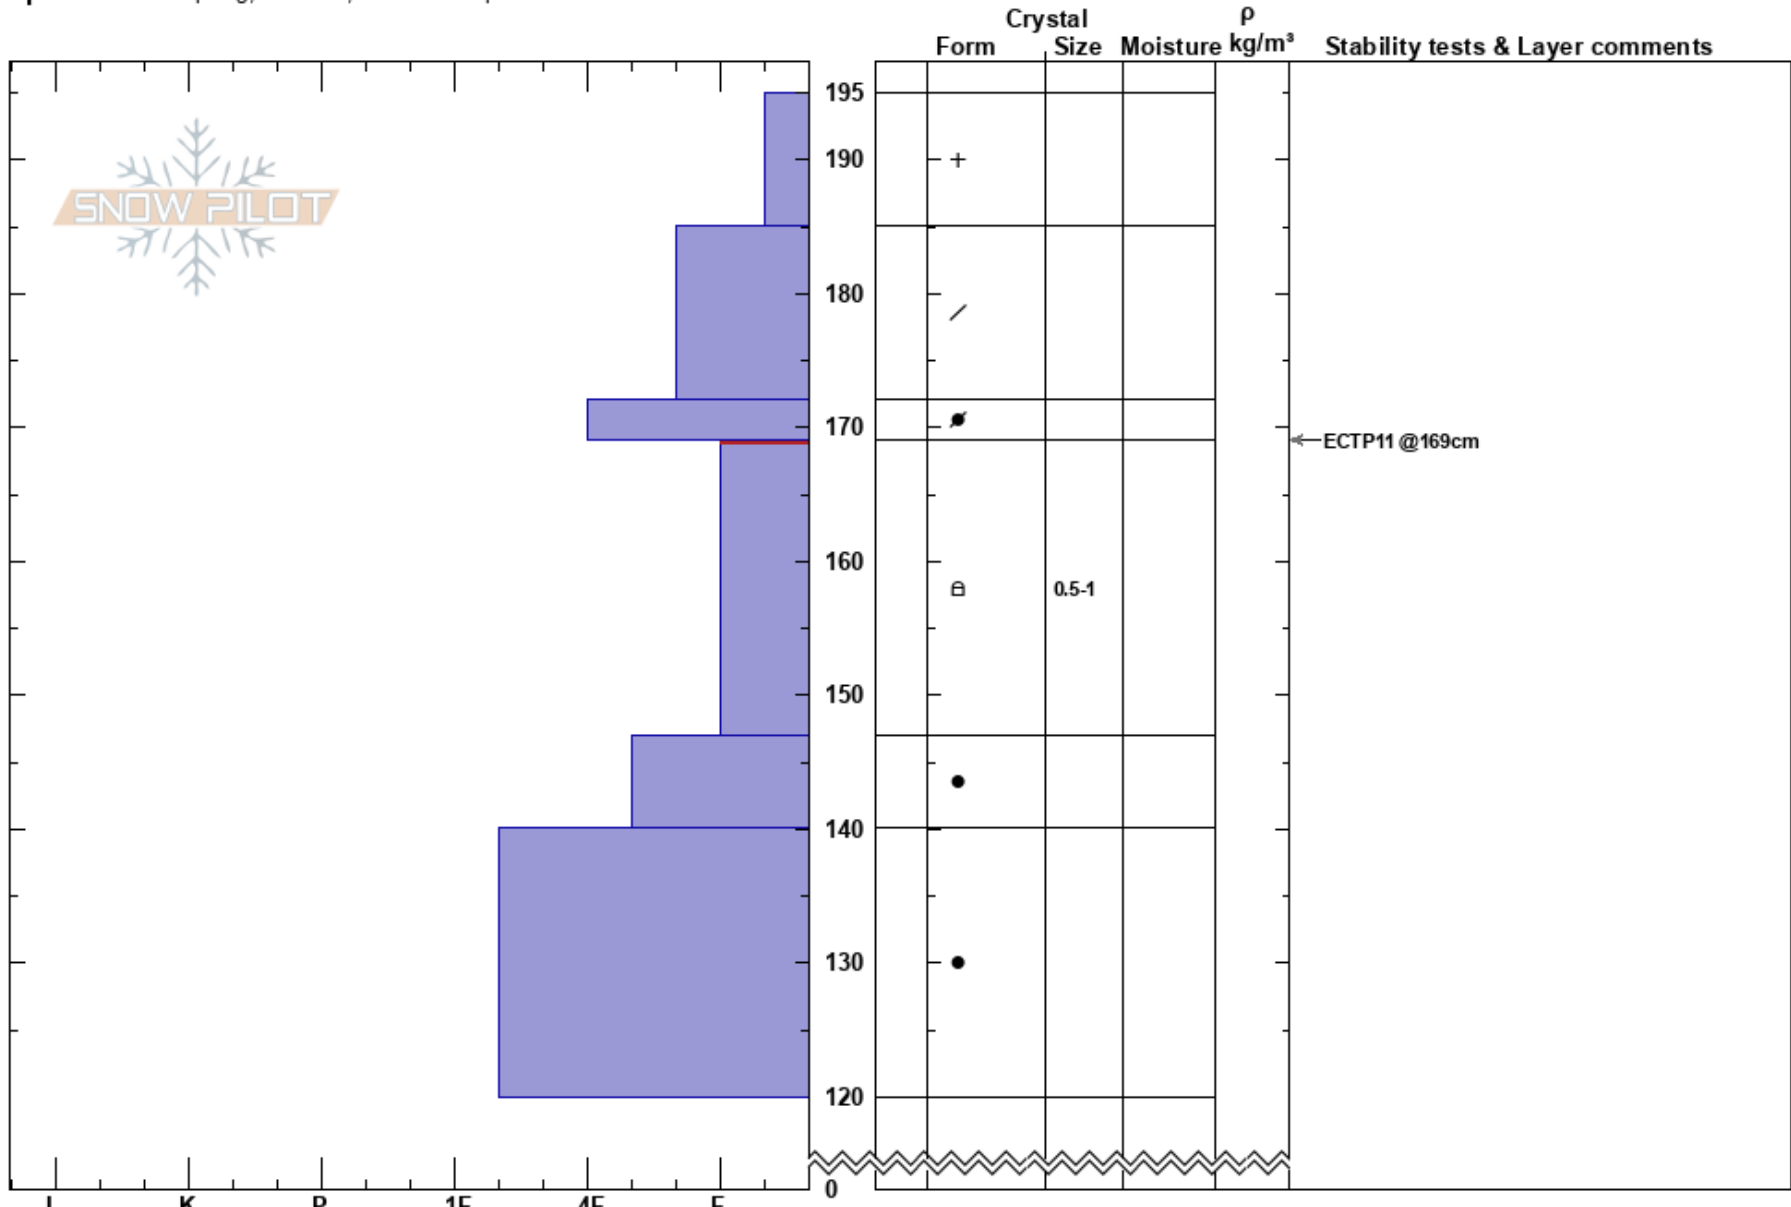

Cornbiscuit 2
 Kenai Mountains
 AK
 Elevation: 1600 ft
 Aspect: 288°

Andrew Schauer
 02/11/2024 - 1:20pm
 Co-ord: 60.75000N, -149.23111W
 Slope Angle: 19°
 Wind Loading: no

Stability: Poor
 Air Temperature: HS:195
 Sky Cover: OVC
 Precipitation: NO
 Wind: E Light Breeze
 PF:65 169-147cm:Problematic layer
 PS:20

Specifics: Collapsing, localized; We skied slope

Notes: