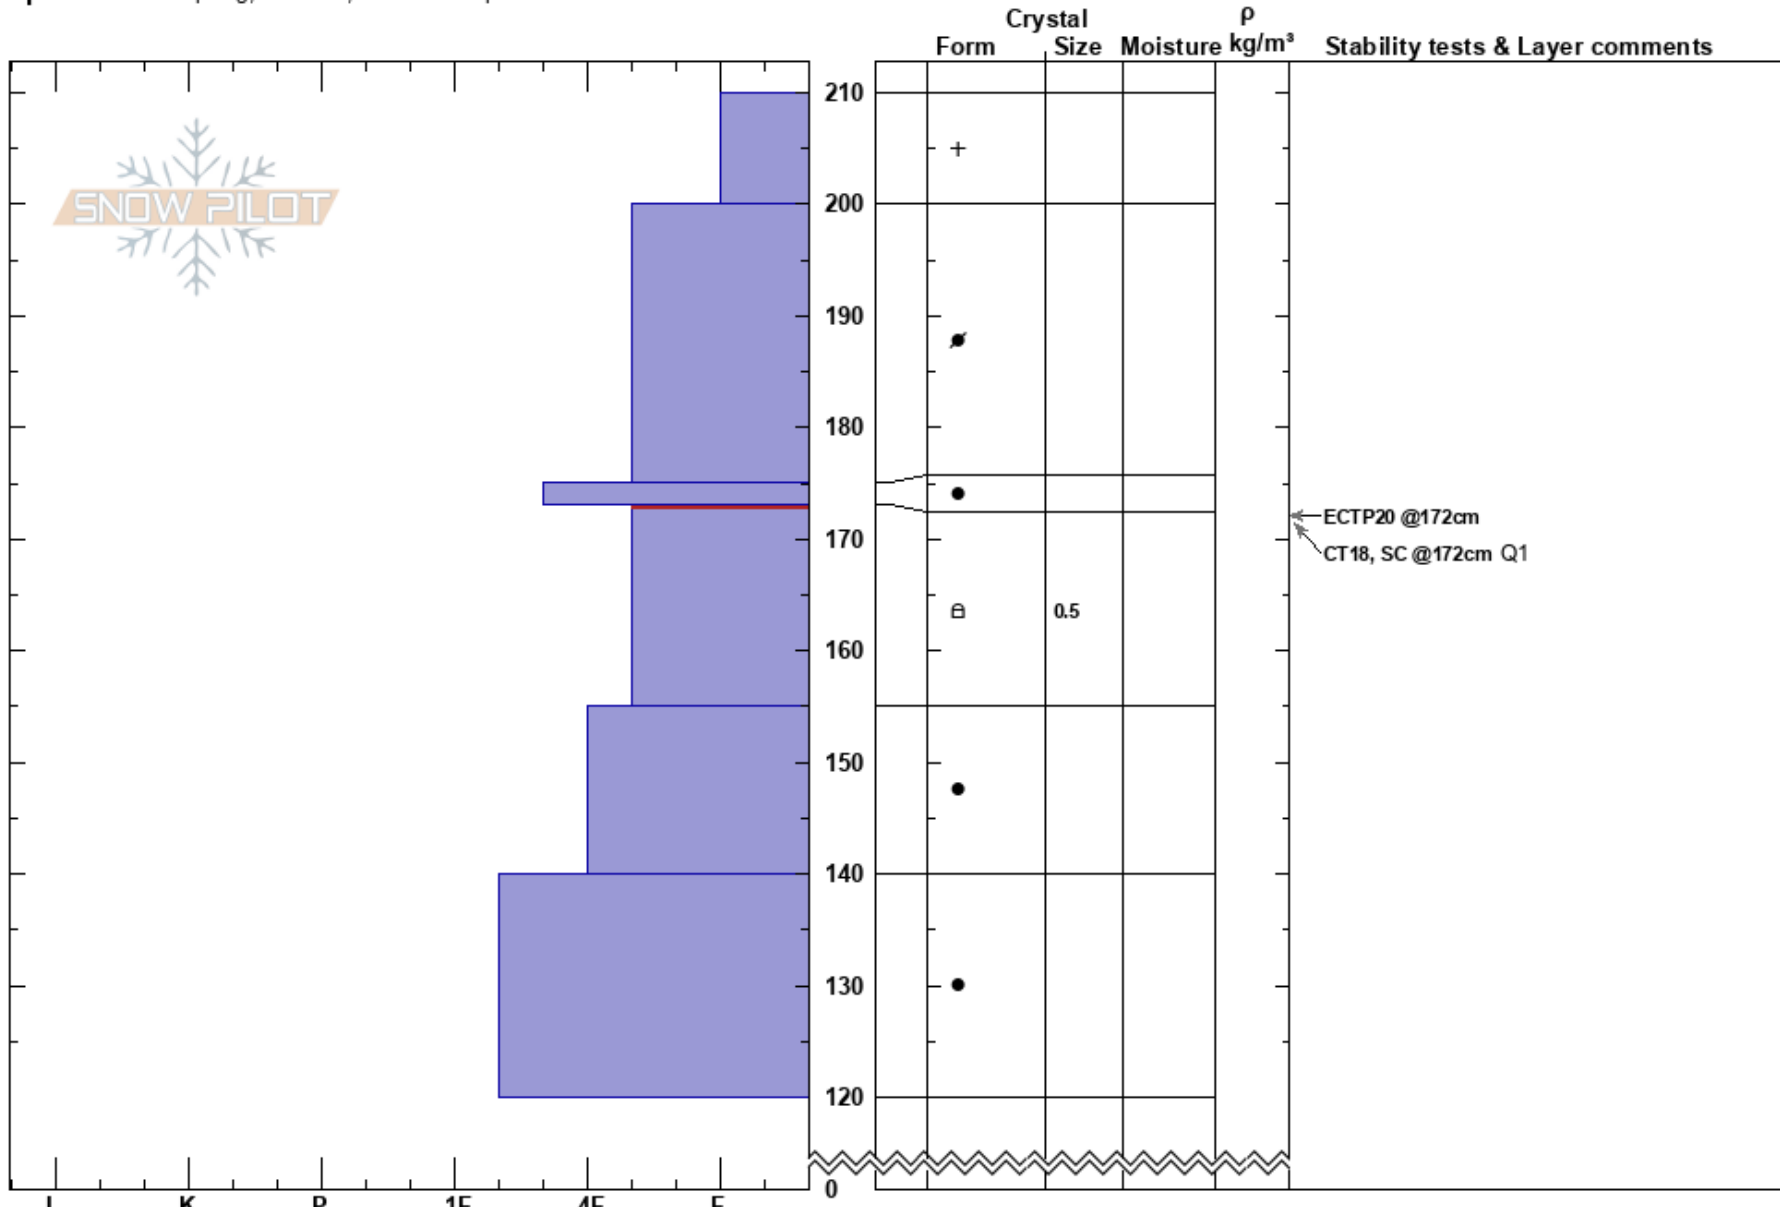

Cornbiscuit 1
 Kenai Mountains
 AK
 Elevation: 1880 ft
 Aspect: 334°
 Specifics: Collapsing, localized; We skied slope

Andrew Schauer
 02/11/2024 - 11:45am
 Co-ord: 60.75306N, -149.22083W
 Slope Angle: 28°
 Wind Loading: no

Stability: Poor
 Air Temperature: HS:210
 Sky Cover: BKN
 Precipitation: NO
 Wind: NE Light Breeze
 PF:65 173-155cm:Problematic layer
 PS: 15

Notes: