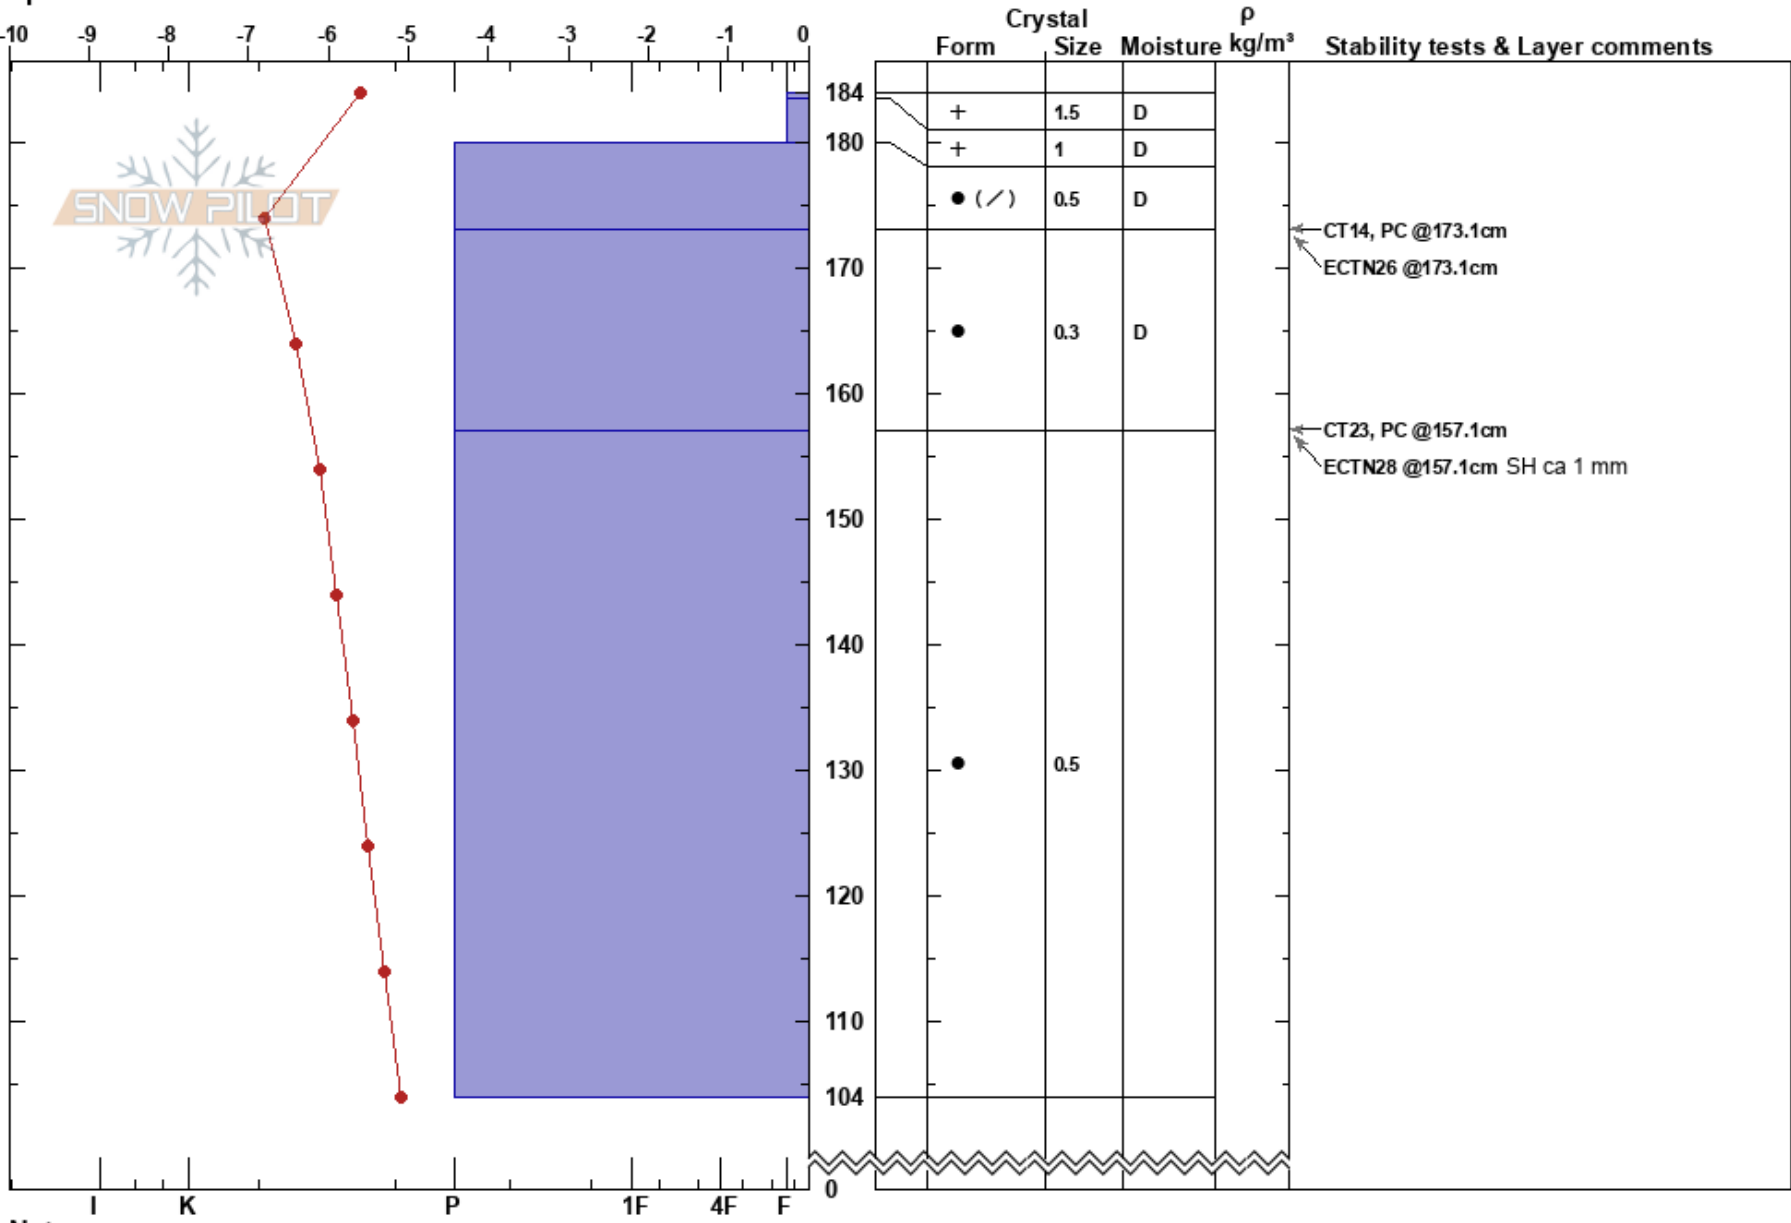

Välliste norr
 Sverige
 Sweden
 Elevation: 820 m
 Aspect: E
 Specifics:

Johan Arnemo
 30/01/2018 - 08:35
 Co-ord: 33V 407708E 7017558N
 Slope Angle: 20°
 Wind Loading: no

Stability:
 Air Temperature: -4.9°C PF:10
 Sky Cover: BKN
 Precipitation: S-1
 Wind: W Light Breeze
 Layer Notes: