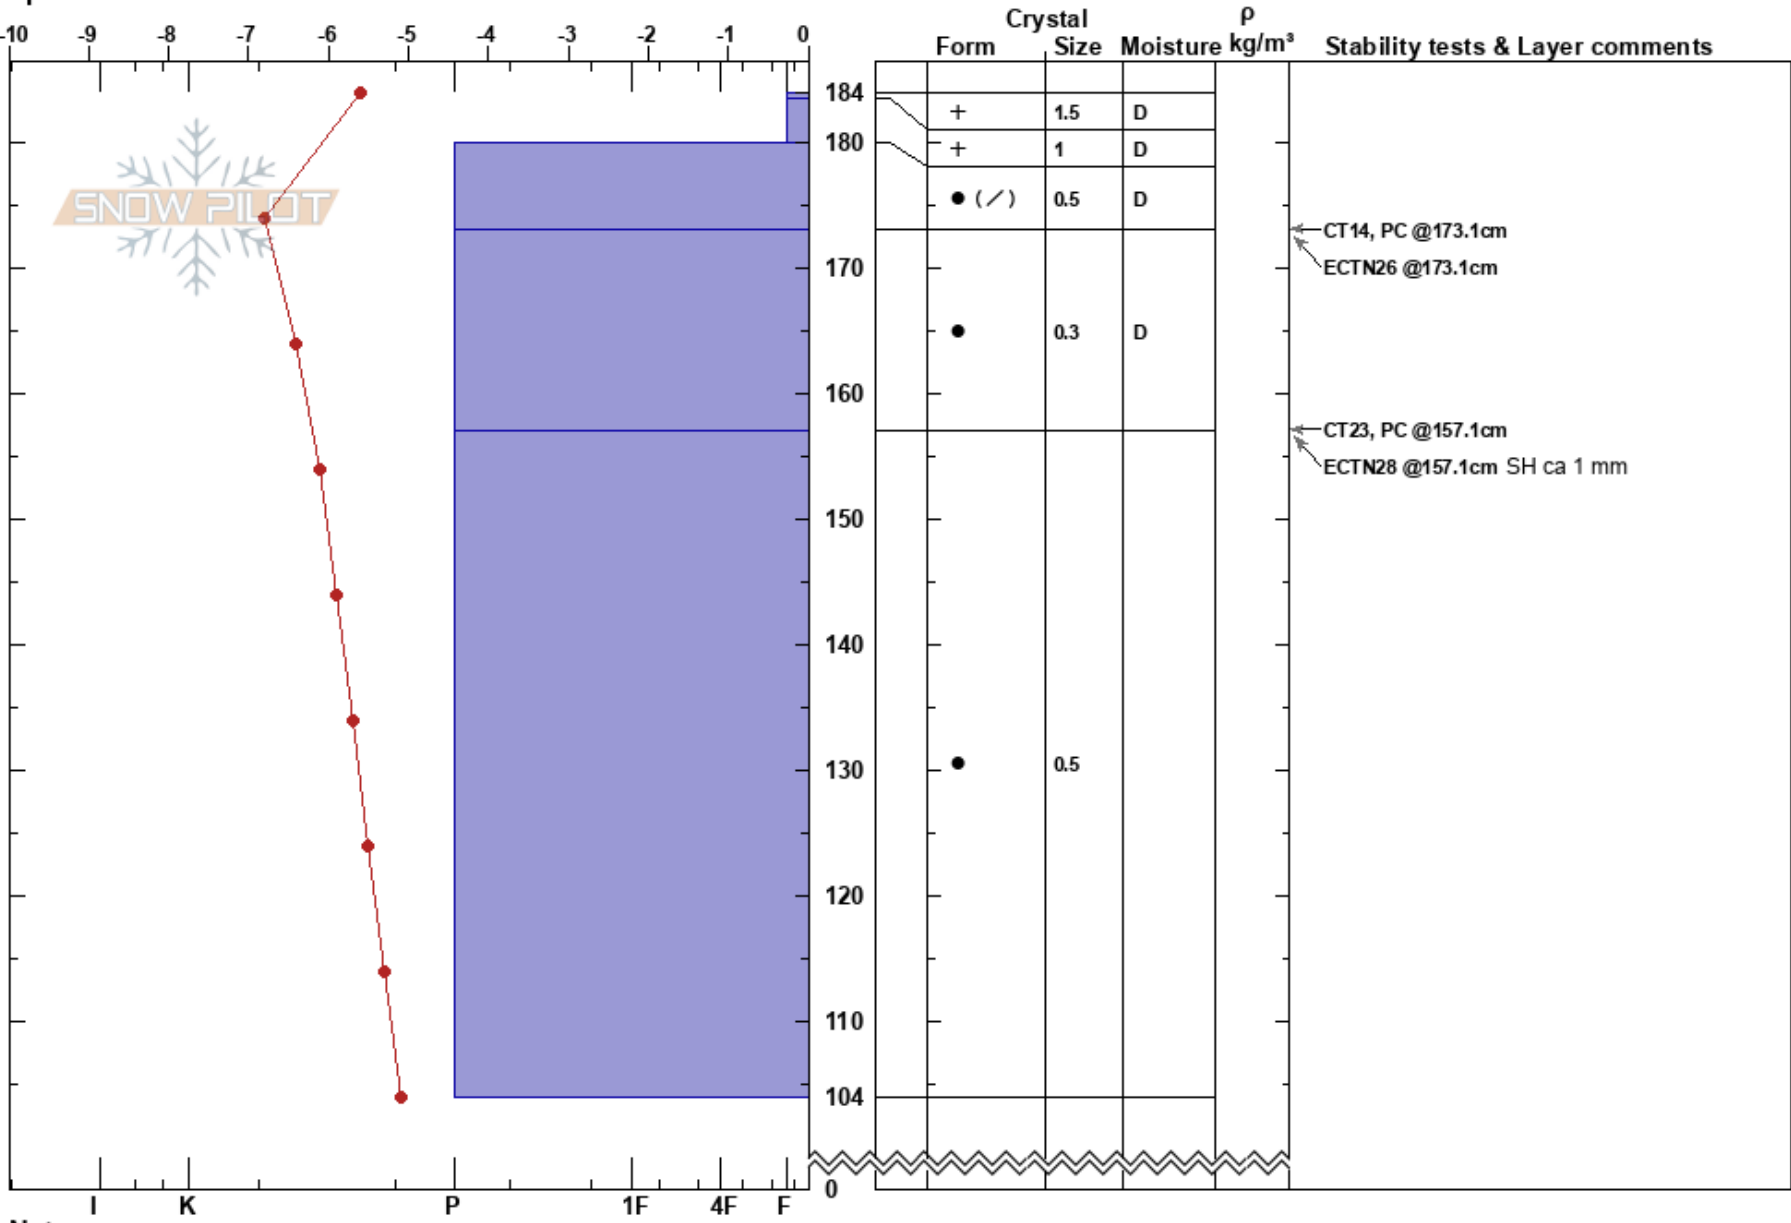

Välliste norr
 Sverige
 Sweden
 Elevation: 820 m
 Aspect: E
 Specifics:

Johan Arnemo
 30/01/2018 - 08:35
 Co-ord: 33V 407708E 7017558N
 Slope Angle: 20°
 Wind Loading: no

Stability:
 Air Temperature: -4.9°C PF:10
 Sky Cover: BKN
 Precipitation: S-1
 Wind: W Light Breeze

Layer Notes:

Notes: