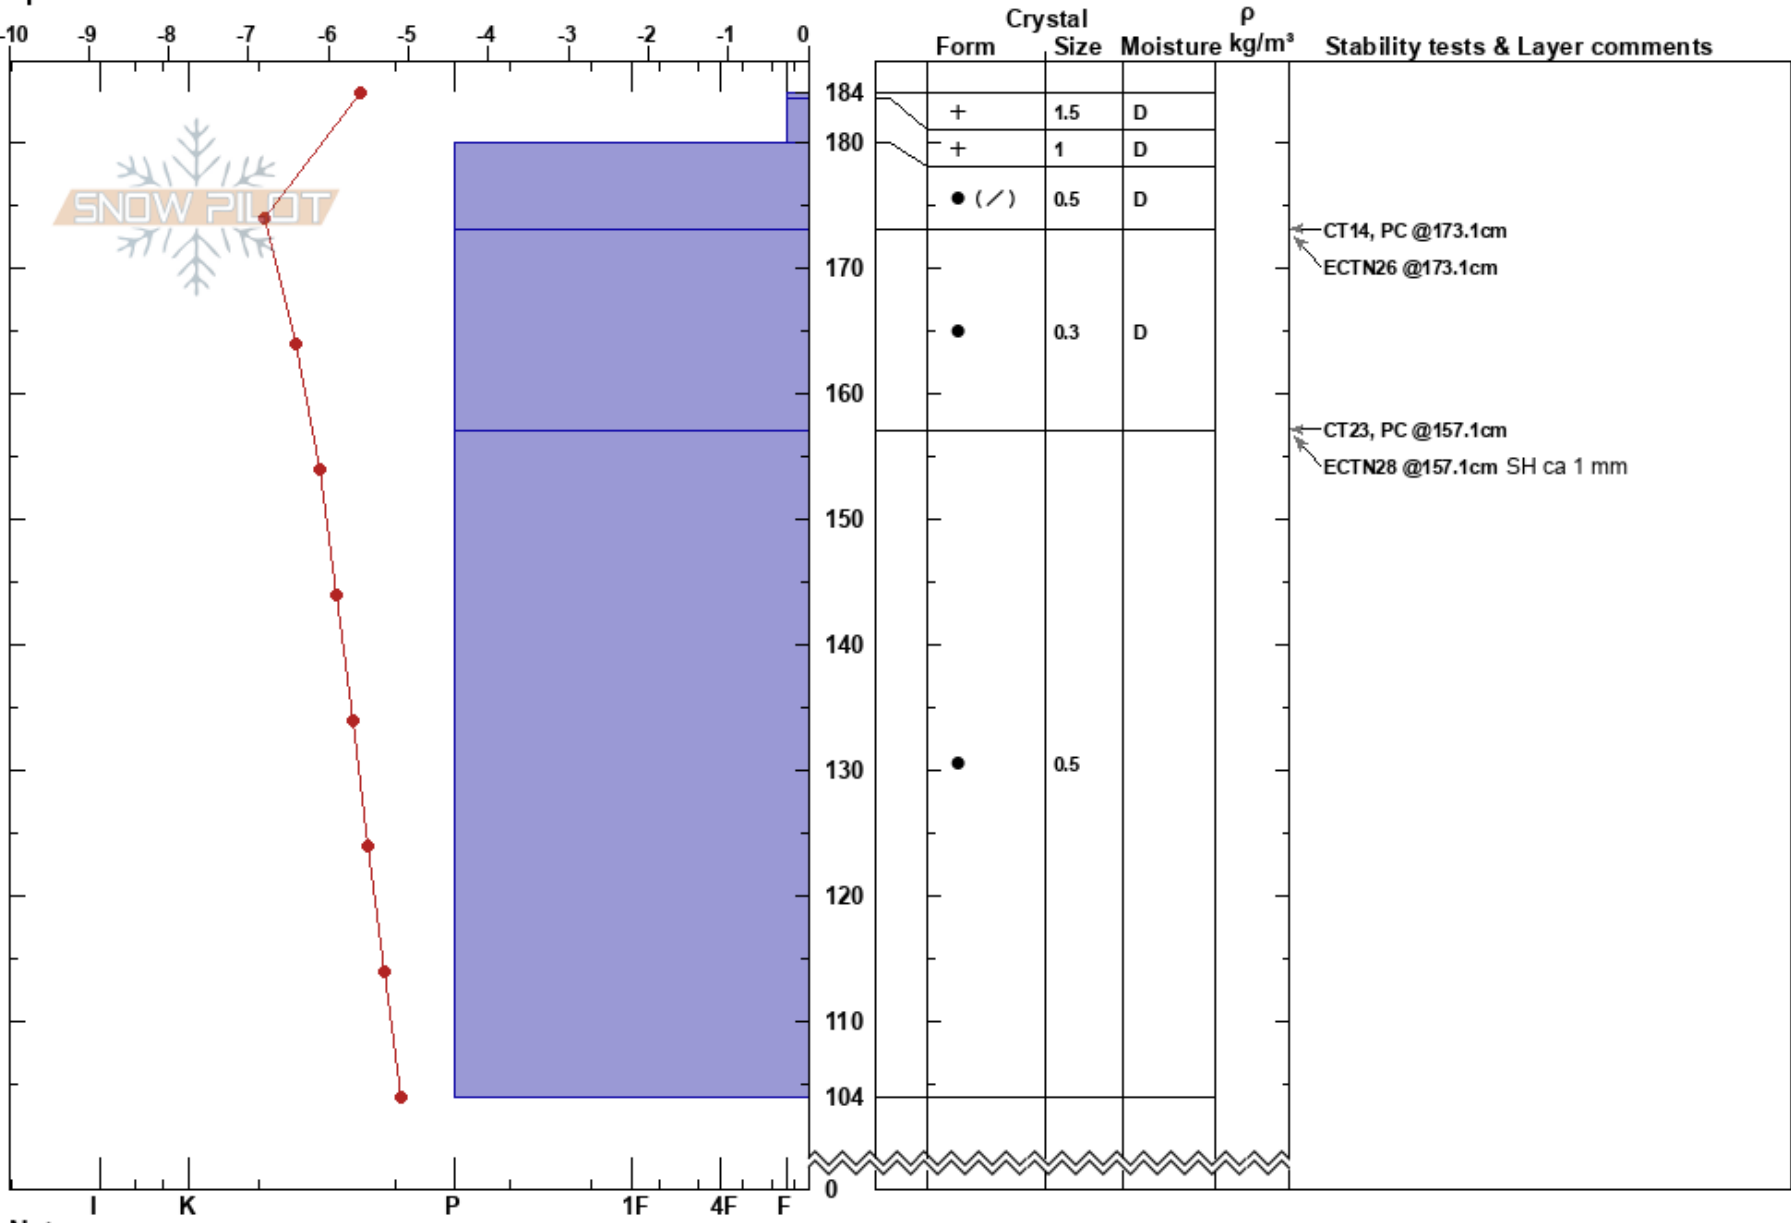

Välliste norr  
 Sverige  
 Sweden  
 Elevation: 820 m  
 Aspect: E  
 Specifics:

Johan Arnemo  
 30/01/2018 - 08:35  
 Co-ord: 33V 407708E 7017558N  
 Slope Angle: 20°  
 Wind Loading: no

Stability:  
 Air Temperature: -4.9°C PF:10  
 Sky Cover: BKN  
 Precipitation: S-1  
 Wind: W Light Breeze

Layer Notes:

Notes: