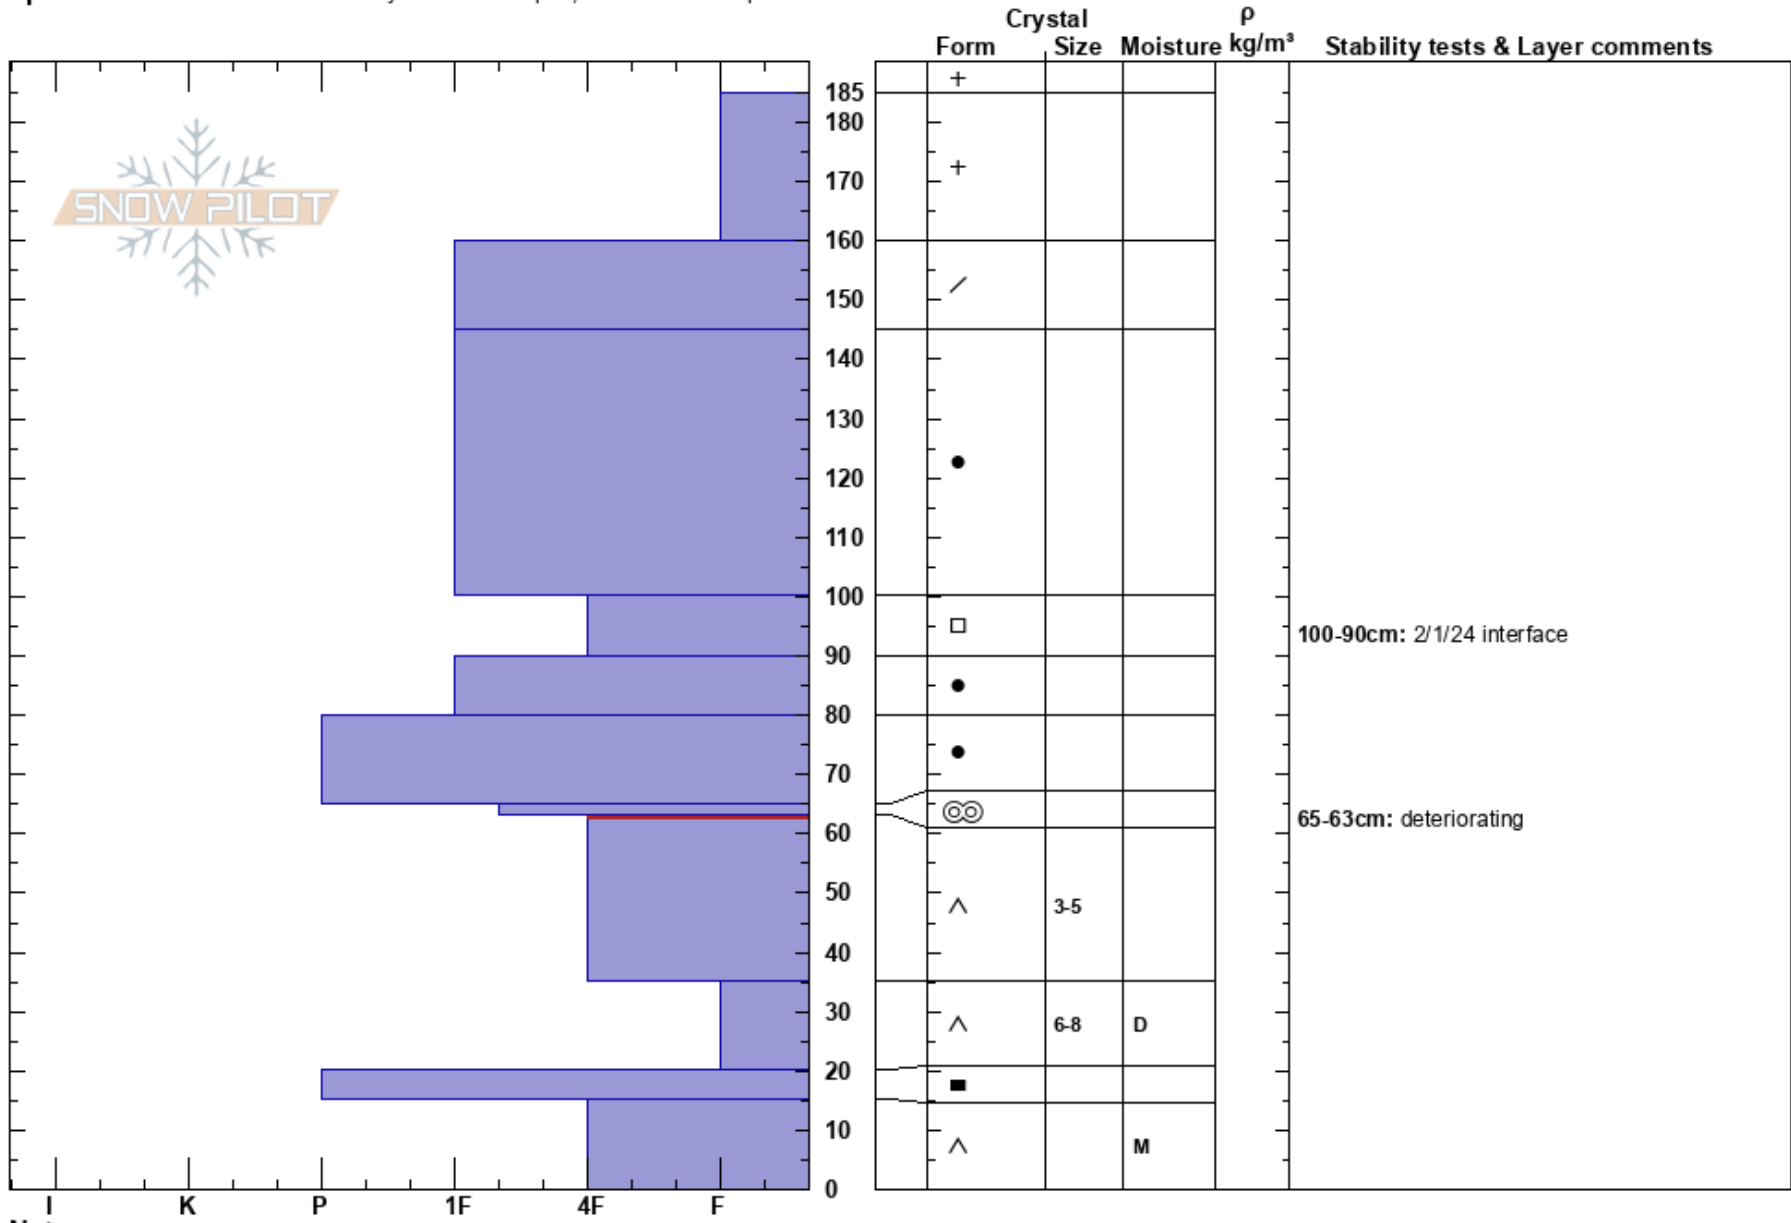

Gobblers Avi W 9740'
 Central Wasatch
 UT
 Elevation: 9740 ft
 Aspect: W
 Specifics: Recent avalanche activity on similar slopes; Ski tracks on slope

Dave Kelly
 02/11/2024 - 10:52am
 Co-ord: 40.66688N, -111.68954W
 Slope Angle: 34°
 Wind Loading:

Stability: Poor
 Air Temperature:
 Sky Cover: CLR
 Precipitation: NO
 Wind: NE Moderate

HS:185
 Layer Notes:
 100-90cm: 2/1/24 interface
 65-63cm: deteriorating
 63-35cm: Problematic layer

Notes: This snowpit was dug adjacent to an avalanche reported to the UAC on Saturday February 10, 2024. We dug to the skiers right side of the flank.