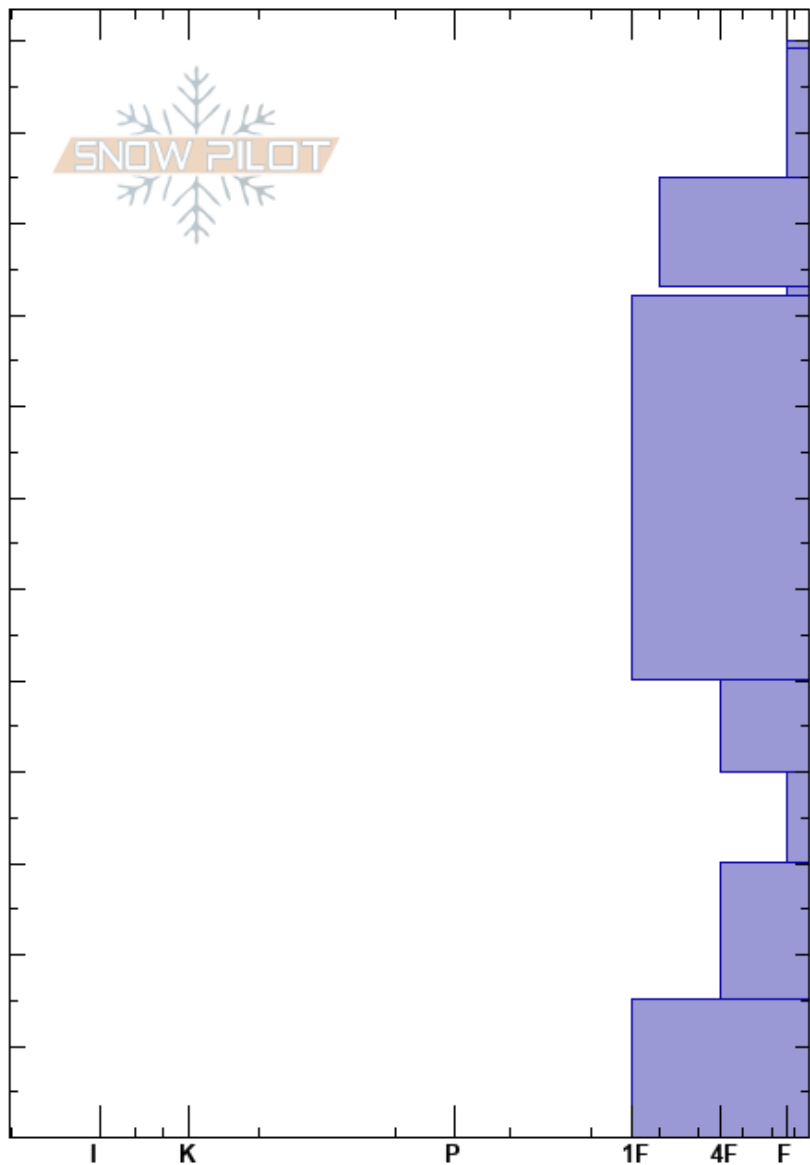

Gore BTL  
 Gore Range  
 CO  
 Elevation: 9800 ft  
 Aspect: 45°  
 Specifics:

Jason Konigsberg  
 01/30/2018 - 12:00pm  
 Co-ord: 39.62505N, -106.23819W  
 Slope Angle:  
 Wind Loading:

Stability:  
 Air Temperature:  
 Sky Cover:  
 Precipitation:  
 Wind:

HS:120

Layer Notes:

Height (ft)	Crystal		Moisture	$\rho$ kg/m <sup>3</sup>	Stability tests & Layer comments
	Form	Size			
120	∇				
110	/				
100	□				
95	∇ (□)				← ECTP11 @93cm
70	⊖				
50	^				
40	^				
35	^				← ECTP21 @31cm
20	^				
10	^				