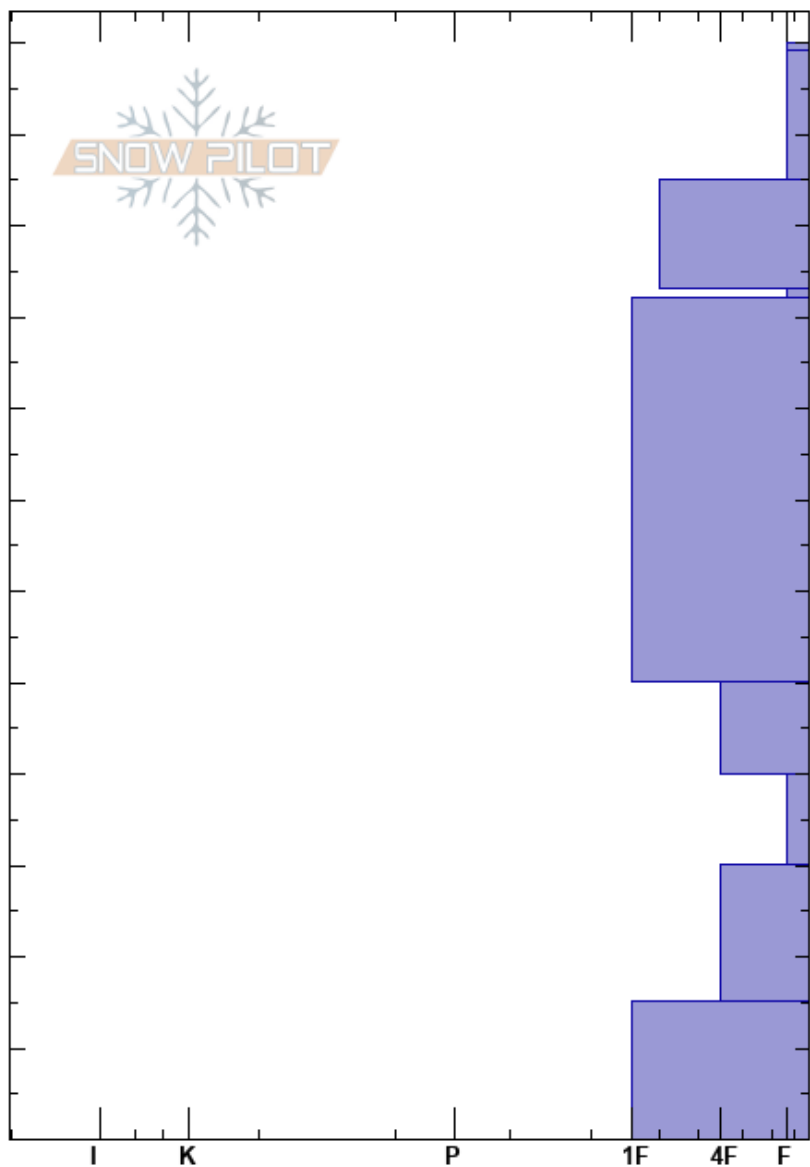

Gore BTL
 Gore Range
 CO
 Elevation: 9800 ft
 Aspect: 45°
 Specifics:

Jason Konigsberg
 01/30/2018 - 12:00pm
 Co-ord: 39.62505N, -106.23819W
 Slope Angle:
 Wind Loading:

Stability:
 Air Temperature:
 Sky Cover:
 Precipitation:
 Wind:

HS:120

Layer Notes:

Height (ft)	Crystal		Moisture	ρ kg/m ³	Stability tests & Layer comments
	Form	Size			
120	∇				
110	/				
100	□				
93	∇ (□)				← ECTP11 @93cm
70	⊖				
50	^				
40	^				
31	^				← ECTP21 @31cm
20	^				
10	^				