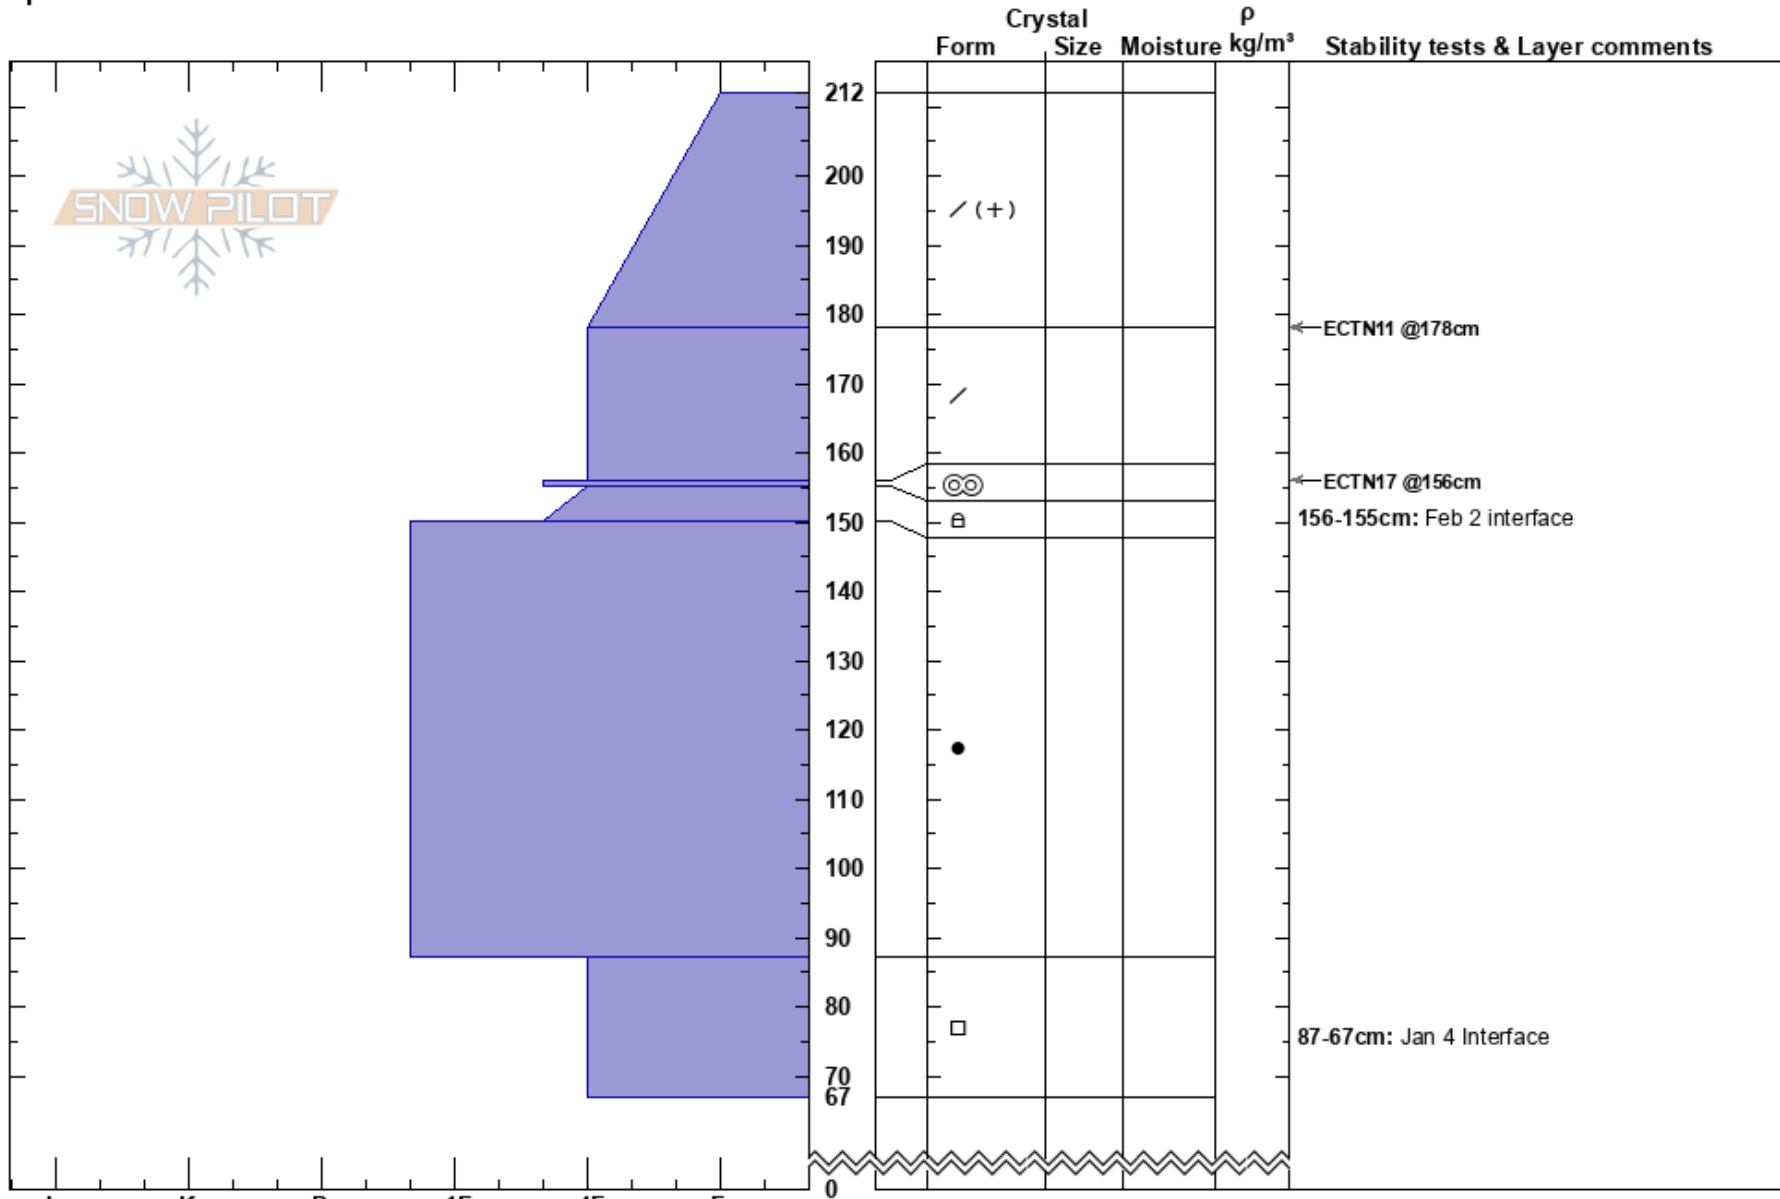

Top of Delta Chute  
 Teton Range  
 WY  
 Elevation: 9600 ft  
 Aspect: 90°  
 Specifics:

Noah McCorkel  
 02/11/2024 - 12:00pm  
 Co-ord: 43.73041N, -110.77597W  
 Slope Angle: 30°  
 Wind Loading:

Stability:  
 Air Temperature:  
 Sky Cover: SCT  
 Precipitation: NO  
 Wind: Calm

HS:212  
 PF:45 156-155cm: Feb 2 interface  
 PS:30 87-67cm: Jan 4 Interface

Notes: Minimal slab in Snow since Feb 2. Jan 4 interface is down 125 cm.