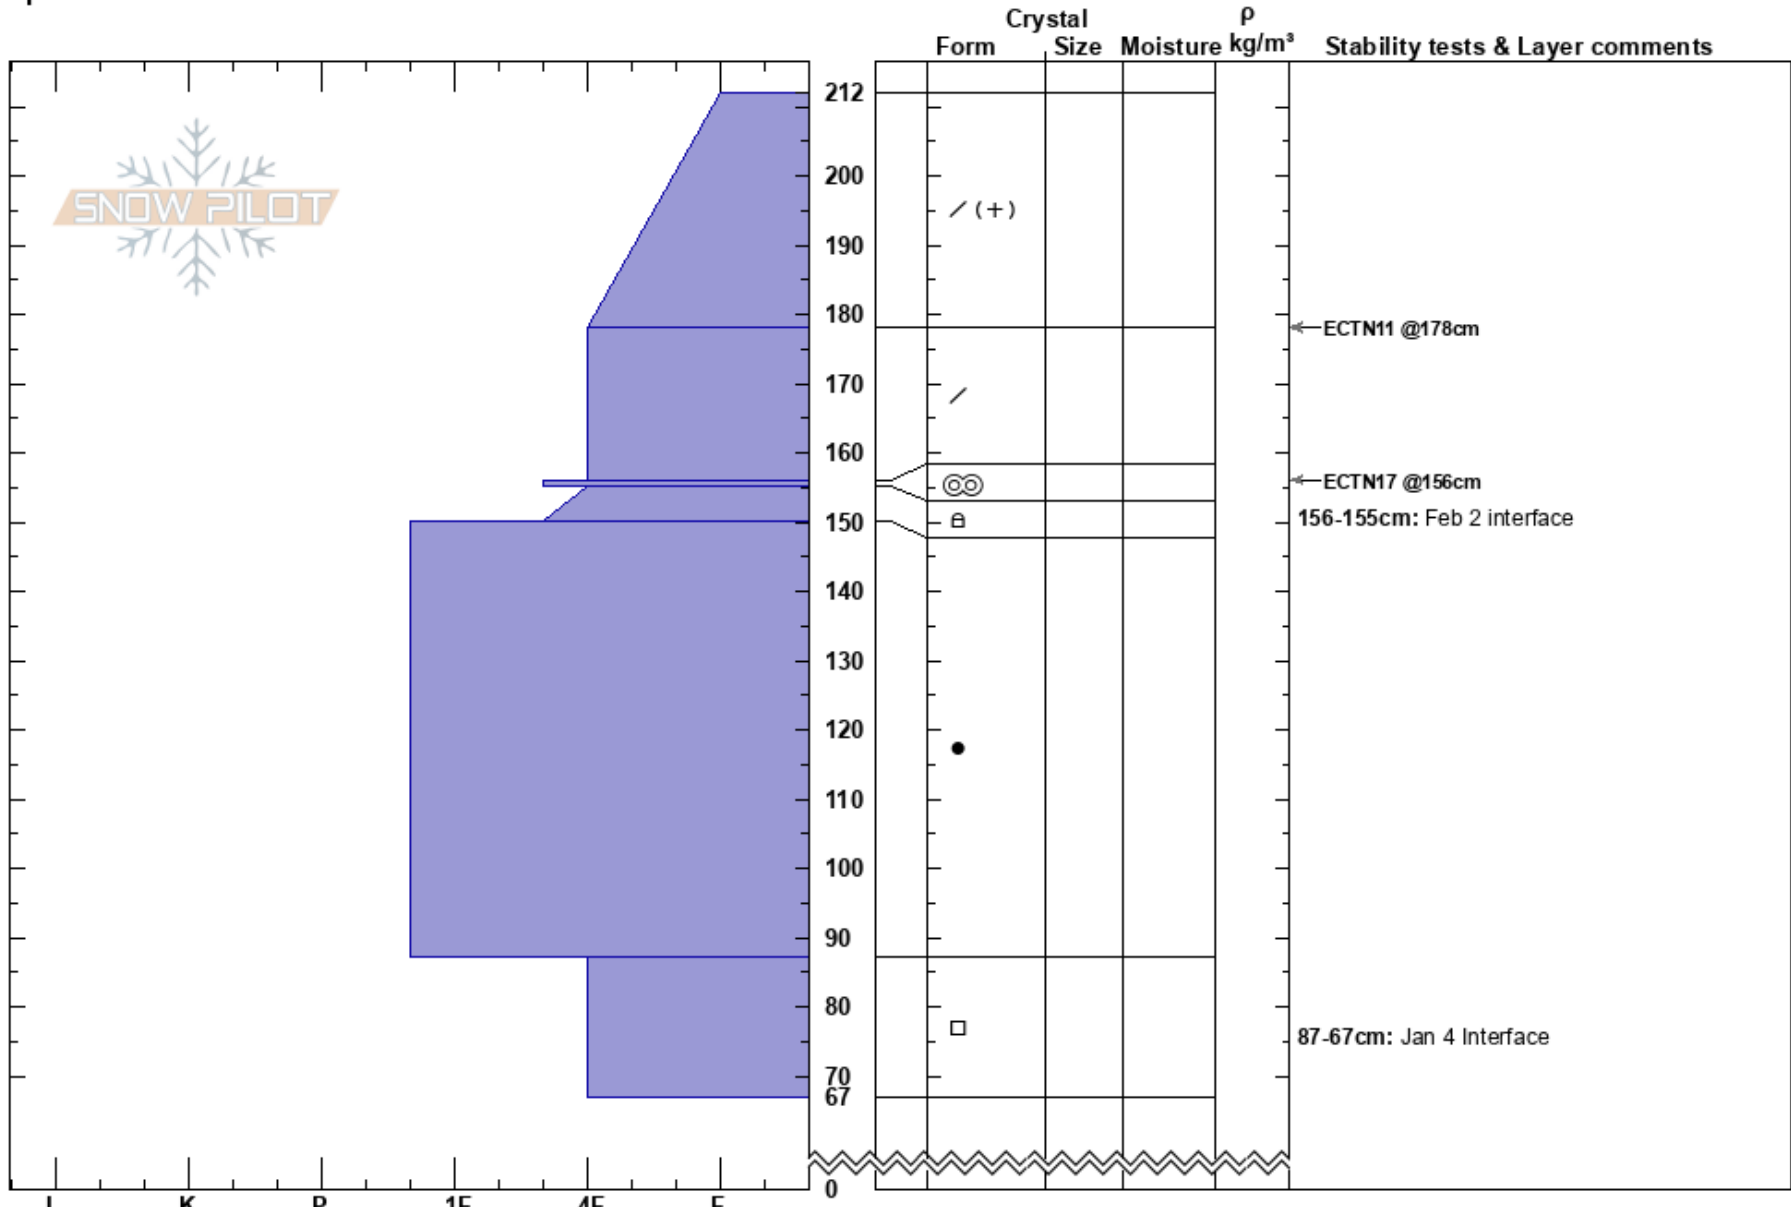

Top of Delta Chute  
 Teton Range  
 WY  
 Elevation: 9600 ft  
 Aspect: 90°  
 Specifics:

Noah McCorkel  
 02/11/2024 - 12:00pm  
 Co-ord: 43.73041N, -110.77597W  
 Slope Angle: 30°  
 Wind Loading:

Stability:  
 Air Temperature:  
 Sky Cover: SCT  
 Precipitation: NO  
 Wind: Calm

HS:212  
 PF:45 156-155cm: Feb 2 interface  
 PS:30 87-67cm: Jan 4 Interface

Notes: Minimal slab in Snow since Feb 2. Jan 4 interface is down 125 cm.