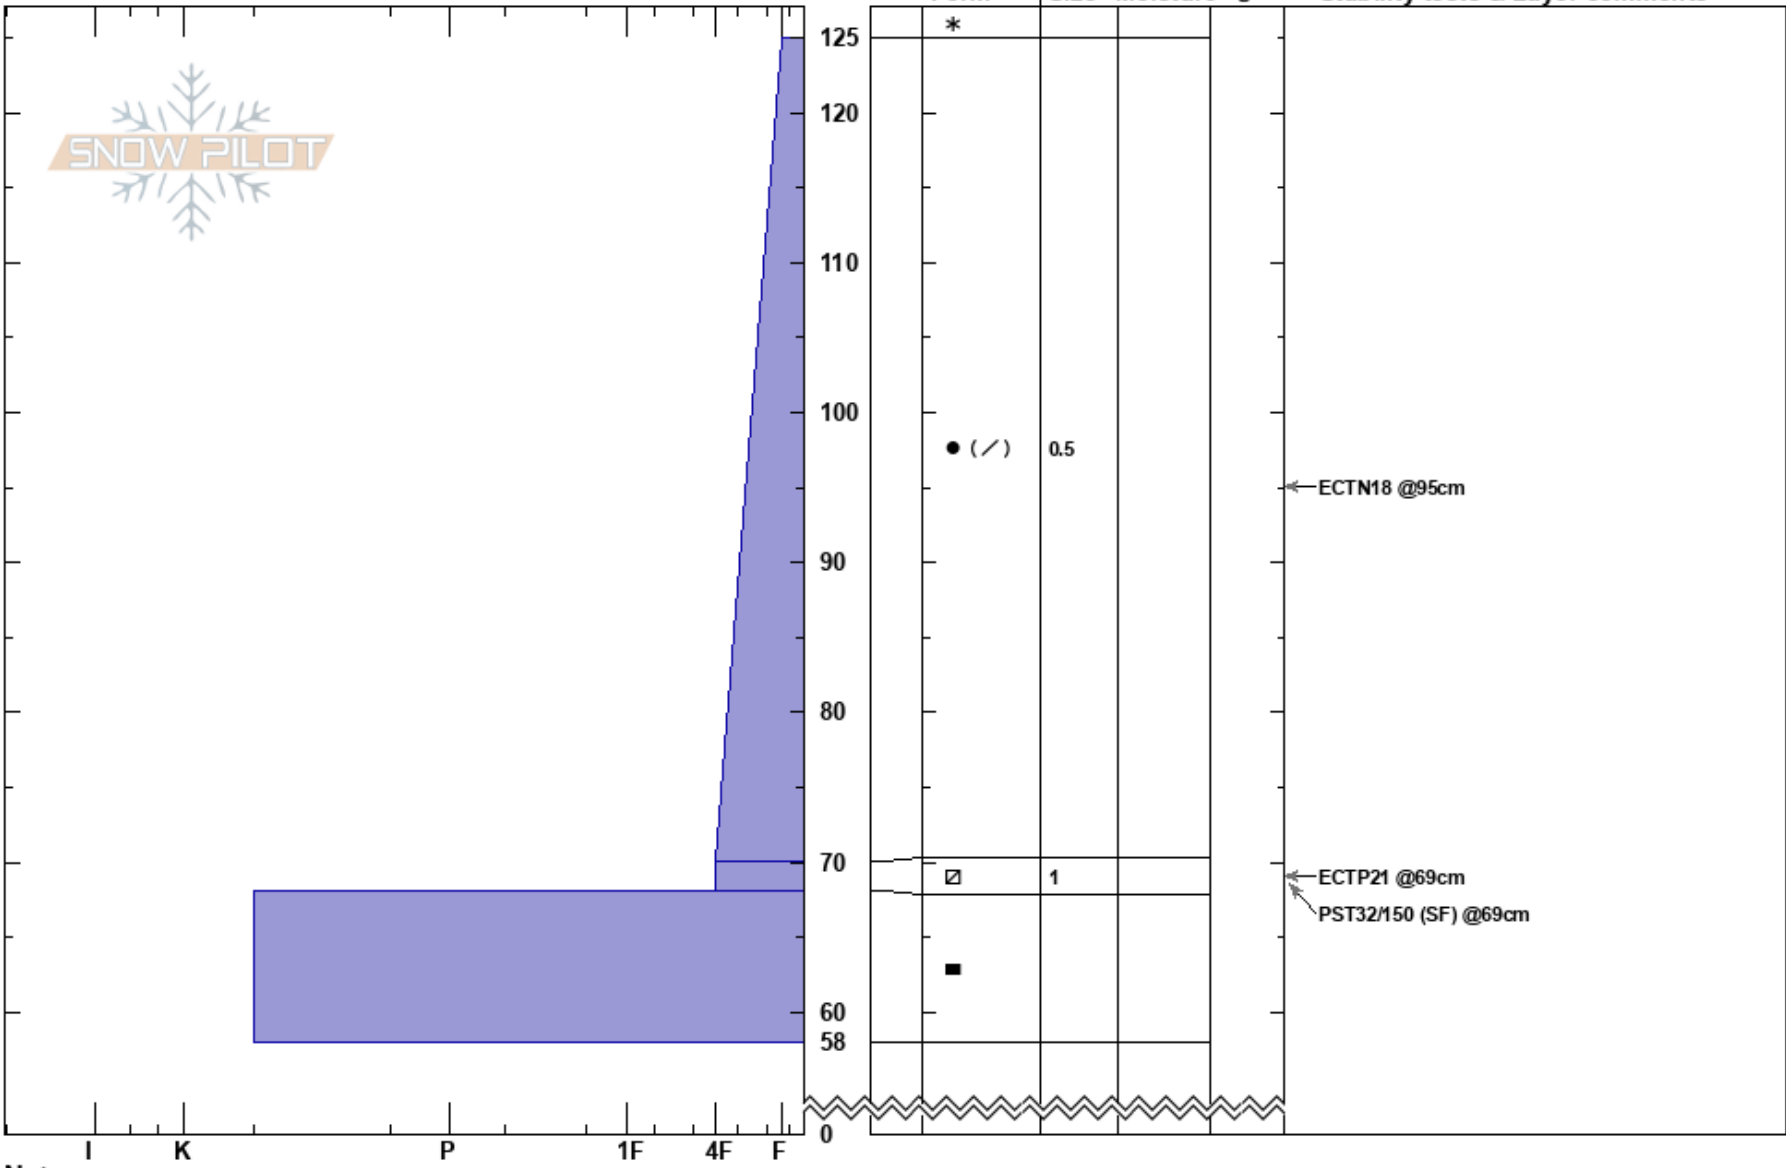

20240211 AJ's
 Teton Range
 WY
 Elevation: 9550 ft
 Aspect: 170°
 Specifics:

Nick Malik
 02/11/2024 - 11:00am
 Co-ord:
 Slope Angle: 35°
 Wind Loading: previous

Stability:
 Air Temperature:
 Sky Cover:
 Precipitation:
 Wind:

HS:125
 70-68cm:Problematic layer

Notes: