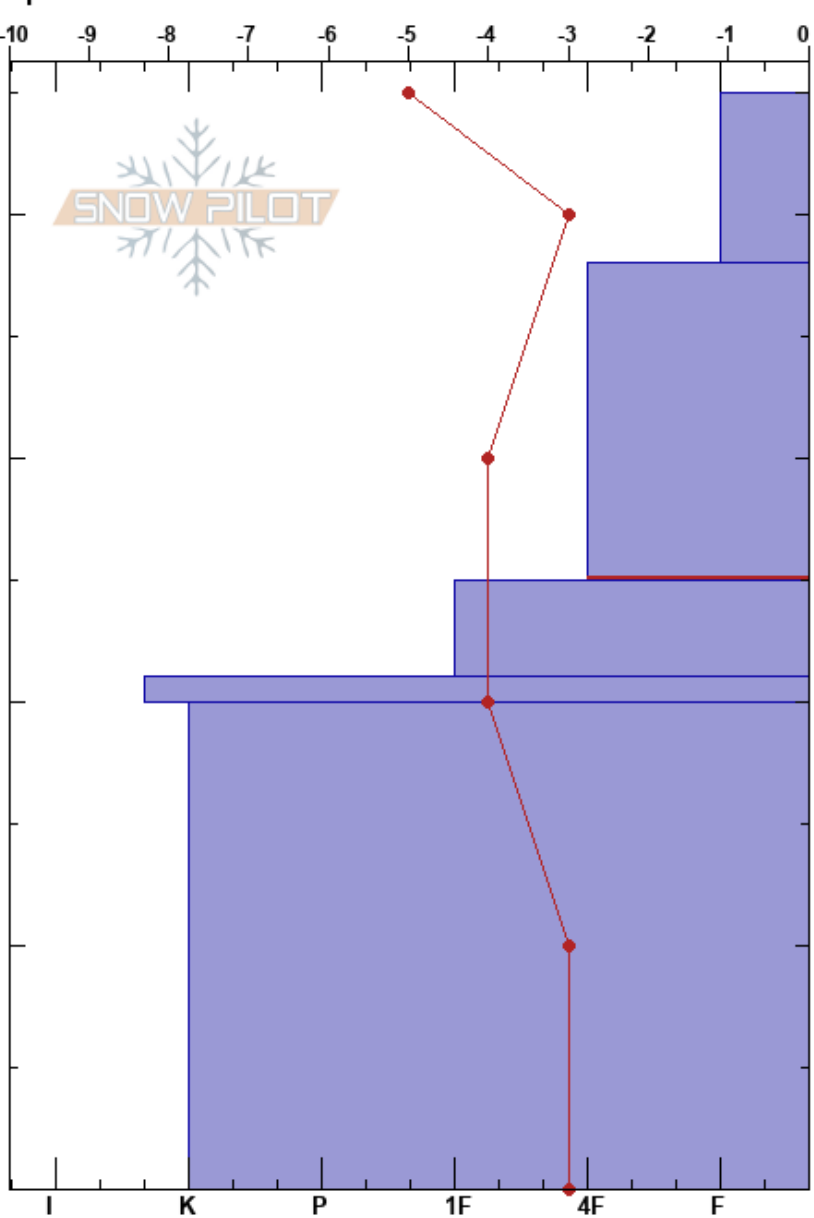

Aduanas
 Portillo
 Chile
 Elevation: 9642 ft
 Aspect: 250°
 Specifics:

Kelly Carroll
 15/07/2023 - 16:22
 Co-ord:
 Slope Angle: 29°
 Wind Loading: no

Stability: Good HS:45
 Air Temperature: -4°C
 Sky Cover: OVC
 Precipitation: NO
 Wind: W Light Breeze
 Layer Notes:
 38-25cm: Problematic layer

Form	Crystal		Moisture	ρ kg/m ³	Stability tests & Layer comments
	Size				
/	0.5				
/	0.3				
•	0.3				← ECTN14 @25cm
=					
○	1-2				

Notes: