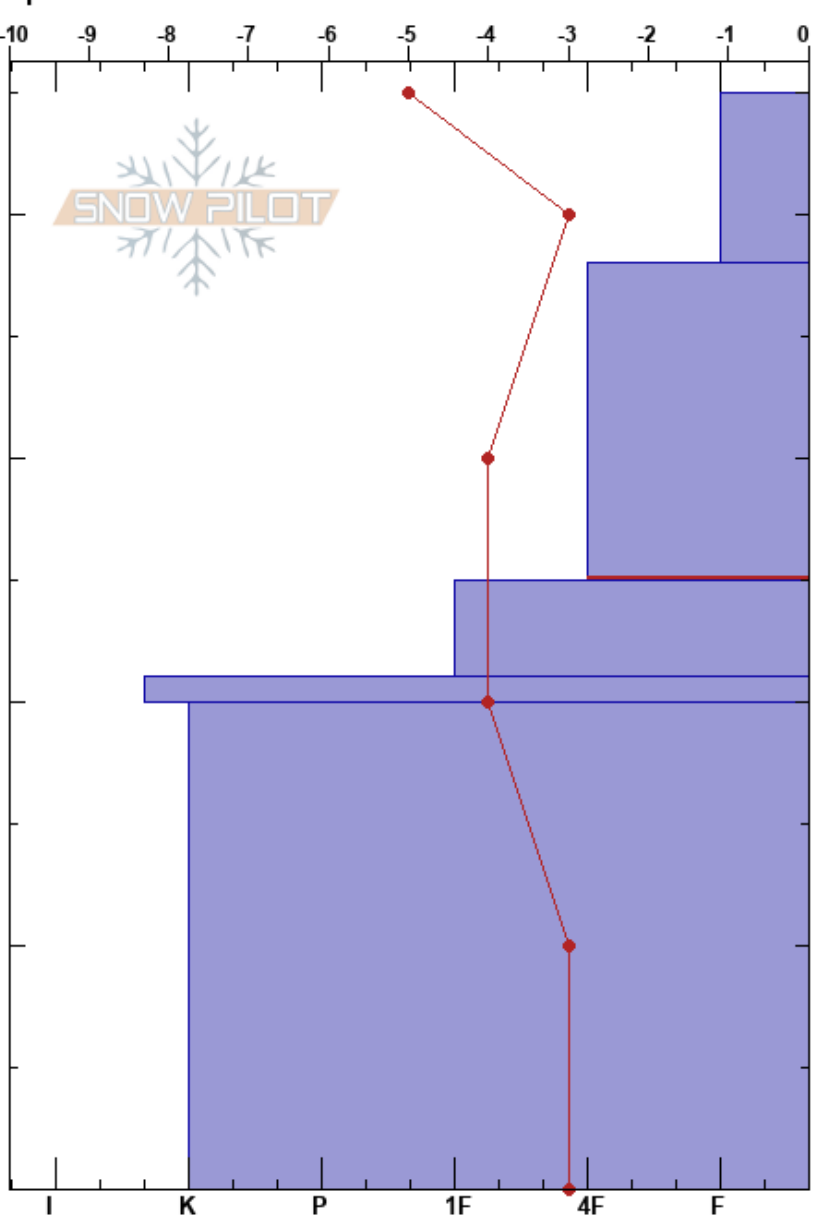

Aduanas
 Portillo
 Chile
 Elevation: 9642 ft
 Aspect: 250°
 Specifics:

Kelly Carroll
 15/07/2023 - 16:22
 Co-ord:
 Slope Angle: 29°
 Wind Loading: no

Stability: Good
 Air Temperature: -4°C
 Sky Cover: OVC
 Precipitation: NO
 Wind: W Light Breeze

HS:45
 Layer Notes:
 38-25cm: Problematic layer

Form	Crystal		ρ kg/m ³	Stability tests & Layer comments
	Size	Moisture		
/	0.5			
/	0.3			
•	0.3			← ECTN14 @25cm
=				
○	1-2			

Notes: