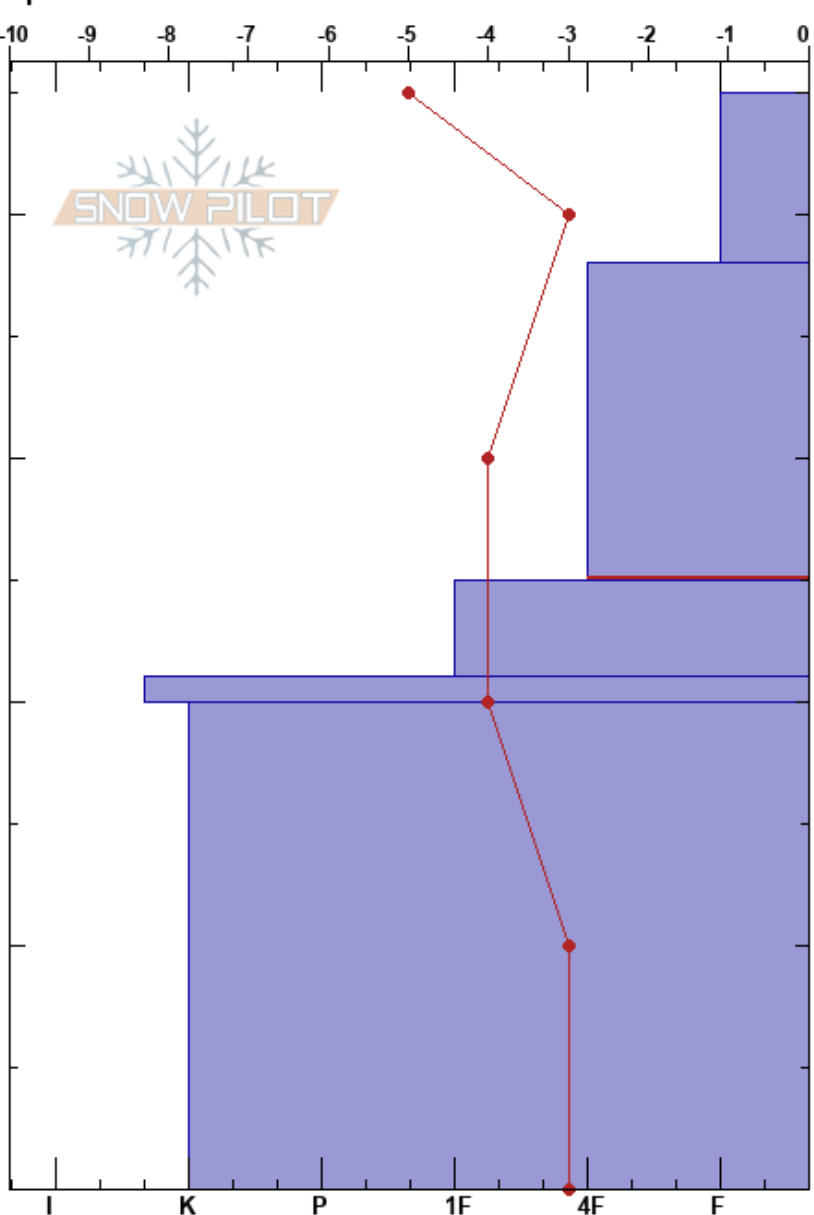

Aduanas
 Portillo
 Chile
 Elevation: 9642 ft
 Aspect: 250°
 Specifics:

Kelly Carroll
 15/07/2023 - 16:22
 Co-ord:
 Slope Angle: 29°
 Wind Loading: no

Stability: Good HS:45
 Air Temperature: -4°C
 Sky Cover: OVC
 Precipitation: NO
 Wind: W Light Breeze
 Layer Notes:
 38-25cm: Problematic layer

Form	Crystal Size	Moisture	ρ kg/m ³	Stability tests & Layer comments
/	0.5			
/	0.3			
•	0.3			← ECTN14 @25cm
=				
○	1-2			

Notes: