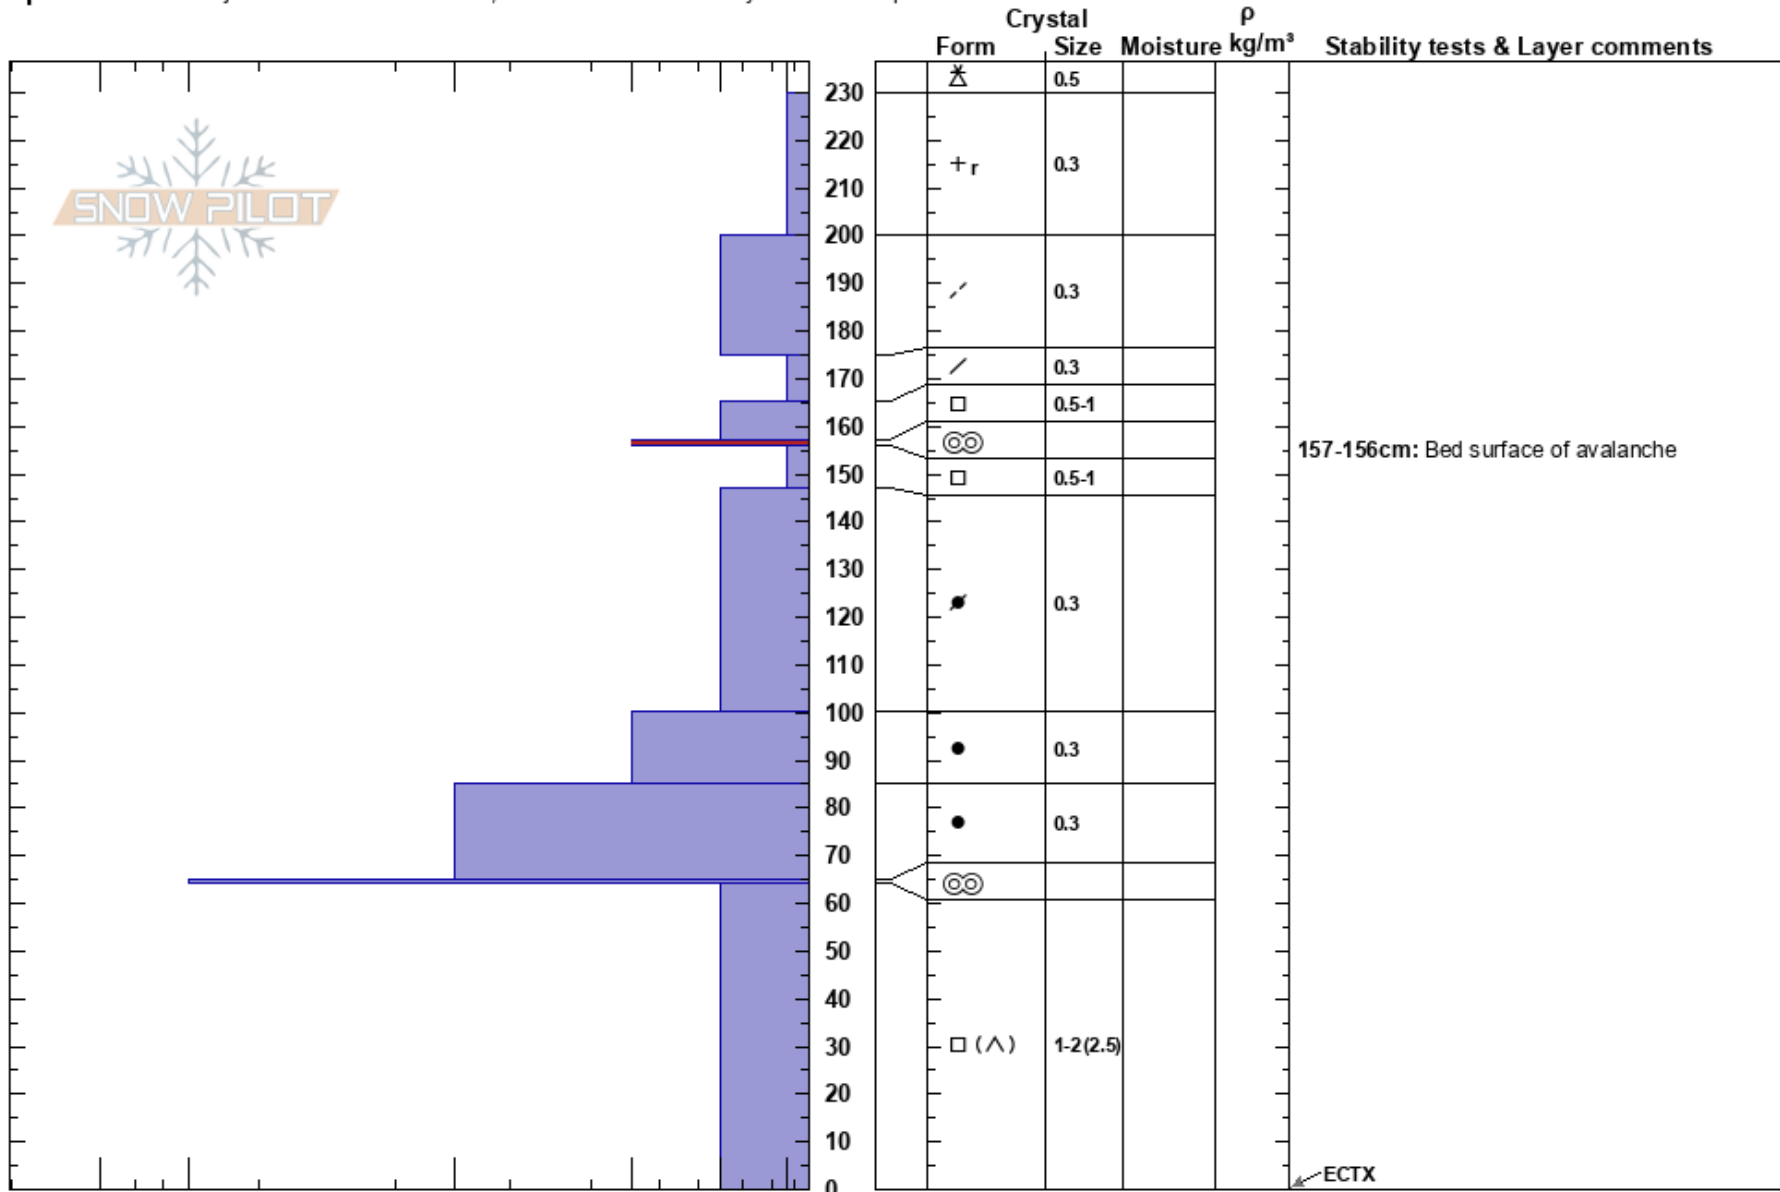

157-156cm: Bed surface of avalanche

WY

Co-ord: 41.17542N, -107.06222W

Sky Cover: BKN

157-156cm: Problematic layer

Elevation: 10100 ft

Slope Angle: 38°

Precipitation: S1

Aspect: E

Wind Loading: previous

Wind: W Calm

Specifics: Pit is adjacent to avalanche: crown; Recent avalanche activity on similar slopes

Notes: In some places, the avalanche stepped down into the basal weak layer around 63cm.