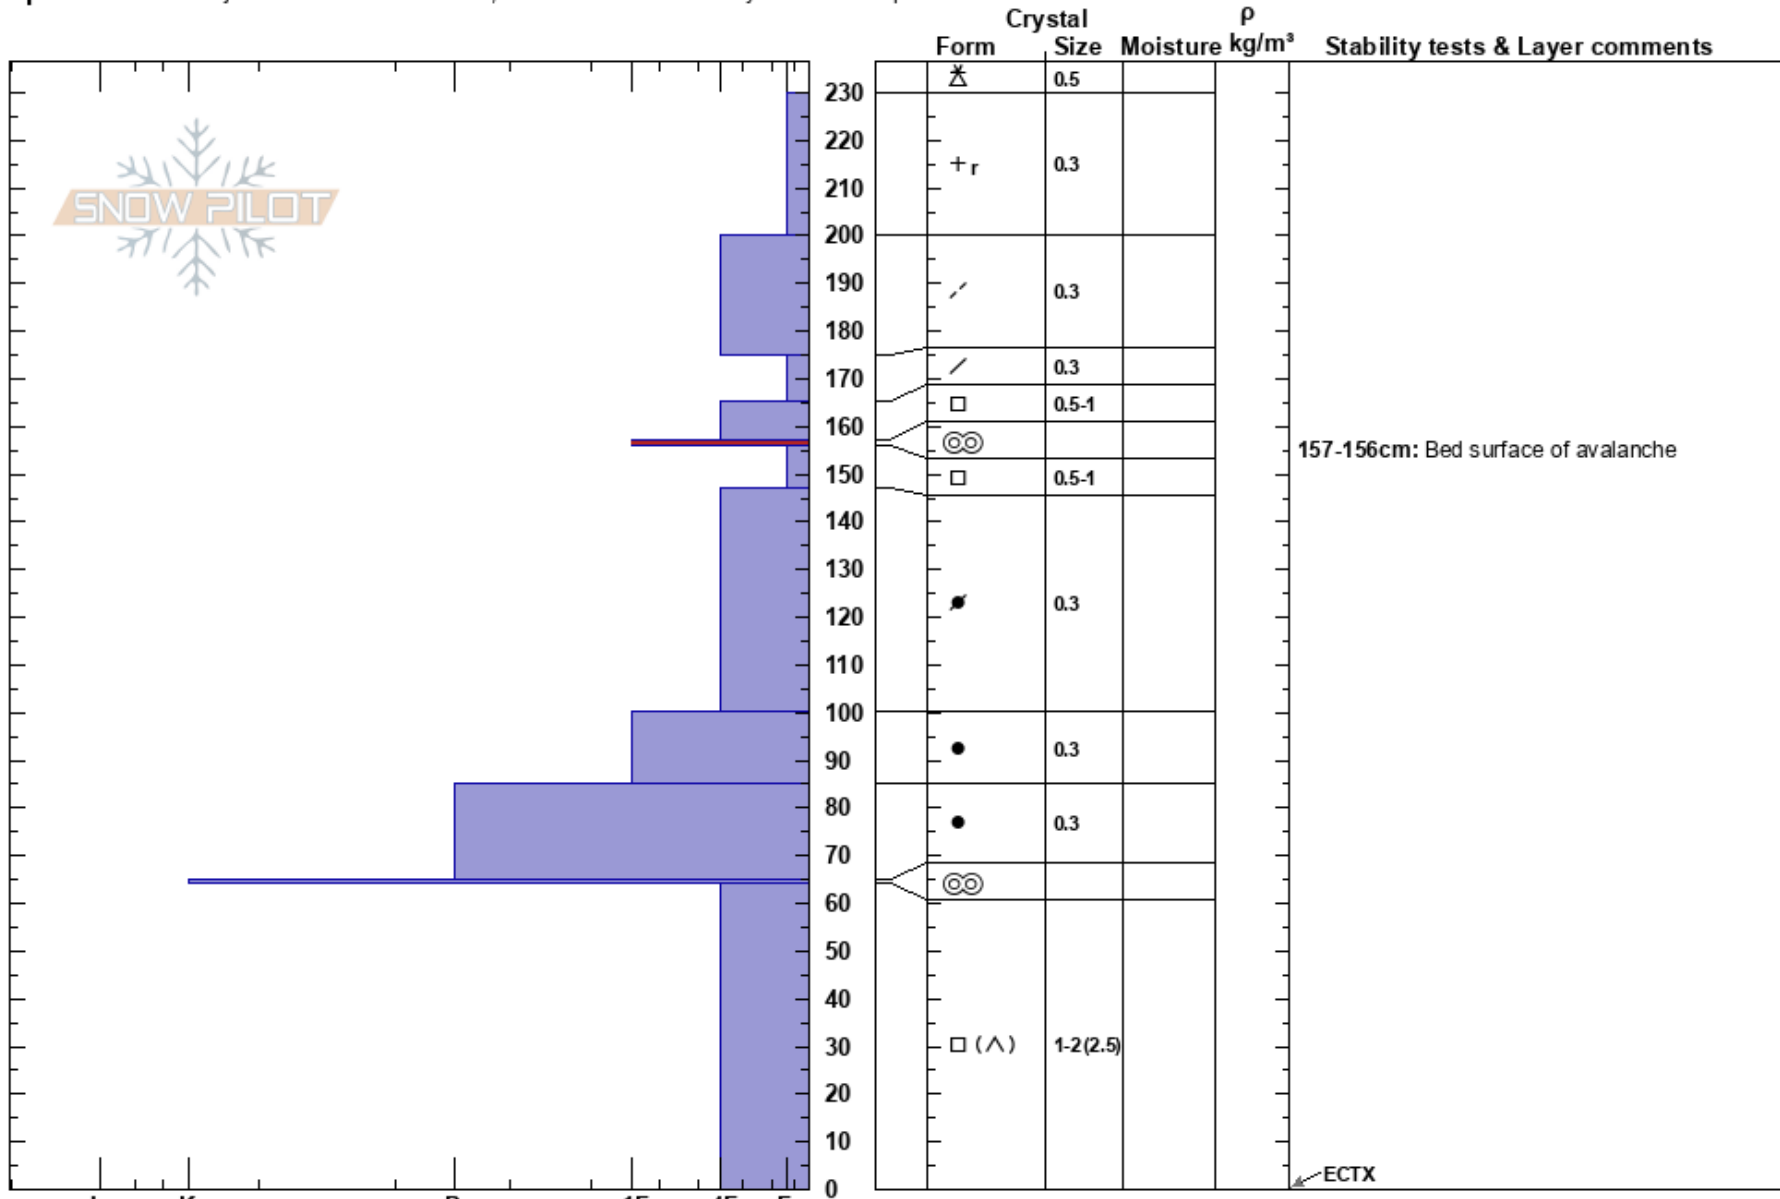

157-156cm: Bed surface of avalanche

WY

Co-ord: 41.17542N, -107.06222W

Sky Cover: BKN

157-156cm: Problematic layer

Elevation: 10100 ft

Slope Angle: 38°

Precipitation: S1

Aspect: E

Wind Loading: previous

Wind: W Calm

Specifics: Pit is adjacent to avalanche: crown; Recent avalanche activity on similar slopes

Notes: In some places, the avalanche stepped down into the basal weak layer around 63cm.